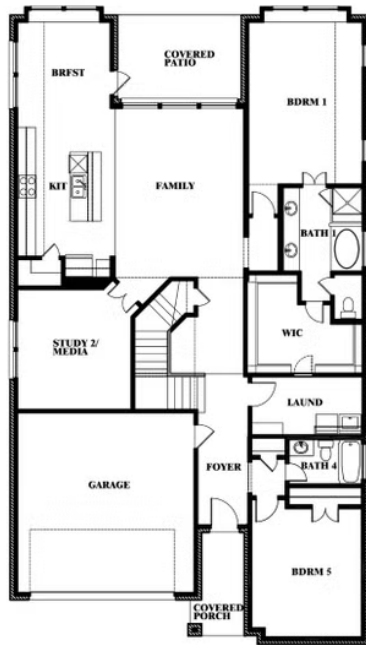

Rose III

UNION PARK

1817 RUNNING CREEK TRAIL, LITTLE ELM, TX 76227

ROSE III FLOOR PLAN WITH OPTIONAL BED & BATH AT STUDY

Rose III
Opt. Bed & Bath at Study