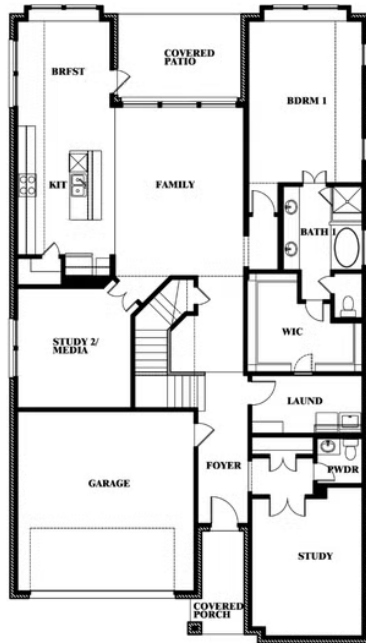

Rose III

ROSE III FLOOR PLAN

UNION PARK

1817 RUNNING CREEK TRAIL, LITTLE ELM, TX 76227

Rose III