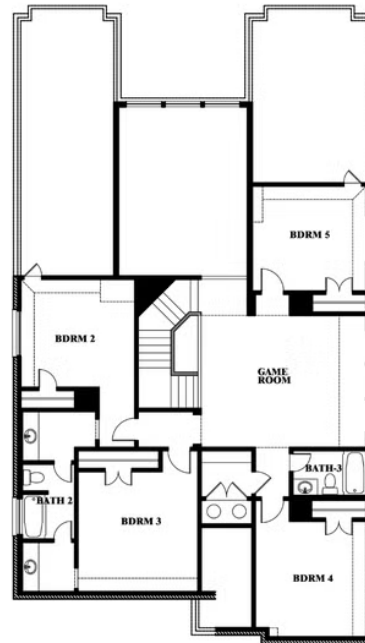

Rose III

ROSE III FLOOR PLAN

UNION PARK

1817 RUNNING CREEK TRAIL, LITTLE ELM, TX 76227

Rose III