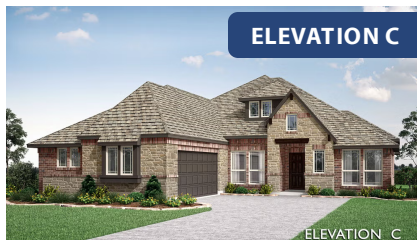

Rockcress

HOMES FROM
\$564,990

CLASSIC SERIES

UNION PARK

1817 RUNNING CREEK TRAIL, LITTLE ELM, TX 76227

2,250
SQUARE FEET

3
BEDROOMS

2.5
BATHROOMS

2
CAR GARAGE

ELEVATION A

ELEVATION AS

ELEVATION AS

ELEVATION C

ELEVATION C

ELEVATION D

ELEVATION D

Rockcross

UNION PARK

1817 RUNNING CREEK TRAIL, LITTLE ELM, TX 76227

Rockcross

This brochure is for general informational purposes and is to be used as a guide only. Changes may be made during the development process and floorplans, dimensions, fixtures, fittings, finishes and specifications are subject to change without notice. Window placement, balcony configuration, wardrobe sizes and living areas may vary slightly within each plan type. EQUAL HOUSING OPPORTUNITY