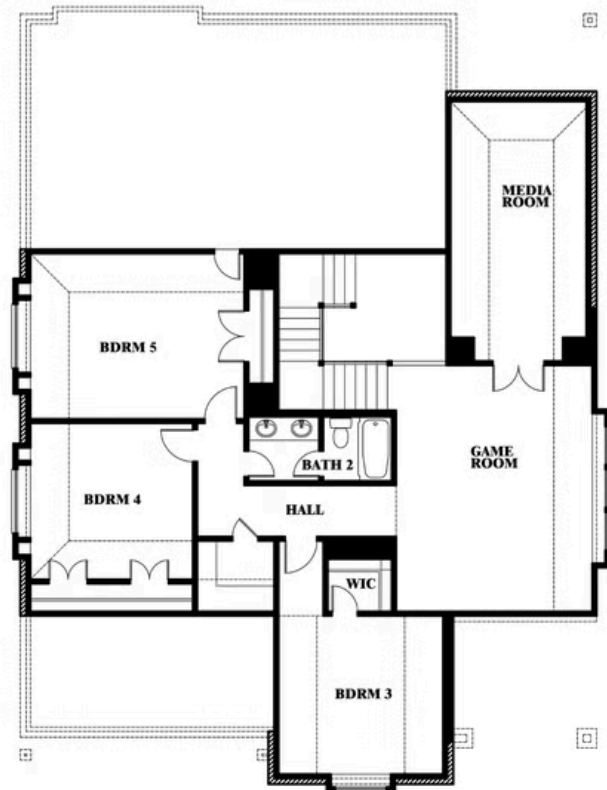

Magnolia II

UNION PARK

1817 RUNNING CREEK TRAIL, LITTLE ELM, TX 76227

MAGNOLIA II FLOOR PLAN

Magnolia II

This brochure is for general informational purposes and is to be used as a guide only. Changes may be made during the development process and floorplans, dimensions, fixtures, fittings, finishes and specifications are subject to change without notice. Window placement, balcony configuration, wardrobe sizes and living areas may vary slightly within each plan type. EQUAL HOUSING OPPORTUNITY