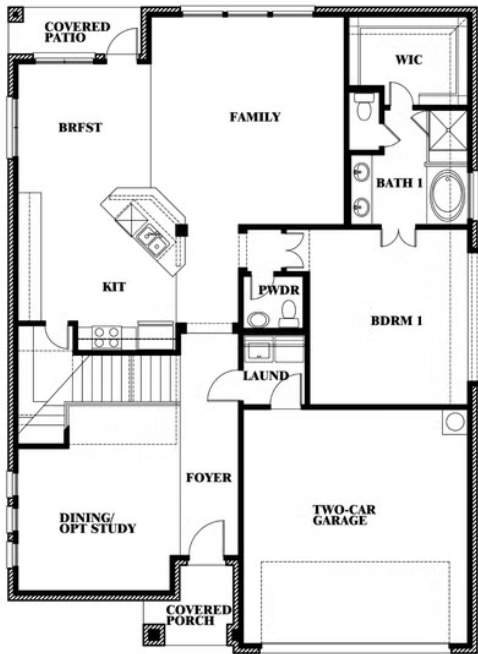

Dewberry

UNION PARK

1817 RUNNING CREEK TRAIL, LITTLE ELM, TX 76227

Dewberry