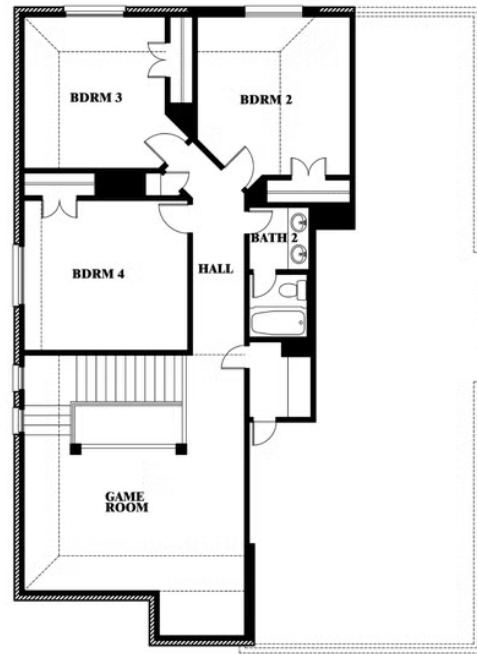

Dewberry

UNION PARK

1817 RUNNING CREEK TRAIL, LITTLE ELM, TX 76227

Dewberry