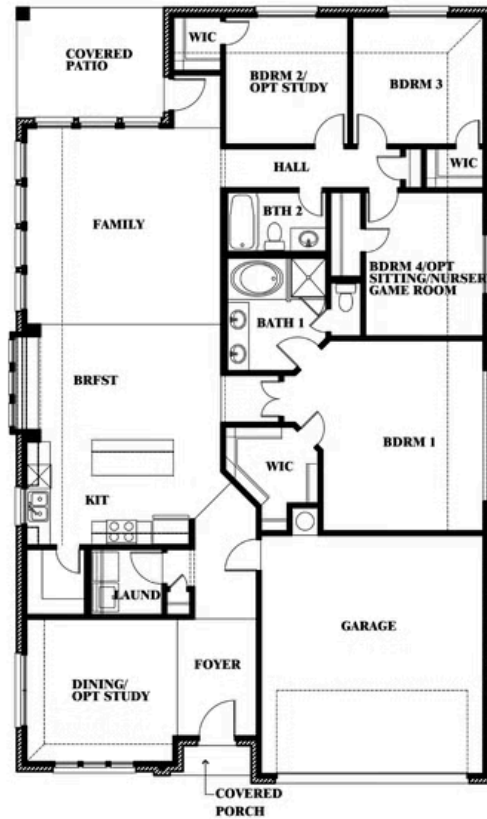

Cypress

UNION PARK

1817 RUNNING CREEK TRAIL, LITTLE ELM, TX 76227

Cypress

This brochure is for general informational purposes and is to be used as a guide only. Changes may be made during the development process and floorplans, dimensions, fixtures, fittings, finishes and specifications are subject to change without notice. Window placement, balcony configuration, wardrobe sizes and living areas may vary slightly within each plan type. EQUAL HOUSING OPPORTUNITY

Document generated Feb 5, 2025. Prices, plans, square footage, features and materials are subject to change at any time without notice and vary among communities. Listed prices are for informational purposes only, are not binding, and do not create any contractual obligation(s). The price of any home is dependent on numerous factors, all of which are unique to a specific home, and is not guaranteed until specified in a binding contract. Pricing of elevations and additional optional beds/baths vary per plan. Some plans require a premium homesite. Please ask the Community Manager for details. Renderings of homes are artist concepts and may not reflect exact colors and materials.