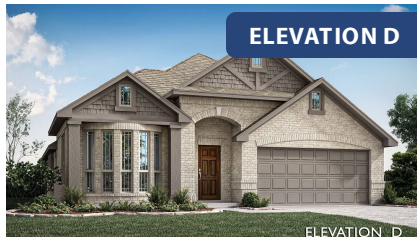

Cypress

CLASSIC SERIES

UNION PARK

1817 RUNNING CREEK TRAIL, LITTLE ELM, TX 76227

HOMES FROM

$517,990

2,038
SQUARE FEET

4
BEDROOMS

2.0
BATHROOMS

2
CAR GARAGE

ELEVATION E

Document generated Nov 21, 2024. Prices, plans, square footage, features and materials are subject to change at any time without notice and vary among communities. Listed prices are for informational purposes only, are not binding, and do not create any contractual obligation(s). The price of any home is dependent on numerous factors, all of which are unique to a specific home, and is not guaranteed until specified in a binding contract. Pricing of elevations and additional optional beds/baths vary per plan. Some plans require a premium homesite. Please ask the Community Manager for details. Renderings of homes are artist concepts and may not reflect exact colors and materials.