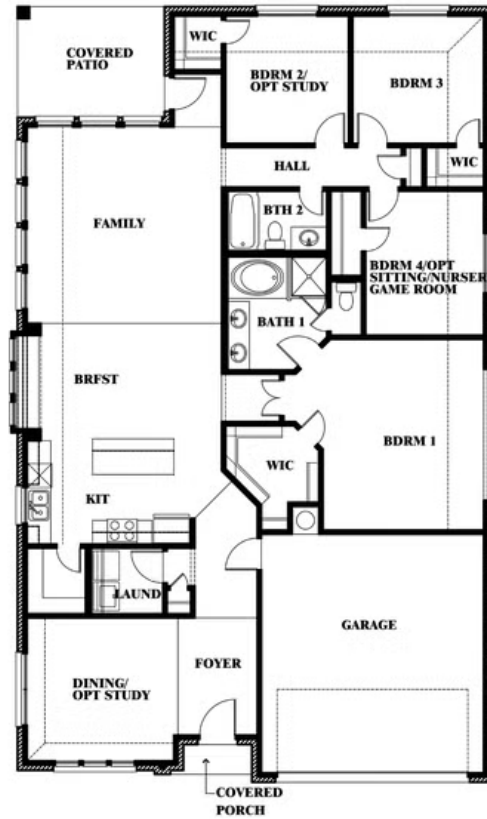

Cypress

UNION PARK

1817 RUNNING CREEK TRAIL, LITTLE ELM, TX 76227

Cypress

This brochure is for general informational purposes and is to be used as a guide only. Changes may be made during the development process and floorplans, dimensions, fixtures, fittings, finishes and specifications are subject to change without notice. Window placement, balcony configuration, wardrobe sizes and living areas may vary slightly within each plan type. EQUAL HOUSING OPPORTUNITY

Document generated Nov 21, 2024. Prices, plans, square footage, features and materials are subject to change at any time without notice and vary among communities. Listed prices are for informational purposes only, are not binding, and do not create any contractual obligation(s). The price of any home is dependent on numerous factors, all of which are unique to a specific home, and is not guaranteed until specified in a binding contract. Pricing of elevations and additional optional beds/baths vary per plan. Some plans require a premium homesite. Please ask the Community Manager for details. Renderings of homes are artist concepts and may not reflect exact colors and materials.