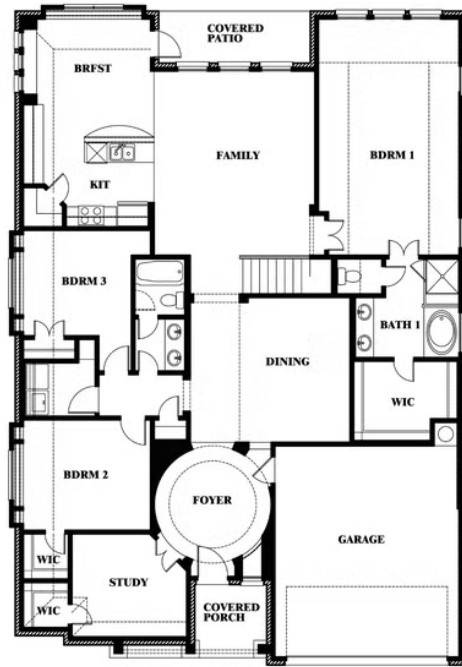

Carolina IV

UNION PARK

1817 RUNNING CREEK TRAIL, LITTLE ELM, TX 76227

Carolina IV