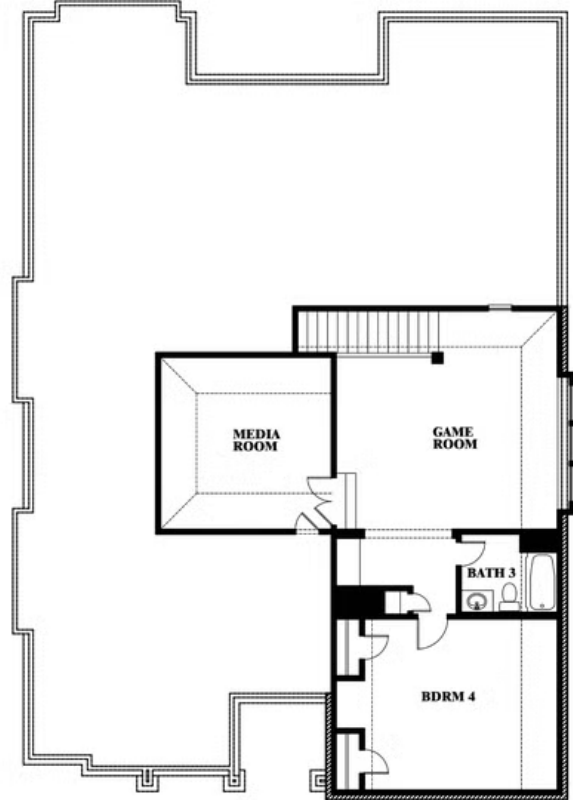

3.0
BATHROOMS

2
CAR GARAGE

ELEVATION D

ELEVATION A

ELEVATION A

ELEVATION AS

ELEVATION AS

ELEVATION C

ELEVATION C

Carolina IV

UNION PARK

1817 RUNNING CREEK TRAIL, LITTLE ELM, TX 76227

Carolina IV

This brochure is for general informational purposes and is to be used as a guide only. Changes may be made during the development process and floorplans, dimensions, fixtures, fittings, finishes and specifications are subject to change without notice. Window placement, balcony configuration, wardrobe sizes and living areas may vary slightly within each plan type. EQUAL HOUSING OPPORTUNITY