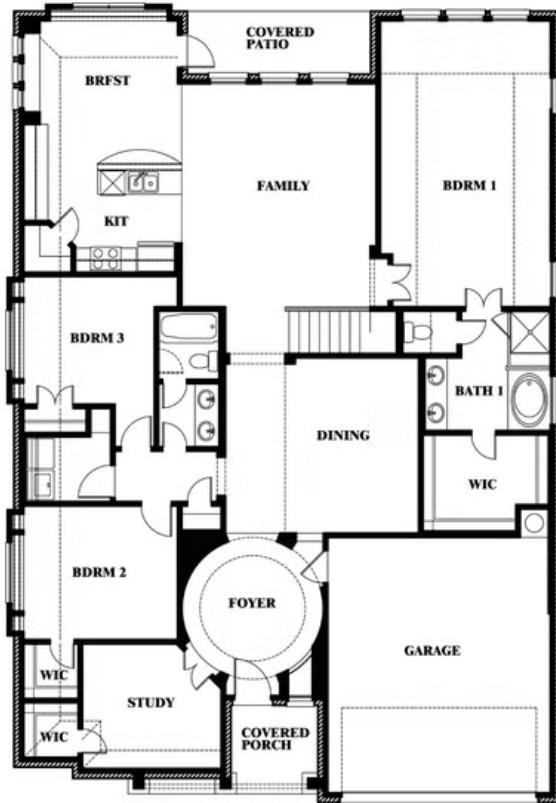

Carolina IV

CLASSIC SERIES

UNION PARK

1817 RUNNING CREEK TRAIL, LITTLE ELM, TX 76227

HOMES FROM

\$655,990 - \$665,990

3,280
SQUARE FEET

4
BEDROOMS

3.0
BATHROOMS

2
CAR GARAGE

ELEVATION D

ELEVATION A

ELEVATION A

ELEVATION AS

ELEVATION AS

ELEVATION C

ELEVATION C

Carolina IV

UNION PARK

1817 RUNNING CREEK TRAIL, LITTLE ELM, TX 76227

Carolina IV

This brochure is for general informational purposes and is to be used as a guide only. Changes may be made during the development process and floorplans, dimensions, fixtures, fittings, finishes and specifications are subject to change without notice. Window placement, balcony configuration, wardrobe sizes and living areas may vary slightly within each plan type. EQUAL HOUSING OPPORTUNITY