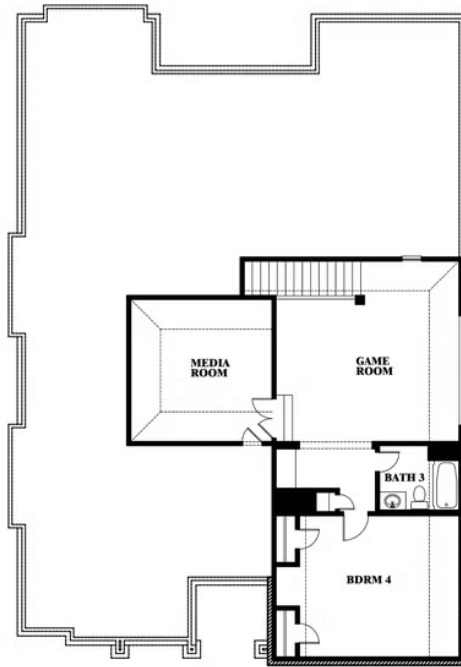

ELEVATION AS

ELEVATION C

Carolina IV

UNION PARK

1817 RUNNING CREEK TRAIL, LITTLE ELM, TX 76227

Carolina IV