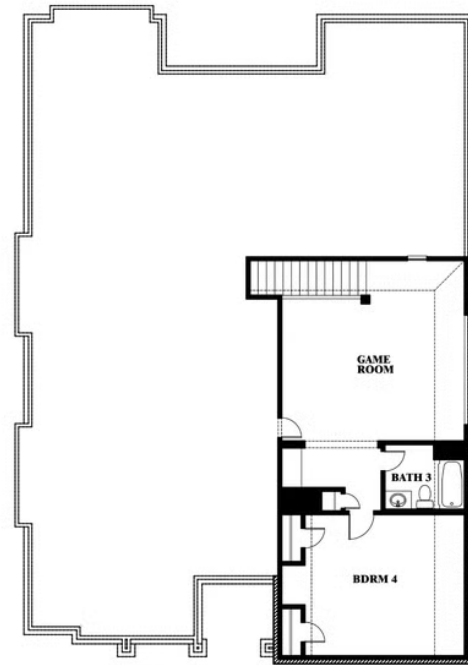

ELEVATION C

ELEVATION D

Carolina III

UNION PARK

1817 RUNNING CREEK TRAIL, LITTLE ELM, TX 76227

Carolina III