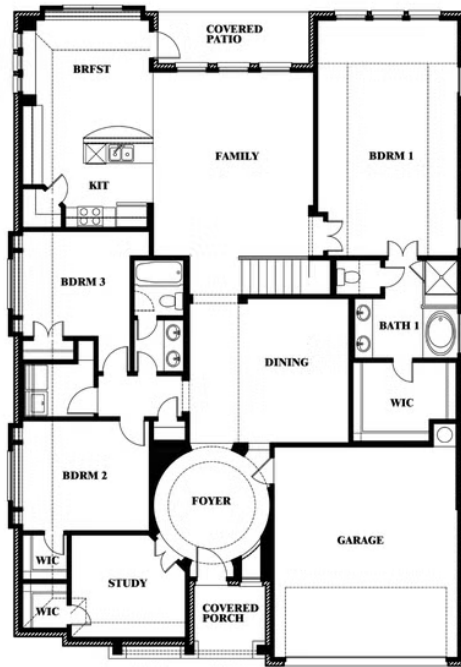

Carolina III

UNION PARK

1817 RUNNING CREEK TRAIL, LITTLE ELM, TX 76227

Carolina III