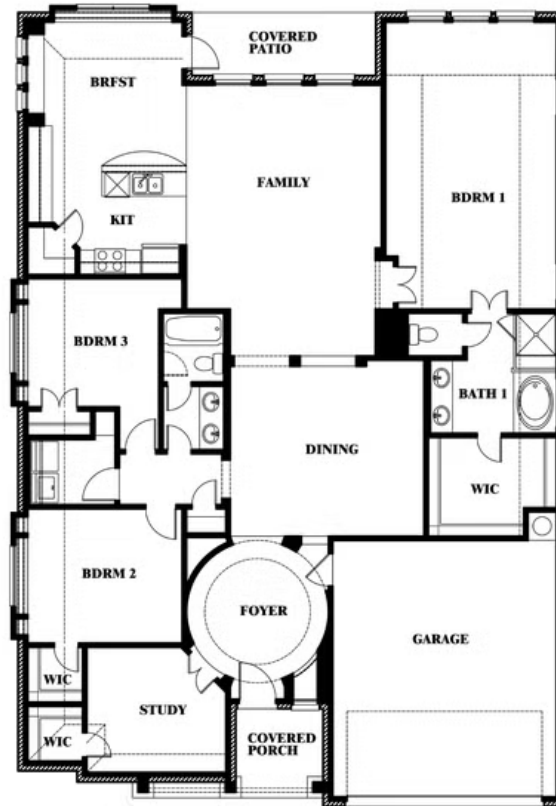

Carolina

CLASSIC SERIES

UNION PARK

1817 RUNNING CREEK TRAIL, LITTLE ELM, TX 76227

HOMES FROM

\$550,990 - \$580,990

2,313
SQUARE FEET

3
BEDROOMS

2.0
BATHROOMS

2
CAR GARAGE

ELEVATION C

Carolina

UNION PARK

1817 RUNNING CREEK TRAIL, LITTLE ELM, TX 76227

Carolina

This brochure is for general informational purposes and is to be used as a guide only. Changes may be made during the development process and floorplans, dimensions, fixtures, fittings, finishes and specifications are subject to change without notice. Window placement, balcony configuration, wardrobe sizes and living areas may vary slightly within each plan type. EQUAL HOUSING OPPORTUNITY