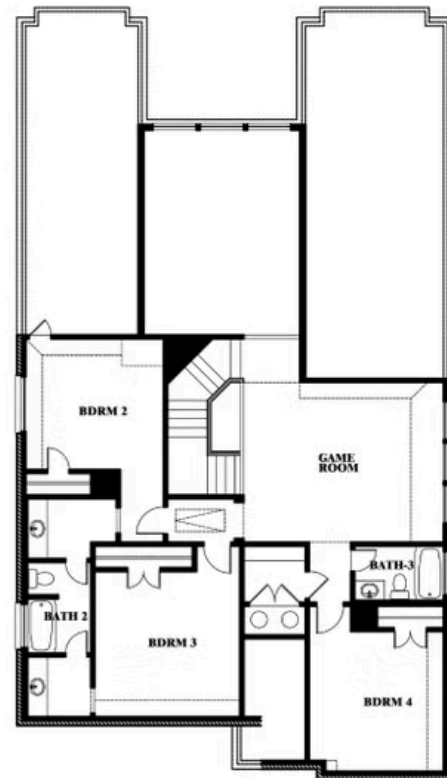

ELEVATION C

ELEVATION D

ELEVATION D

Rose

ROSE FLOOR PLAN

UNION PARK CLASSIC 60

1817 RUNNING CREEK TRAIL, LITTLE ELM, TX 76227

Rose

Rose

UNION PARK CLASSIC 60

1817 RUNNING CREEK TRAIL, LITTLE ELM, TX 76227

ROSE FLOOR PLAN WITH OPTIONAL BED & BATH AT STUDY

Rose
Opt. Bed & Bath at Study

This brochure is for general informational purposes and is to be used as a guide only. Changes may be made during the development process and floorplans, dimensions, fixtures, fittings, finishes and specifications are subject to change without notice. Window placement, balcony configuration, wardrobe sizes and living areas may vary slightly within each plan type. EQUAL HOUSING OPPORTUNITY