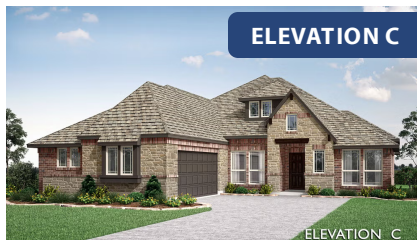

Rockcress

HOMES FROM
\$569,990

CLASSIC SERIES

UNION PARK CLASSIC 60

1817 RUNNING CREEK TRAIL, LITTLE ELM, TX 76227

2,250
SQUARE FEET

3
BEDROOMS

2.5
BATHROOMS

2
CAR GARAGE

ELEVATION A

ELEVATION AS

ELEVATION AS

ELEVATION C

ELEVATION C

ELEVATION D

ELEVATION D

Rockcross

UNION PARK CLASSIC 60

1817 RUNNING CREEK TRAIL, LITTLE ELM, TX 76227

Rockcross

This brochure is for general informational purposes and is to be used as a guide only. Changes may be made during the development process and floorplans, dimensions, fixtures, fittings, finishes and specifications are subject to change without notice. Window placement, balcony configuration, wardrobe sizes and living areas may vary slightly within each plan type. EQUAL HOUSING OPPORTUNITY