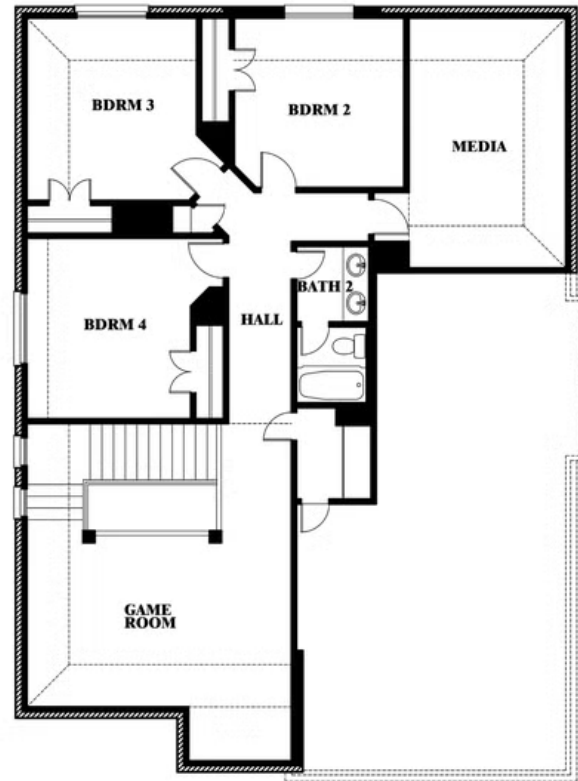

2.5
CAR GARAGE

Dewberry II

UNION PARK CLASSIC 60

1817 RUNNING CREEK TRAIL, LITTLE ELM, TX 76227

Dewberry II

This brochure is for general informational purposes and is to be used as a guide only. Changes may be made during the development process and floorplans, dimensions, fixtures, fittings, finishes and specifications are subject to change without notice. Window placement, balcony configuration, wardrobe sizes and living areas may vary slightly within each plan type. EQUAL HOUSING OPPORTUNITY