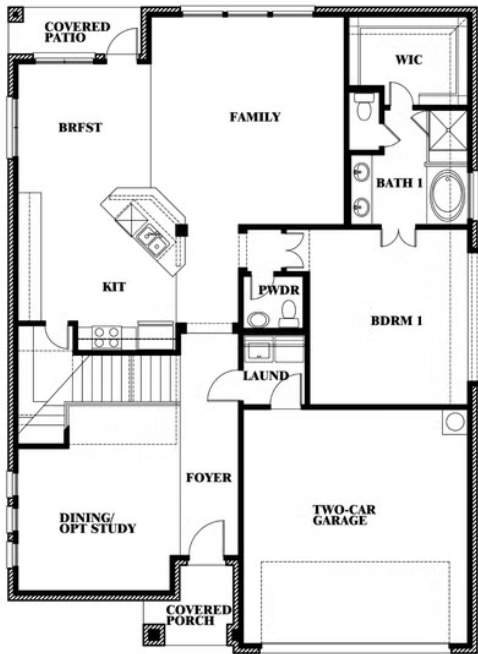

Dewberry

UNION PARK CLASSIC 60

1817 RUNNING CREEK TRAIL, LITTLE ELM, TX 76227

Dewberry