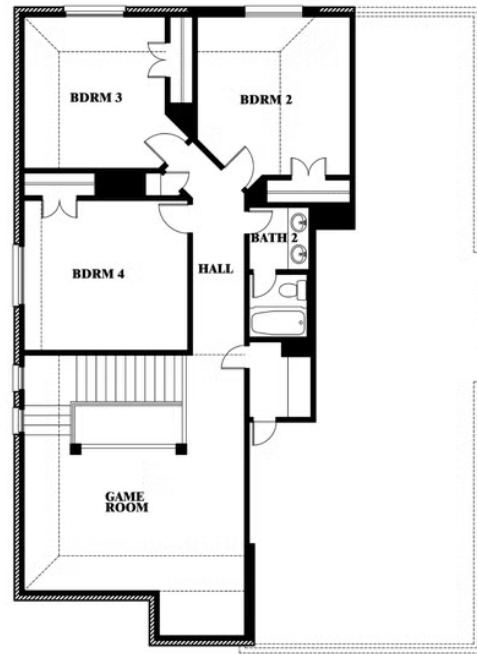

ELEVATION A

ELEVATION A

ELEVATION CS

ELEVATION CS

Dewberry

UNION PARK CLASSIC 60

1817 RUNNING CREEK TRAIL, LITTLE ELM, TX 76227

Dewberry