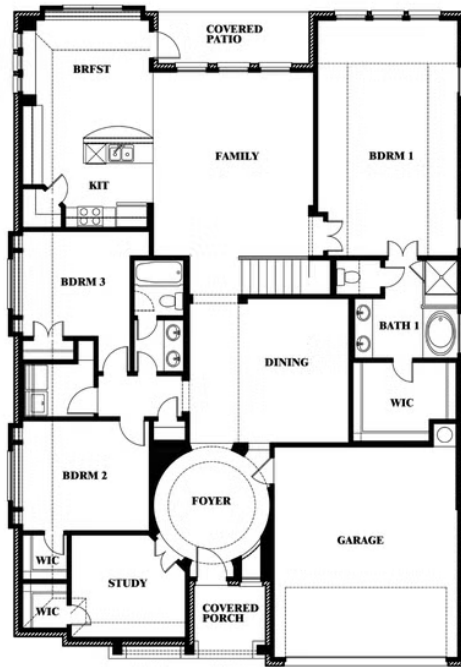

Carolina III

UNION PARK CLASSIC 60

1817 RUNNING CREEK TRAIL, LITTLE ELM, TX 76227

Carolina III