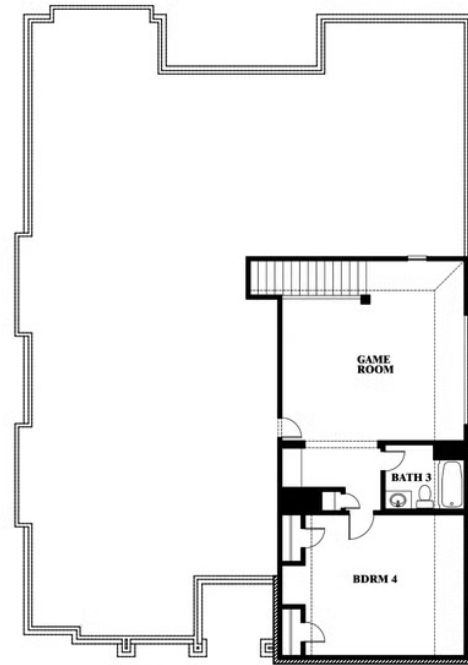

ELEVATION C

ELEVATION C

ELEVATION D

ELEVATION D

Carolina III

UNION PARK CLASSIC 60

1817 RUNNING CREEK TRAIL, LITTLE ELM, TX 76227

Carolina III