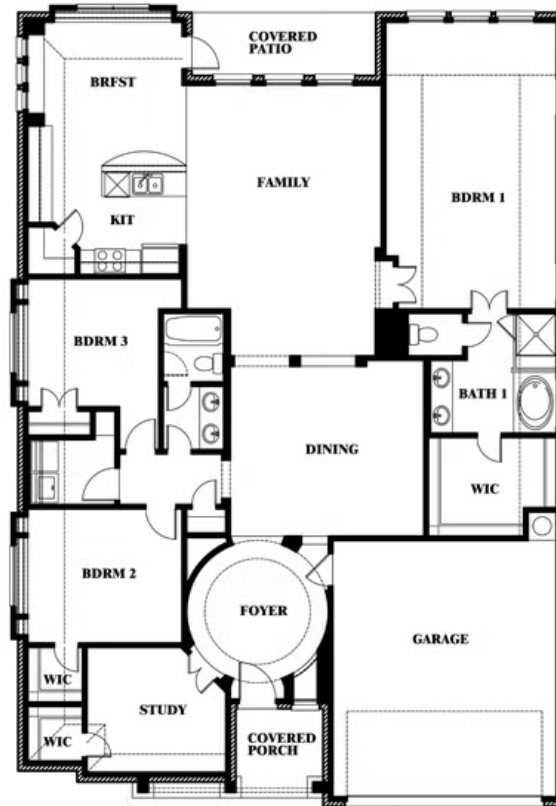

Carolina

CLASSIC SERIES

UNION PARK CLASSIC 60

1817 RUNNING CREEK TRAIL, LITTLE ELM, TX 76227

HOMES FROM

\$565,990

2,313
SQUARE FEET

3
BEDROOMS

2.0
BATHROOMS

2
CAR GARAGE

ELEVATION C

Carolina

UNION PARK CLASSIC 60

1817 RUNNING CREEK TRAIL, LITTLE ELM, TX 76227

Carolina

This brochure is for general informational purposes and is to be used as a guide only. Changes may be made during the development process and floorplans, dimensions, fixtures, fittings, finishes and specifications are subject to change without notice. Window placement, balcony configuration, wardrobe sizes and living areas may vary slightly within each plan type. EQUAL HOUSING OPPORTUNITY