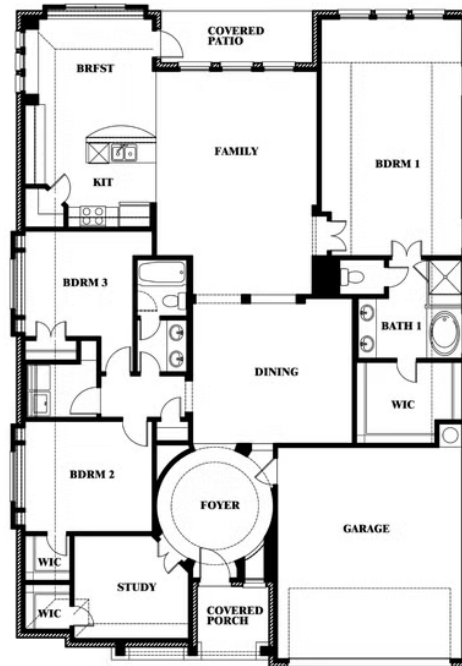

Carolina

UNION PARK CLASSIC 60

1817 RUNNING CREEK TRAIL, LITTLE ELM, TX 76227

Carolina