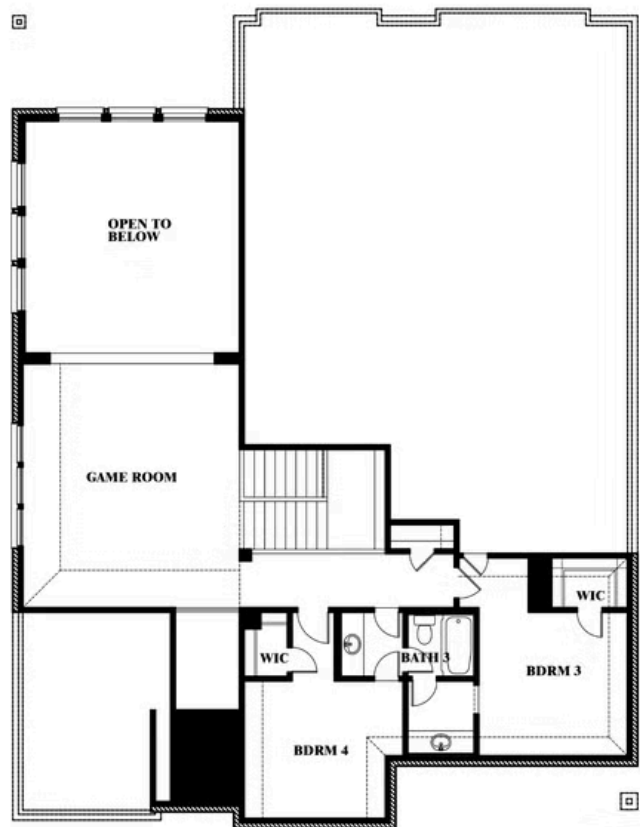

2
CAR GARAGE

ELEVATION D

ELEVATION A

ELEVATION A

ELEVATION AS

ELEVATION AS

ELEVATION B

ELEVATION B

Bellflower

UNION PARK CLASSIC 60

1817 RUNNING CREEK TRAIL, LITTLE ELM, TX 76227

Bellflower

This brochure is for general informational purposes and is to be used as a guide only. Changes may be made during the development process and floorplans, dimensions, fixtures, fittings, finishes and specifications are subject to change without notice. Window placement, balcony configuration, wardrobe sizes and living areas may vary slightly within each plan type. EQUAL HOUSING OPPORTUNITY