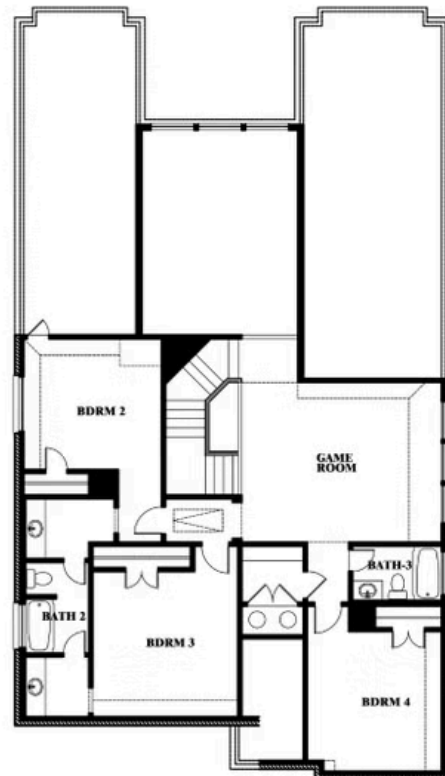

ELEVATION D

ELEVATION D

Rose

ROSE FLOOR PLAN

UNION PARK CLASSIC 55

1817 RUNNING CREEK TRAIL, LITTLE ELM, TX 76227

Rose

This brochure is for general informational purposes and is to be used as a guide only. Changes may be made during the development process and floorplans, dimensions, fixtures, fittings, finishes and specifications are subject to change without notice. Window placement, balcony configuration, wardrobe sizes and living areas may vary slightly within each plan type. EQUAL HOUSING OPPORTUNITY

Rose

UNION PARK CLASSIC 55

1817 RUNNING CREEK TRAIL, LITTLE ELM, TX 76227

ROSE FLOOR PLAN WITH OPTIONAL BED & BATH AT STUDY

Rose
Opt. Bed & Bath at Study

This brochure is for general informational purposes and is to be used as a guide only. Changes may be made during the development process and floorplans, dimensions, fixtures, fittings, finishes and specifications are subject to change without notice. Window placement, balcony configuration, wardrobe sizes and living areas may vary slightly within each plan type. EQUAL HOUSING OPPORTUNITY