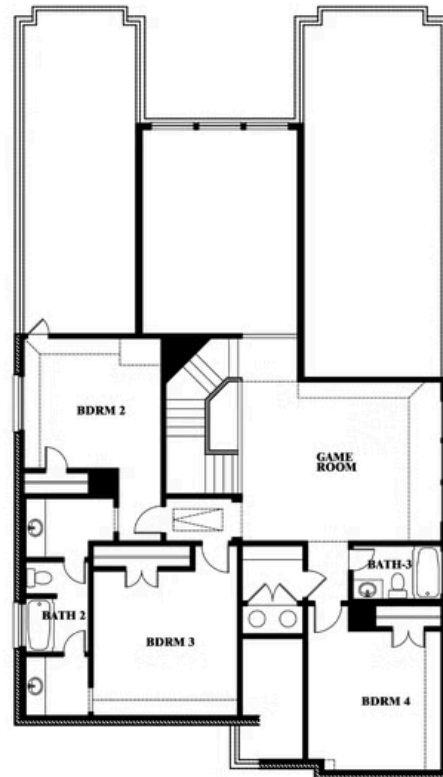

Rose

HOMES FROM
\$650,990

CLASSIC SERIES

UNION PARK CLASSIC 55

1817 RUNNING CREEK TRAIL, LITTLE ELM, TX 76227

3,359
SQUARE FEET

4
BEDROOMS

3.5
BATHROOMS

2
CAR GARAGE

ELEVATION A

ELEVATION AS

ELEVATION AS

ELEVATION B

ELEVATION B

ELEVATION C

ELEVATION C

ELEVATION D

ELEVATION D

Rose

ROSE FLOOR PLAN

UNION PARK CLASSIC 55

1817 RUNNING CREEK TRAIL, LITTLE ELM, TX 76227

Rose

This brochure is for general informational purposes and is to be used as a guide only. Changes may be made during the development process and floorplans, dimensions, fixtures, fittings, finishes and specifications are subject to change without notice. Window placement, balcony configuration, wardrobe sizes and living areas may vary slightly within each plan type. EQUAL HOUSING OPPORTUNITY

Rose

UNION PARK CLASSIC 55

1817 RUNNING CREEK TRAIL, LITTLE ELM, TX 76227

ROSE FLOOR PLAN WITH OPTIONAL BED & BATH AT STUDY

Rose
Opt. Bed & Bath at Study

This brochure is for general informational purposes and is to be used as a guide only. Changes may be made during the development process and floorplans, dimensions, fixtures, fittings, finishes and specifications are subject to change without notice. Window placement, balcony configuration, wardrobe sizes and living areas may vary slightly within each plan type. EQUAL HOUSING OPPORTUNITY