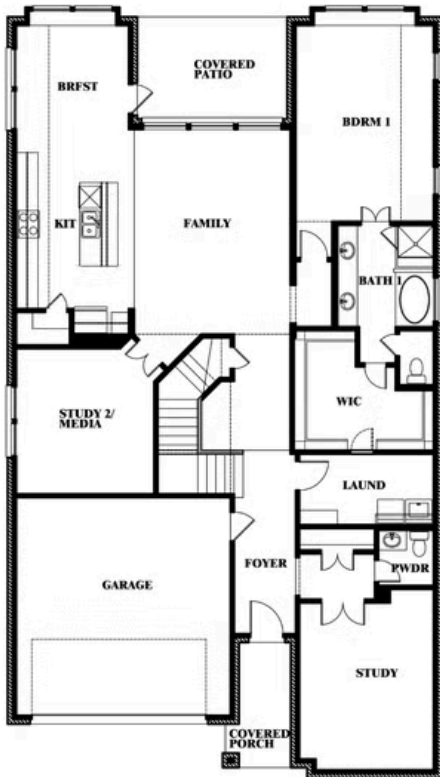

Rose

HOMES FROM
\$650,990

CLASSIC SERIES

UNION PARK CLASSIC 55

1817 RUNNING CREEK TRAIL, LITTLE ELM, TX 76227

3,359
SQUARE FEET

4
BEDROOMS

3.5
BATHROOMS

2
CAR GARAGE

ELEVATION A

ELEVATION AS

ELEVATION AS

ELEVATION B

ELEVATION B

ELEVATION C

ELEVATION C

ELEVATION D

ELEVATION D

Rose

ROSE FLOOR PLAN

UNION PARK CLASSIC 55

1817 RUNNING CREEK TRAIL, LITTLE ELM, TX 76227

Rose

This brochure is for general informational purposes and is to be used as a guide only. Changes may be made during the development process and floorplans, dimensions, fixtures, fittings, finishes and specifications are subject to change without notice. Window placement, balcony configuration, wardrobe sizes and living areas may vary slightly within each plan type. EQUAL HOUSING OPPORTUNITY

Rose

UNION PARK CLASSIC 55

1817 RUNNING CREEK TRAIL, LITTLE ELM, TX 76227

ROSE FLOOR PLAN WITH OPTIONAL BED & BATH AT STUDY

Rose
Opt. Bed & Bath at Study

This brochure is for general informational purposes and is to be used as a guide only. Changes may be made during the development process and floorplans, dimensions, fixtures, fittings, finishes and specifications are subject to change without notice. Window placement, balcony configuration, wardrobe sizes and living areas may vary slightly within each plan type. EQUAL HOUSING OPPORTUNITY