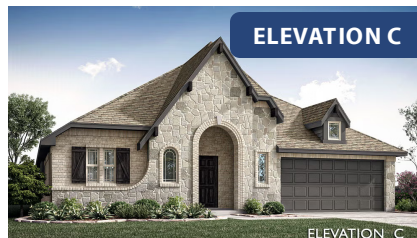

Hawthorne

HOMES FROM
\$552,990

CLASSIC SERIES

UNION PARK CLASSIC 55

1817 RUNNING CREEK TRAIL, LITTLE ELM, TX 76227

2,235
SQUARE FEET

4
BEDROOMS

2.0
BATHROOMS

2
CAR GARAGE

ELEVATION A

ELEVATION B

ELEVATION B

ELEVATION C

ELEVATION C

Hawthorne

UNION PARK CLASSIC 55