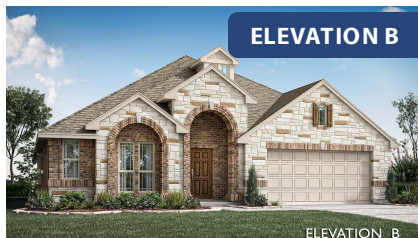

ELEVATION B