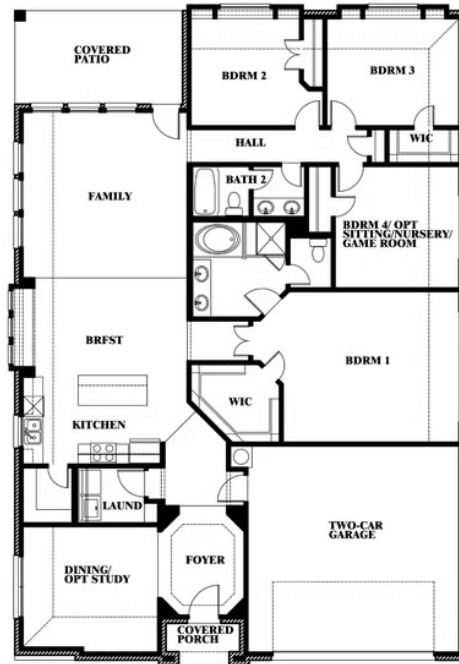

Hawthorne

UNION PARK CLASSIC 55

1817 RUNNING CREEK TRAIL, LITTLE ELM, TX 76227

Hawthorne