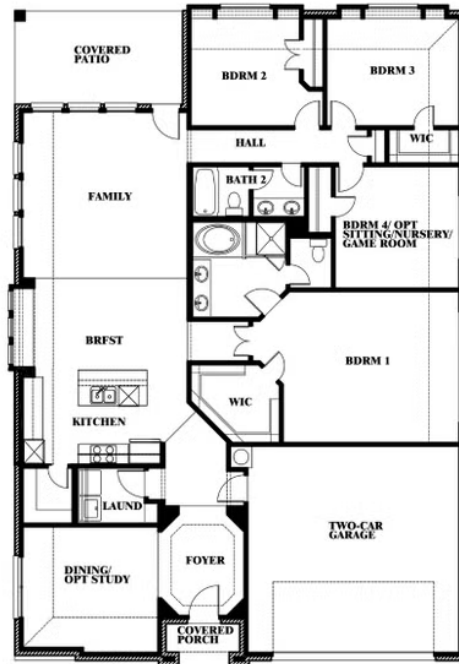

Hawthorne

UNION PARK CLASSIC 55

1817 RUNNING CREEK TRAIL, LITTLE ELM, TX 76227

Hawthorne *Opt. Deluxe Kitchen*