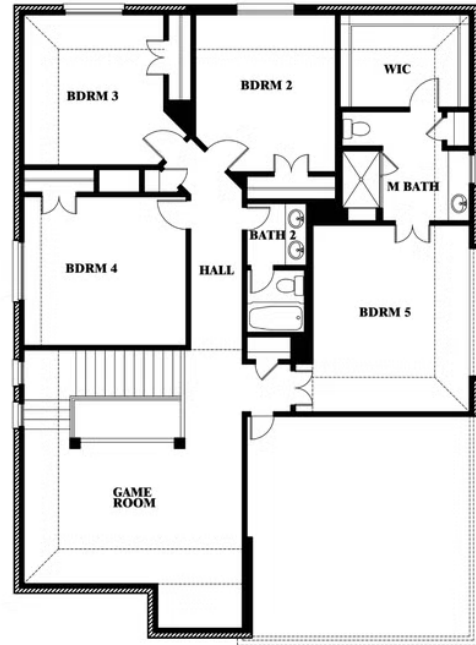

Dewberry III

UNION PARK CLASSIC 55

1817 RUNNING CREEK TRAIL, LITTLE ELM, TX 76227

DEWBERRY III FLOOR PLAN

Dewberry III