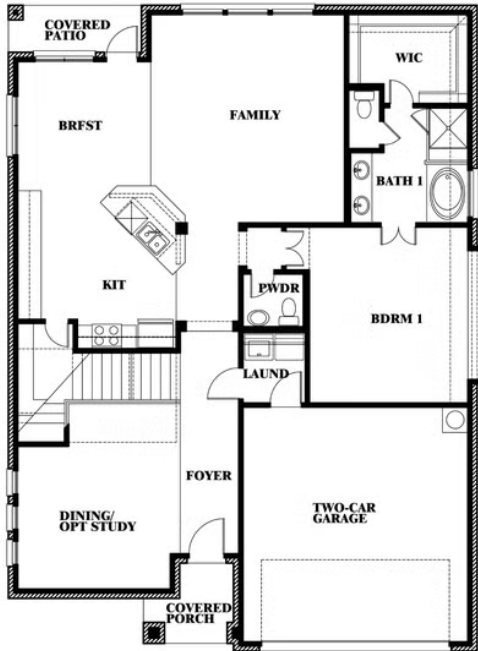

Dewberry III

UNION PARK CLASSIC 55

1817 RUNNING CREEK TRAIL, LITTLE ELM, TX 76227

DEWBERRY III FLOOR PLAN

Dewberry III