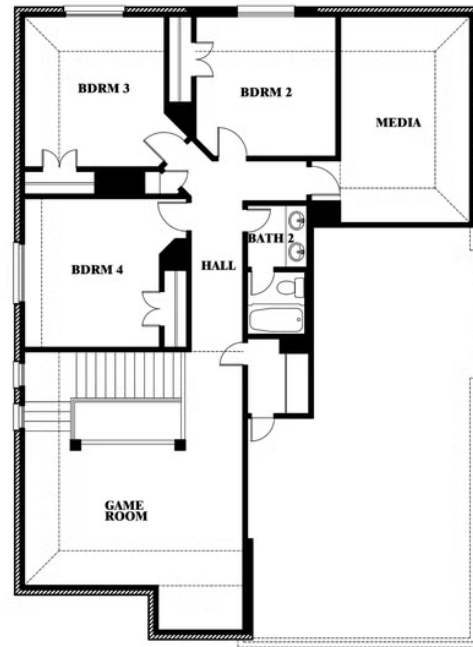

Dewberry II

UNION PARK CLASSIC 55

1817 RUNNING CREEK TRAIL, LITTLE ELM, TX 76227

Dewberry II