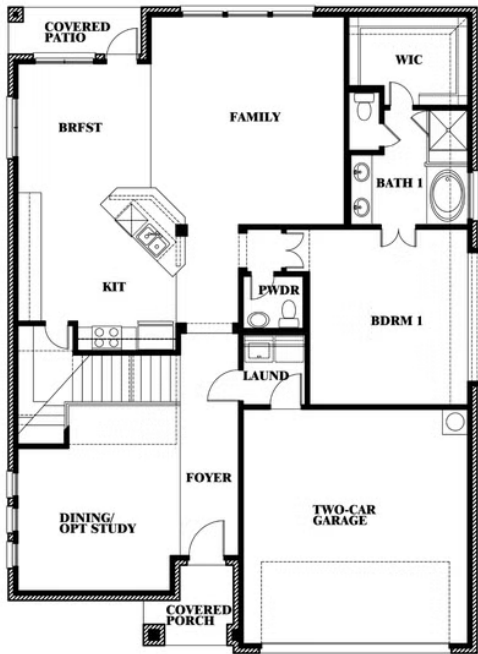

Dewberry II

UNION PARK CLASSIC 55

1817 RUNNING CREEK TRAIL, LITTLE ELM, TX 76227

Dewberry II