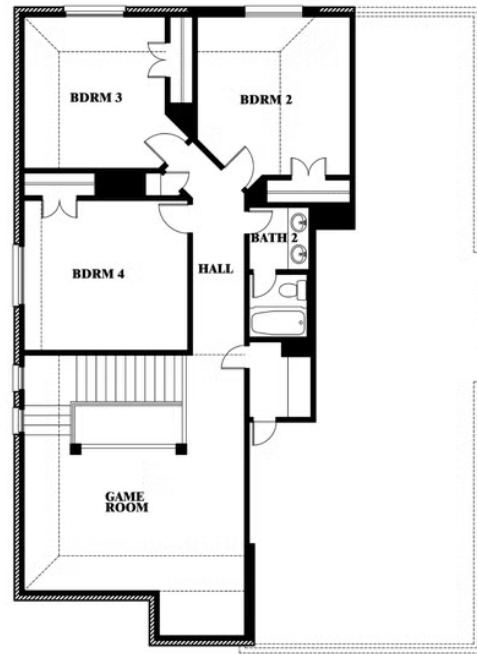

ELEVATION A

ELEVATION A

ELEVATION CS

ELEVATION CS

Dewberry

UNION PARK CLASSIC 55

1817 RUNNING CREEK TRAIL, LITTLE ELM, TX 76227

Dewberry