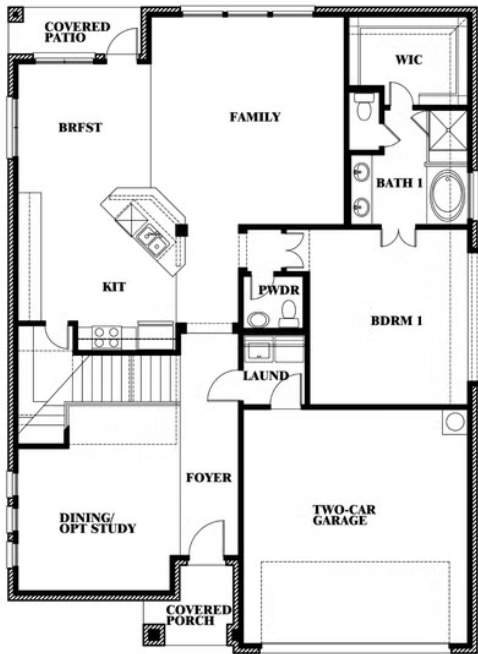

Dewberry

UNION PARK CLASSIC 55

1817 RUNNING CREEK TRAIL, LITTLE ELM, TX 76227

Dewberry