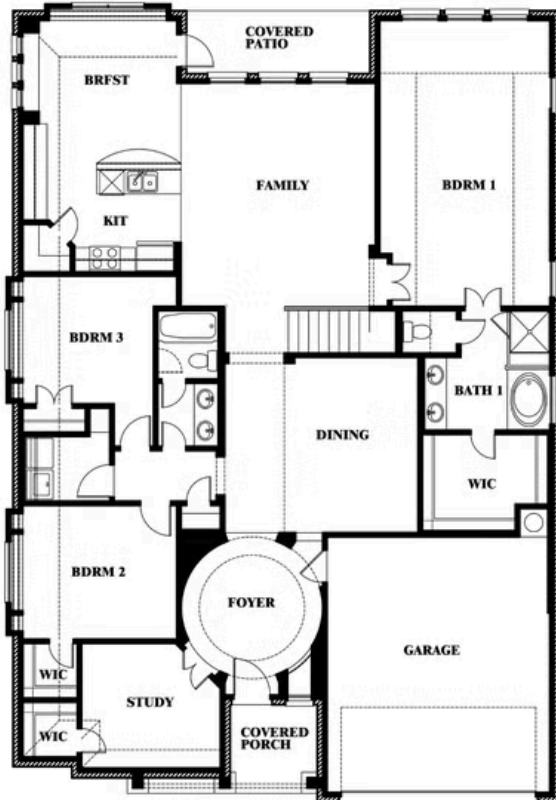

Carolina III

HOMES FROM
\$643,990

CLASSIC SERIES

UNION PARK CLASSIC 55

1817 RUNNING CREEK TRAIL, LITTLE ELM, TX 76227

3,067
SQUARE FEET

4
BEDROOMS

3.0
BATHROOMS

2
CAR GARAGE

ELEVATION AS

ELEVATION A

ELEVATION A

ELEVATION C

ELEVATION C

ELEVATION D

ELEVATION D

Carolina III

UNION PARK CLASSIC 55

1817 RUNNING CREEK TRAIL, LITTLE ELM, TX 76227

Carolina III

This brochure is for general informational purposes and is to be used as a guide only. Changes may be made during the development process and floorplans, dimensions, fixtures, fittings, finishes and specifications are subject to change without notice. Window placement, balcony configuration, wardrobe sizes and living areas may vary slightly within each plan type. EQUAL HOUSING OPPORTUNITY