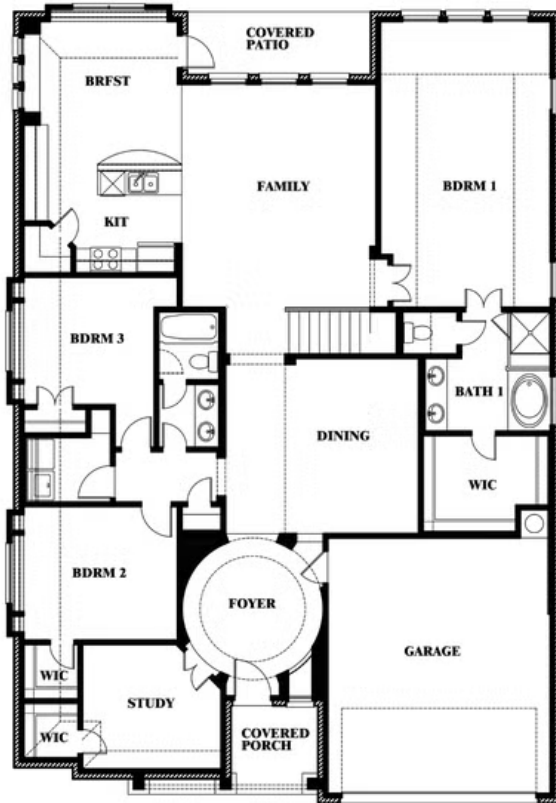

Carolina III

HOMES FROM
\$643,990

CLASSIC SERIES

UNION PARK CLASSIC 55

1817 RUNNING CREEK TRAIL, LITTLE ELM, TX 76227

3,067
SQUARE FEET

4
BEDROOMS

3.0
BATHROOMS

2
CAR GARAGE

ELEVATION AS

ELEVATION A

ELEVATION C

ELEVATION D

Carolina III

UNION PARK CLASSIC 55

1817 RUNNING CREEK TRAIL, LITTLE ELM, TX 76227

Carolina III

This brochure is for general informational purposes and is to be used as a guide only. Changes may be made during the development process and floorplans, dimensions, fixtures, fittings, finishes and specifications are subject to change without notice. Window placement, balcony configuration, wardrobe sizes and living areas may vary slightly within each plan type. EQUAL HOUSING OPPORTUNITY