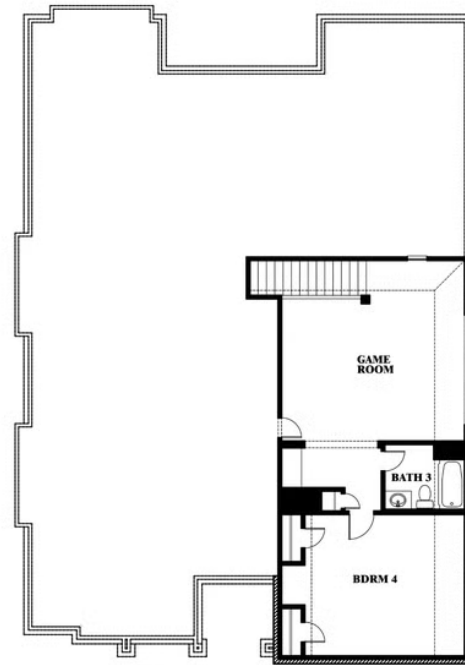

ELEVATION C

ELEVATION C

ELEVATION D

ELEVATION D

Carolina III

UNION PARK CLASSIC 55

1817 RUNNING CREEK TRAIL, LITTLE ELM, TX 76227

Carolina III