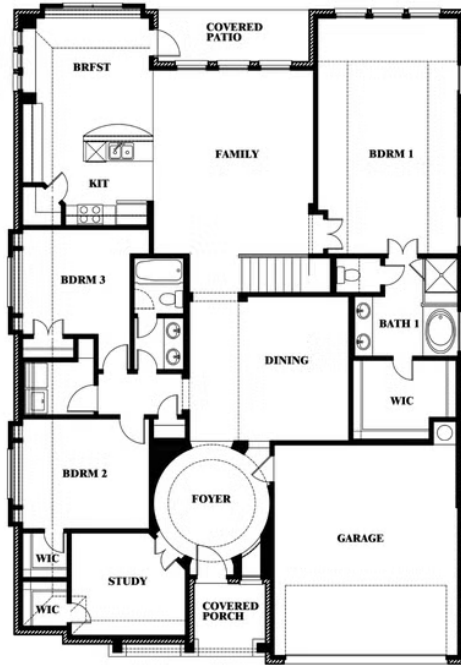

Carolina III

UNION PARK CLASSIC 55

1817 RUNNING CREEK TRAIL, LITTLE ELM, TX 76227

Carolina III