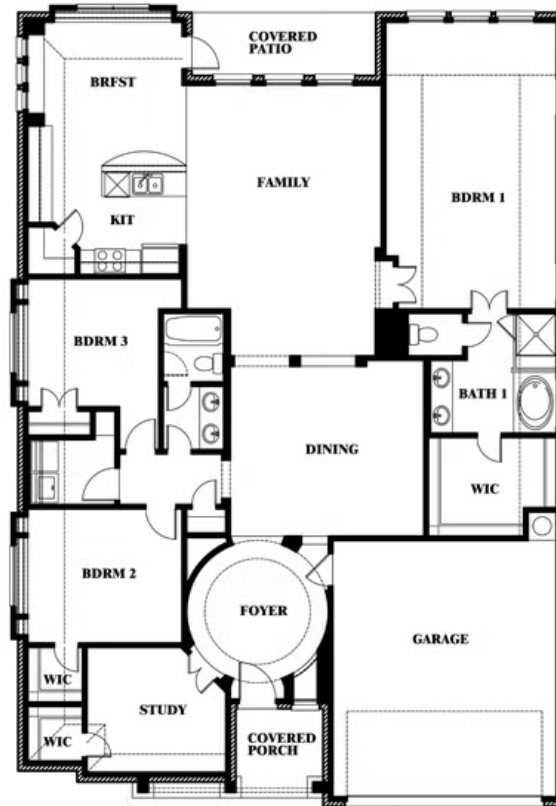

Carolina

HOMES FROM
\$555,990

CLASSIC SERIES

UNION PARK CLASSIC 55

1817 RUNNING CREEK TRAIL, LITTLE ELM, TX 76227

2,313
SQUARE FEET

3
BEDROOMS

2.0
BATHROOMS

2
CAR GARAGE

ELEVATION C

ELEVATION A

ELEVATION A

ELEVATION AS

ELEVATION AS

ELEVATION D

ELEVATION D

Carolina

UNION PARK CLASSIC 55

1817 RUNNING CREEK TRAIL, LITTLE ELM, TX 76227

Carolina

This brochure is for general informational purposes and is to be used as a guide only. Changes may be made during the development process and floorplans, dimensions, fixtures, fittings, finishes and specifications are subject to change without notice. Window placement, balcony configuration, wardrobe sizes and living areas may vary slightly within each plan type. EQUAL HOUSING OPPORTUNITY