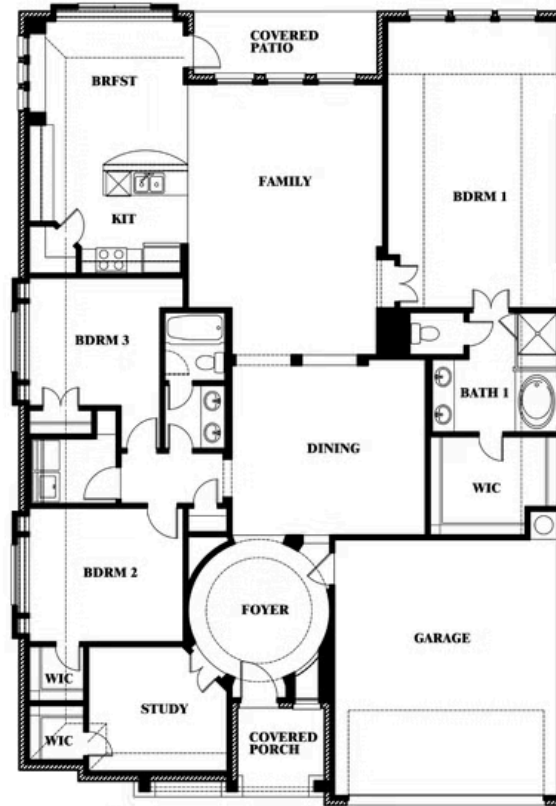

Carolina

HOMES FROM
\$529,990

CLASSIC SERIES

UNION PARK CLASSIC 55

1817 RUNNING CREEK TRAIL, LITTLE ELM, TX 76227

2,313
SQUARE FEET

3
BEDROOMS

2.0
BATHROOMS

2
CAR GARAGE

ELEVATION C

ELEVATION A

ELEVATION A

ELEVATION AS

ELEVATION AS

ELEVATION D

ELEVATION D

Carolina

UNION PARK CLASSIC 55

1817 RUNNING CREEK TRAIL, LITTLE ELM, TX 76227

Carolina

This brochure is for general informational purposes and is to be used as a guide only. Changes may be made during the development process and floorplans, dimensions, fixtures, fittings, finishes and specifications are subject to change without notice. Window placement, balcony configuration, wardrobe sizes and living areas may vary slightly within each plan type. EQUAL HOUSING OPPORTUNITY