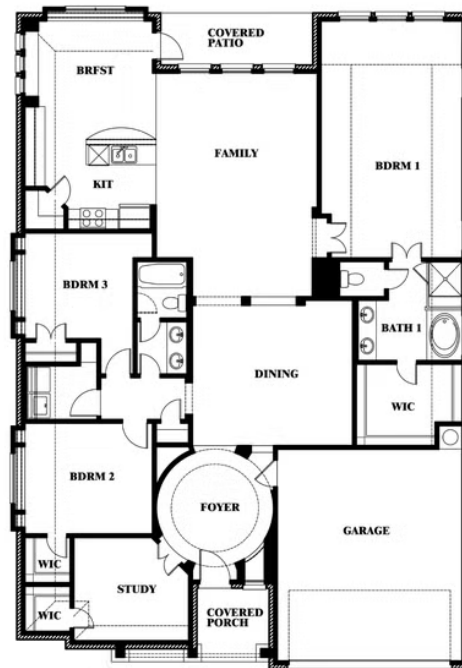

ELEVATION AS

Carolina

UNION PARK CLASSIC 55

1817 RUNNING CREEK TRAIL, LITTLE ELM, TX 76227

Carolina