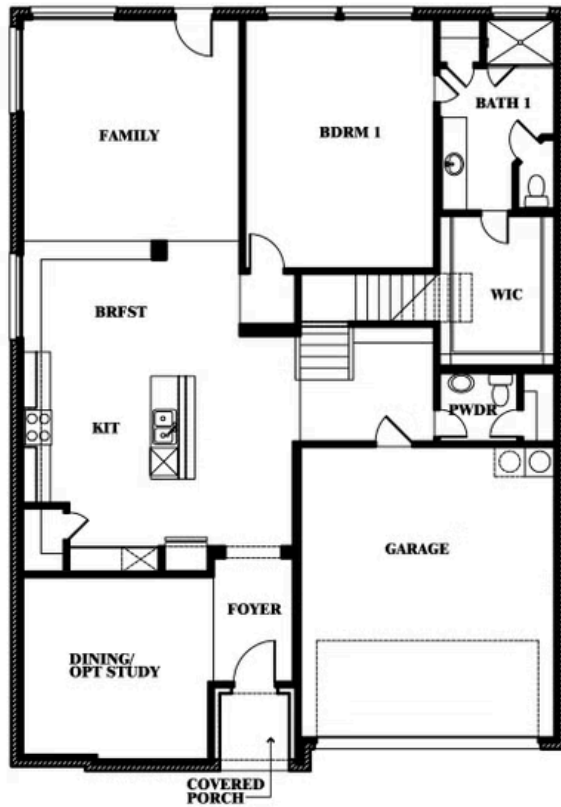

## Woodrose Opt. Bed 6 & Bath 4 Downstairs

This brochure is for general informational purposes and is to be used as a guide only. Changes may be made during the development process and floorplans, dimensions, fixtures, fittings, finishes and specifications are subject to change without notice. Window placement, balcony configuration, wardrobe sizes and living areas may vary slightly within each plan type. EQUAL HOUSING OPPORTUNITY

# Woodrose

**BEAR CREEK ELEMENTS**  
144 BURNETT DRIVE, LAVON, TX 75166

**Woodrose**  
Opt. Bath 3 Upstairs

This brochure is for general informational purposes and is to be used as a guide only. Changes may be made during the development process and floorplans, dimensions, fixtures, fittings, finishes and specifications are subject to change without notice. Window placement, balcony configuration, wardrobe sizes and living areas may vary slightly within each plan type. EQUAL HOUSING OPPORTUNITY