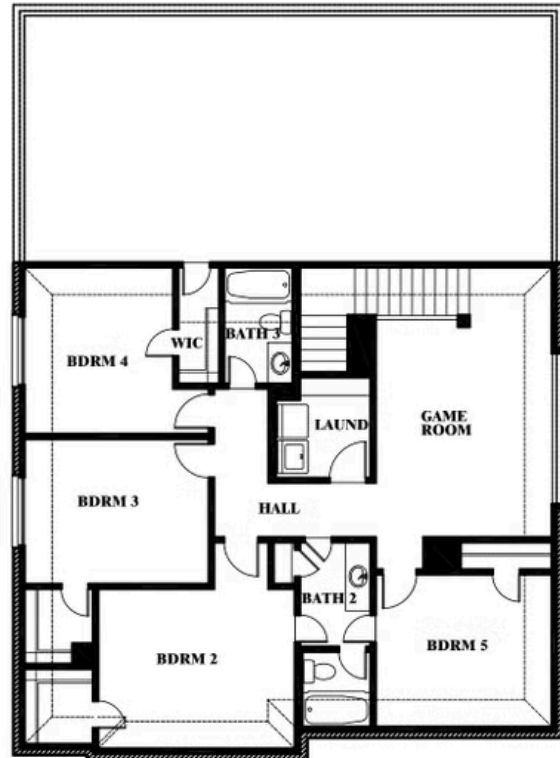

Woodrose

BEAR CREEK ELEMENTS
144 BURNETT DRIVE, LAVON, TX 75166

Woodrose Opt. Bed 5 & Bath 3

This brochure is for general informational purposes and is to be used as a guide only. Changes may be made during the development process and floorplans, dimensions, fixtures, fittings, finishes and specifications are subject to change without notice. Window placement, balcony configuration, wardrobe sizes and living areas may vary slightly within each plan type. EQUAL HOUSING OPPORTUNITY

EQUAL HOUSING OPPORTUNITY