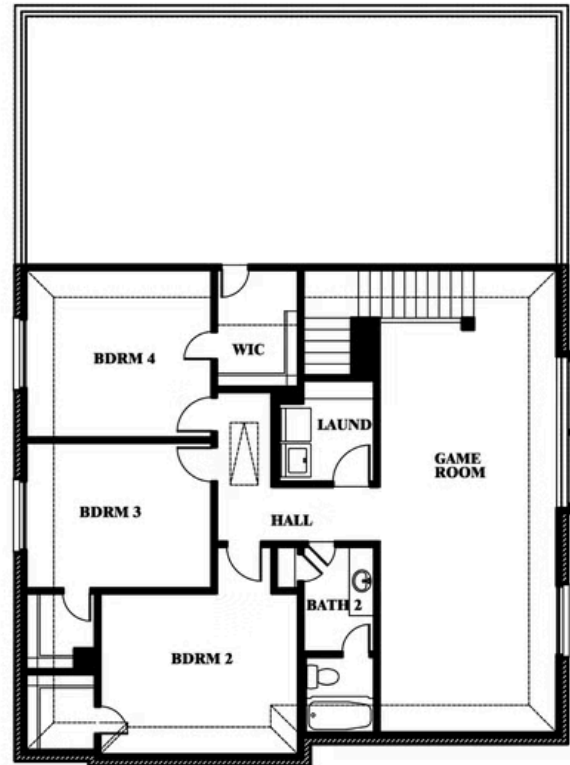

Woodrose

BEAR CREEK ELEMENTS
144 BURNETT DRIVE, LAVON, TX 75166

Woodrose

This brochure is for general informational purposes and is to be used as a guide only. Changes may be made during the development process and floorplans, dimensions, fixtures, fittings, finishes and specifications are subject to change without notice. Window placement, balcony configuration, wardrobe sizes and living areas may vary slightly within each plan type. EQUAL HOUSING OPPORTUNITY

EQUAL HOUSING OPPORTUNITY