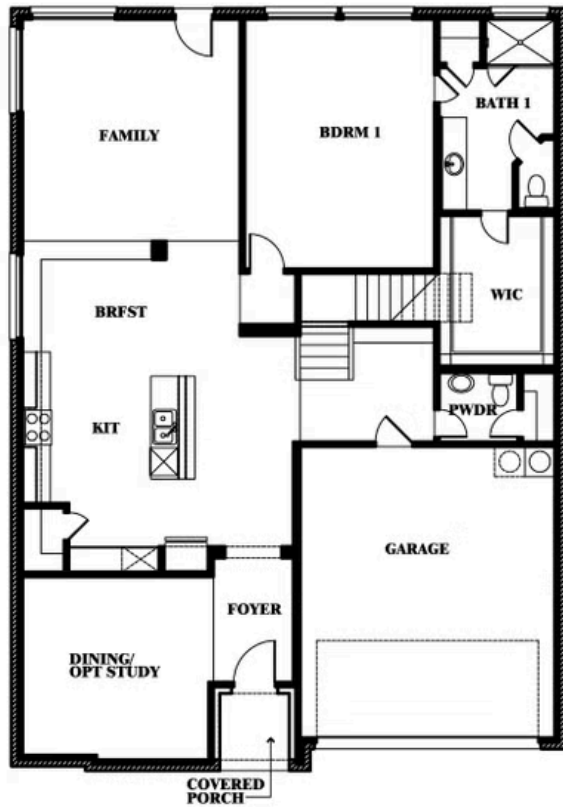

# Woodrose

**BEAR CREEK ELEMENTS**  
144 BURNETT DRIVE, LAVON, TX 75166

Woodrose  
Opt. Media Room

This brochure is for general informational purposes and is to be used as a guide only. Changes may be made during the development process and floorplans, dimensions, fixtures, fittings, finishes and specifications are subject to change without notice. Window placement, balcony configuration, wardrobe sizes and living areas may vary slightly within each plan type. EQUAL HOUSING OPPORTUNITY