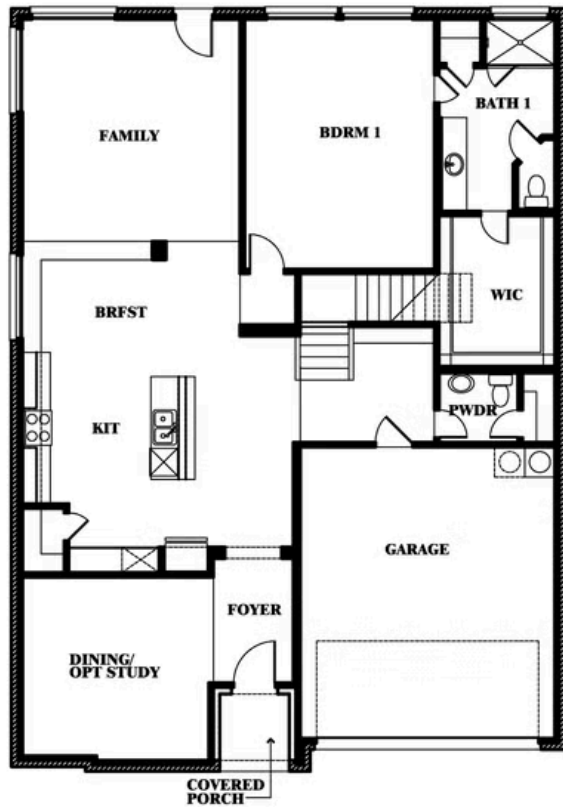

Woodrose

BEAR CREEK ELEMENTS
144 BURNETT DRIVE, LAVON, TX 75166

Woodrose

This brochure is for general informational purposes and is to be used as a guide only. Changes may be made during the development process and floorplans, dimensions, fixtures, fittings, finishes and specifications are subject to change without notice. Window placement, balcony configuration, wardrobe sizes and living areas may vary slightly within each plan type. EQUAL HOUSING OPPORTUNITY

EQUAL HOUSING OPPORTUNITY