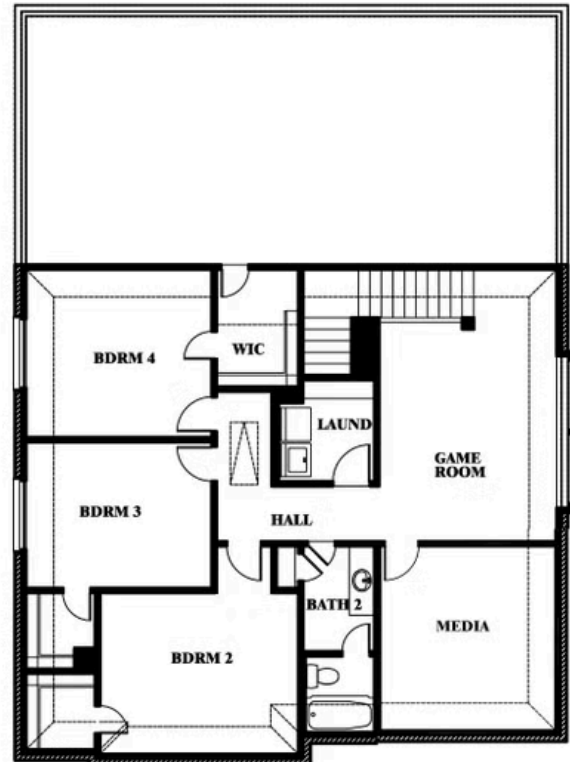

# Woodrose

**BEAR CREEK ELEMENTS**  
144 BURNETT DRIVE, LAVON, TX 75166

Woodrose  
Opt. Media Room

This brochure is for general informational purposes and is to be used as a guide only. Changes may be made during the development process and floorplans, dimensions, fixtures, fittings, finishes and specifications are subject to change without notice. Window placement, balcony configuration, wardrobe sizes and living areas may vary slightly within each plan type. EQUAL HOUSING OPPORTUNITY