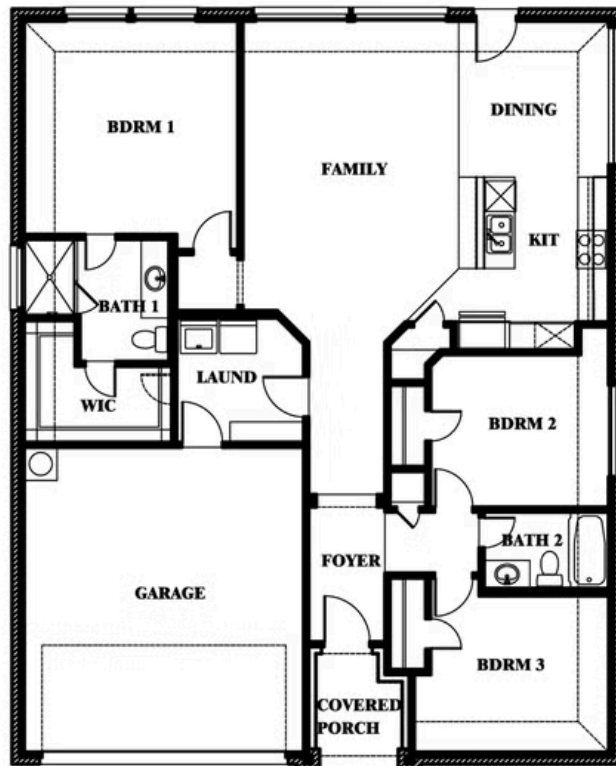

Laurel

BEAR CREEK ELEMENTS
144 BURNETT DRIVE, LAVON, TX 75166

Laurel

This brochure is for general informational purposes and is to be used as a guide only. Changes may be made during the development process and floorplans, dimensions, fixtures, fittings, finishes and specifications are subject to change without notice. Window placement, balcony configuration, wardrobe sizes and living areas may vary slightly within each plan type. EQUAL HOUSING OPPORTUNITY