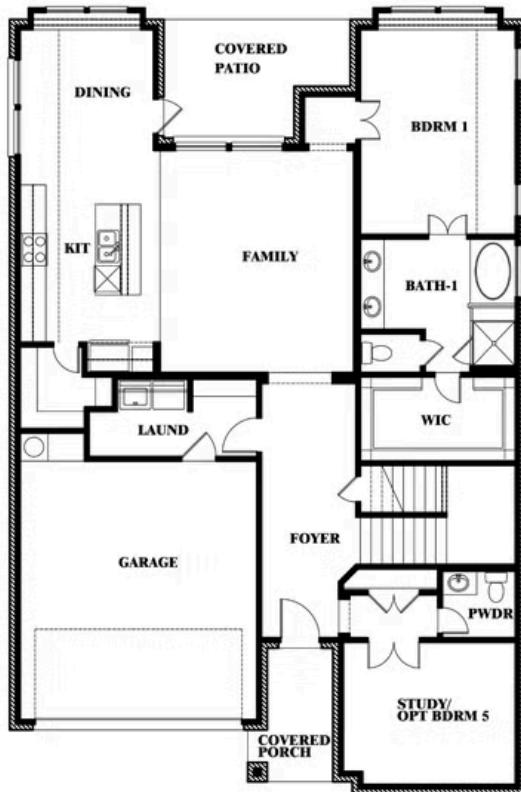

Violet IV

HOMES FROM
\$504,990

CLASSIC SERIES

BEAR CREEK CLASSIC 60

144 BURNETT DRIVE, LAVON, TX 75166

2,838
SQUARE FEET

4
BEDROOMS

3.5
BATHROOMS

2
CAR GARAGE

ELEVATION A

ELEVATION AS

ELEVATION AS

ELEVATION B

ELEVATION B

ELEVATION C

ELEVATION C

ELEVATION D

ELEVATION D

Violet IV

VIOLET IV FLOOR PLAN

BEAR CREEK CLASSIC 60

144 BURNETT DRIVE, LAVON, TX 75166

Violet IV

This brochure is for general informational purposes and is to be used as a guide only. Changes may be made during the development process and floorplans, dimensions, fixtures, fittings, finishes and specifications are subject to change without notice. Window placement, balcony configuration, wardrobe sizes and living areas may vary slightly within each plan type. EQUAL HOUSING OPPORTUNITY

Violet IV

BEAR CREEK CLASSIC 60

144 BURNETT DRIVE, LAVON, TX 75166

VIOLET IV FLOOR PLAN WITH OPTIONAL BEDROOM AT STUDY

Violet IV Opt. Bed 5 & Bath 4 at Study

This brochure is for general informational purposes and is to be used as a guide only. Changes may be made during the development process and floorplans, dimensions, fixtures, fittings, finishes and specifications are subject to change without notice. Window placement, balcony configuration, wardrobe sizes and living areas may vary slightly within each plan type. EQUAL HOUSING OPPORTUNITY