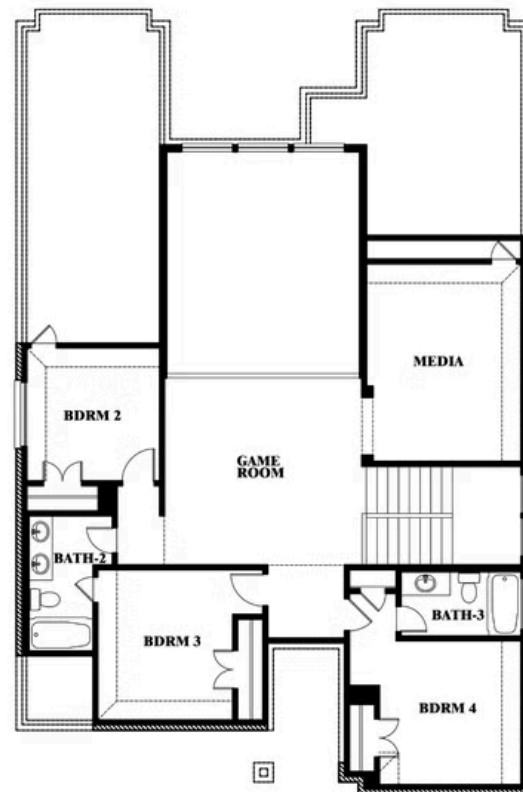

Violet IV

HOMES FROM
\$504,990

CLASSIC SERIES

BEAR CREEK CLASSIC 60

144 BURNETT DRIVE, LAVON, TX 75166

2,838
SQUARE FEET

4
BEDROOMS

3.5
BATHROOMS

2
CAR GARAGE

ELEVATION A

ELEVATION AS

ELEVATION AS

ELEVATION B

ELEVATION B

ELEVATION C

ELEVATION C

ELEVATION D

ELEVATION D

Violet IV

VIOLET IV FLOOR PLAN

BEAR CREEK CLASSIC 60

144 BURNETT DRIVE, LAVON, TX 75166

Violet IV

This brochure is for general informational purposes and is to be used as a guide only. Changes may be made during the development process and floorplans, dimensions, fixtures, fittings, finishes and specifications are subject to change without notice. Window placement, balcony configuration, wardrobe sizes and living areas may vary slightly within each plan type. EQUAL HOUSING OPPORTUNITY

Violet IV

BEAR CREEK CLASSIC 60

144 BURNETT DRIVE, LAVON, TX 75166

VIOLET IV FLOOR PLAN WITH OPTIONAL BEDROOM AT STUDY

Violet IV Opt. Bed 5 & Bath 4 at Study

This brochure is for general informational purposes and is to be used as a guide only. Changes may be made during the development process and floorplans, dimensions, fixtures, fittings, finishes and specifications are subject to change without notice. Window placement, balcony configuration, wardrobe sizes and living areas may vary slightly within each plan type. EQUAL HOUSING OPPORTUNITY