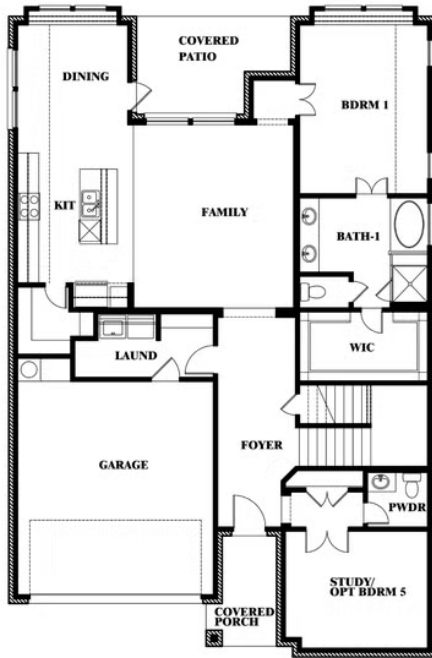

Violet

VIOLET FLOOR PLAN

BEAR CREEK CLASSIC 60

144 BURNETT DRIVE, LAVON, TX 75166

Violet