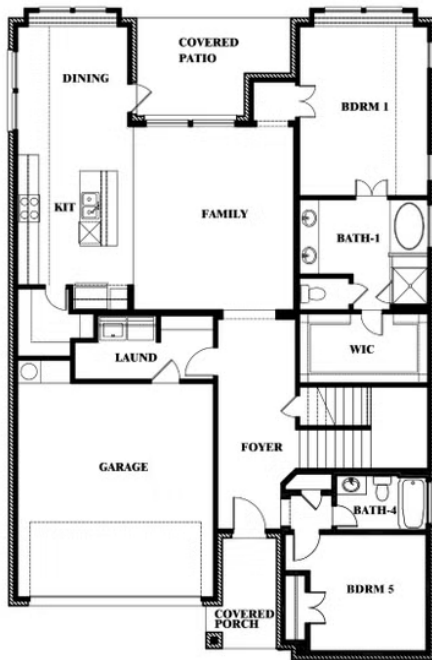

Violet

BEAR CREEK CLASSIC 60

144 BURNETT DRIVE, LAVON, TX 75166

VIOLET FLOOR PLAN WITH OPTIONAL BEDROOM AT STUDY

Violet
Opt. Bed 5 & Bath 4 at Study