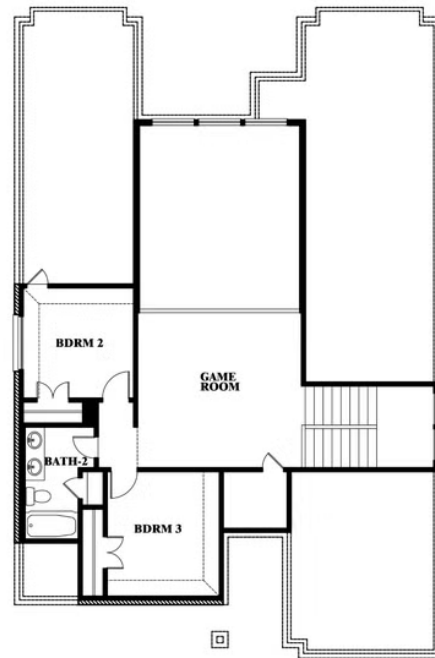

ELEVATION B

ELEVATION B

ELEVATION C

Violet

VIOLET FLOOR PLAN

BEAR CREEK CLASSIC 60

144 BURNETT DRIVE, LAVON, TX 75166

Violet