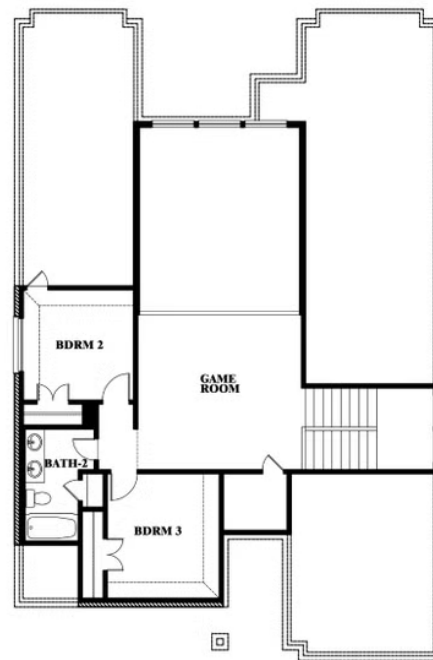

Violet

BEAR CREEK CLASSIC 60

144 BURNETT DRIVE, LAVON, TX 75166

VIOLET FLOOR PLAN WITH OPTIONAL BEDROOM AT STUDY

Violet
Opt. Bed 5 & Bath 4 at Study