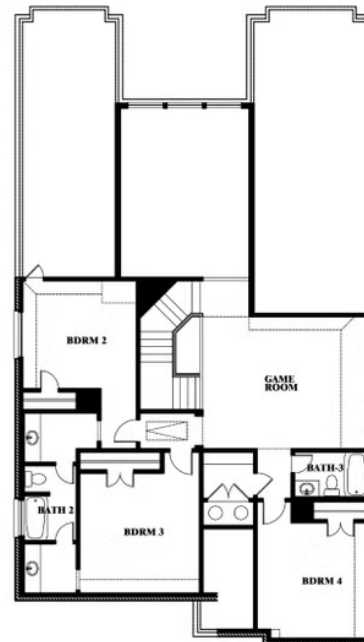

Rose

BEAR CREEK CLASSIC 60

144 BURNETT DRIVE, LAVON, TX 75166

ROSE FLOOR PLAN WITH OPTIONAL BED & BATH AT STUDY

Rose
Opt. Bed & Bath at Study