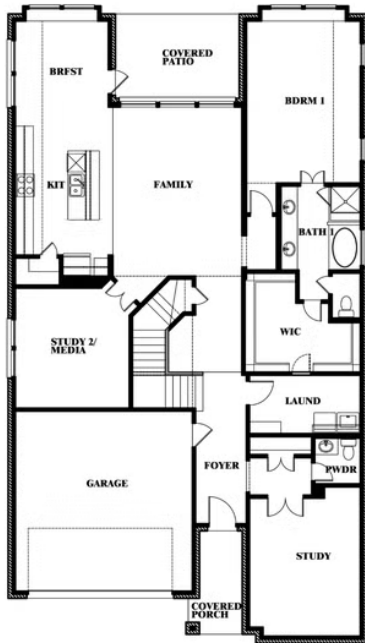

Rose

ROSE FLOOR PLAN

BEAR CREEK CLASSIC 60

144 BURNETT DRIVE, LAVON, TX 75166

Rose