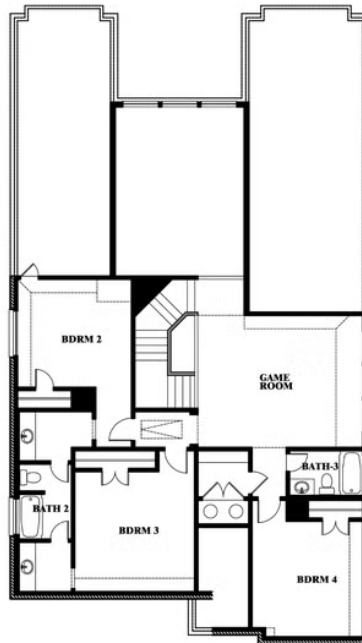

Rose

ROSE FLOOR PLAN

BEAR CREEK CLASSIC 60

144 BURNETT DRIVE, LAVON, TX 75166

Rose