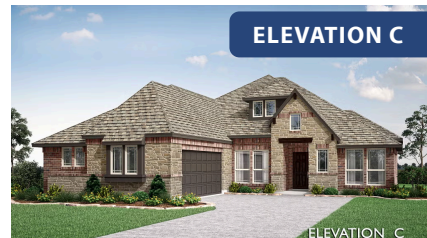

Rockcress

HOMES FROM
\$432,990

CLASSIC SERIES

BEAR CREEK CLASSIC 60

144 BURNETT DRIVE, LAVON, TX 75166

2,250
SQUARE FEET

3
BEDROOMS

2.5
BATHROOMS

2
CAR GARAGE

ELEVATION B

ELEVATION A

ELEVATION A

ELEVATION AS

ELEVATION AS

ELEVATION C

ELEVATION C

Rockcross

BEAR CREEK CLASSIC 60

144 BURNETT DRIVE, LAVON, TX 75166

Rockcross

This brochure is for general informational purposes and is to be used as a guide only. Changes may be made during the development process and floorplans, dimensions, fixtures, fittings, finishes and specifications are subject to change without notice. Window placement, balcony configuration, wardrobe sizes and living areas may vary slightly within each plan type. EQUAL HOUSING OPPORTUNITY