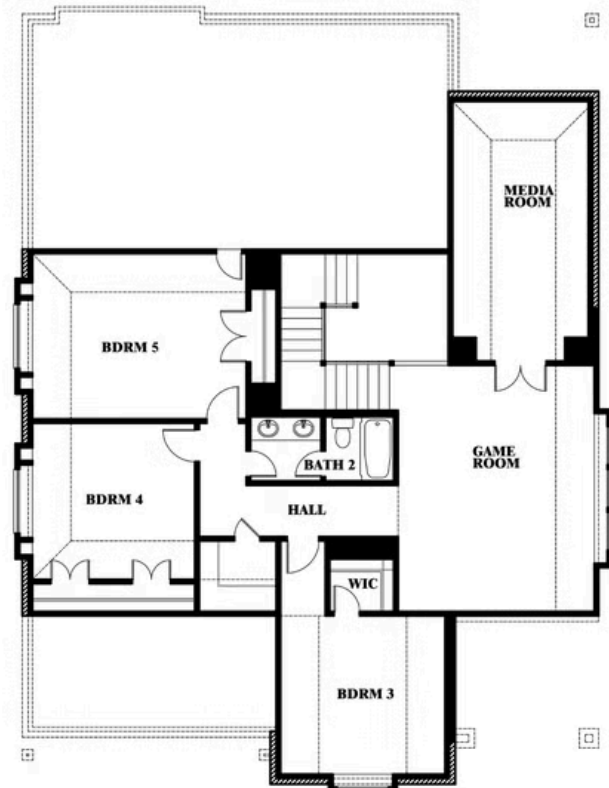

Magnolia II

BEAR CREEK CLASSIC 60

144 BURNETT DRIVE, LAVON, TX 75166

MAGNOLIA II FLOOR PLAN

Magnolia II

This brochure is for general informational purposes and is to be used as a guide only. Changes may be made during the development process and floorplans, dimensions, fixtures, fittings, finishes and specifications are subject to change without notice. Window placement, balcony configuration, wardrobe sizes and living areas may vary slightly within each plan type. EQUAL HOUSING OPPORTUNITY