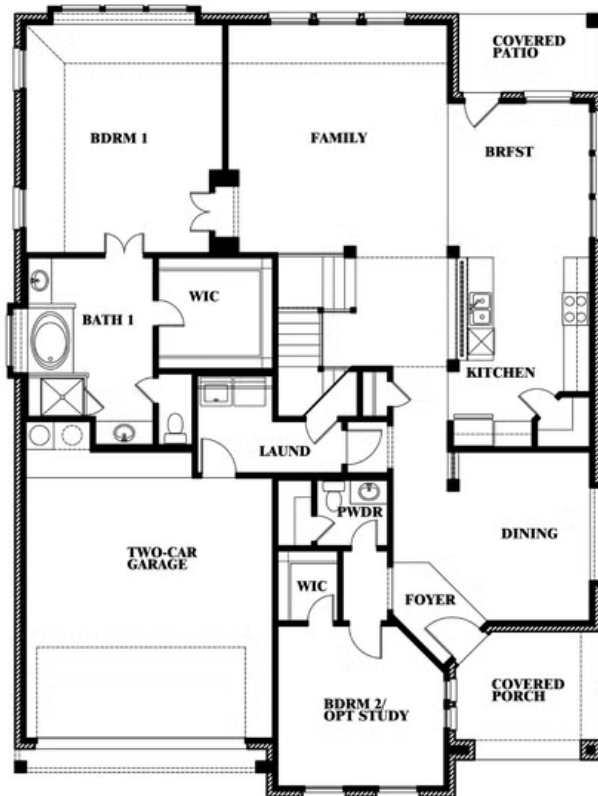

Magnolia II

HOMES FROM
\$514,990

CLASSIC SERIES

BEAR CREEK CLASSIC 60

144 BURNETT DRIVE, LAVON, TX 75166

3,430
SQUARE FEET

4
BEDROOMS

2.5
BATHROOMS

2
CAR GARAGE

Magnolia II

BEAR CREEK CLASSIC 60
144 BURNETT DRIVE, LAVON, TX 75166

MAGNOLIA II FLOOR PLAN

Magnolia II

This brochure is for general informational purposes and is to be used as a guide only. Changes may be made during the development process and floorplans, dimensions, fixtures, fittings, finishes and specifications are subject to change without notice. Window placement, balcony configuration, wardrobe sizes and living areas may vary slightly within each plan type. EQUAL HOUSING OPPORTUNITY