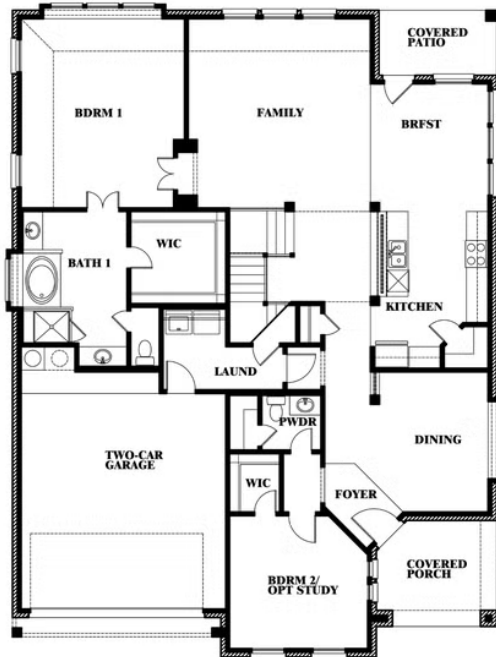

Magnolia II

BEAR CREEK CLASSIC 60

144 BURNETT DRIVE, LAVON, TX 75166

MAGNOLIA II FLOOR PLAN

Magnolia II