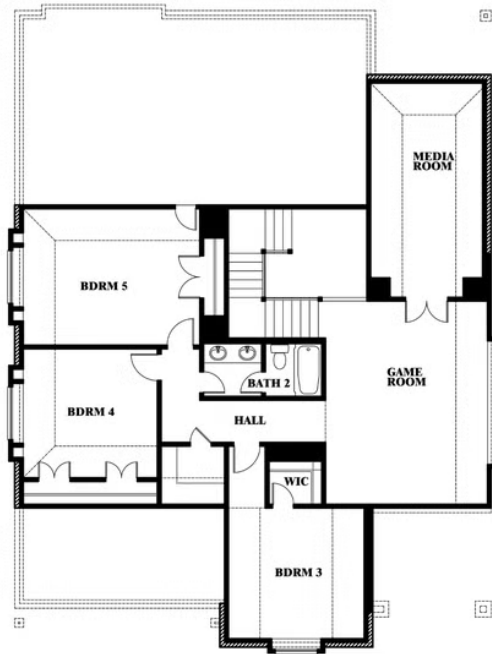

Magnolia II

BEAR CREEK CLASSIC 60

144 BURNETT DRIVE, LAVON, TX 75166

MAGNOLIA II FLOOR PLAN

Magnolia II