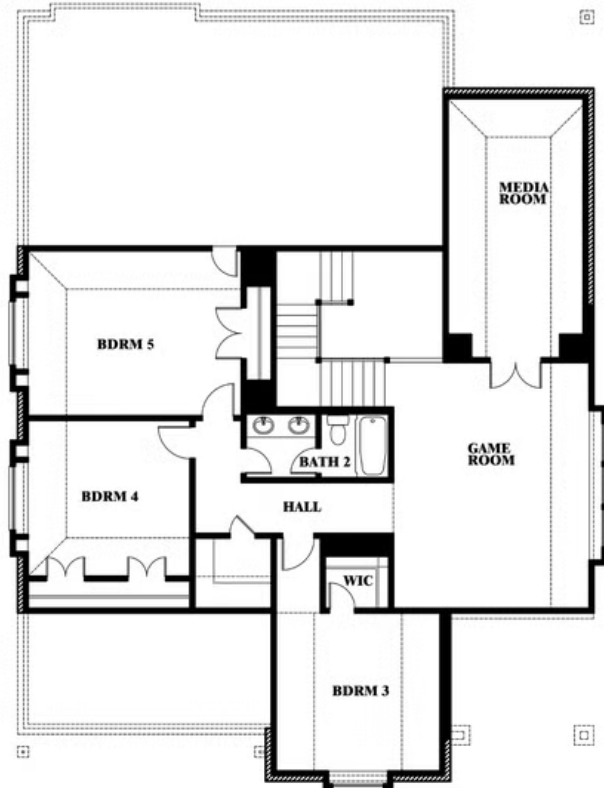

Magnolia II

HOMES FROM
\$514,990

CLASSIC SERIES

BEAR CREEK CLASSIC 60

144 BURNETT DRIVE, LAVON, TX 75166

3,430
SQUARE FEET

4
BEDROOMS

2.5
BATHROOMS

2
CAR GARAGE

Magnolia II

BEAR CREEK CLASSIC 60
144 BURNETT DRIVE, LAVON, TX 75166

MAGNOLIA II FLOOR PLAN

Magnolia II

This brochure is for general informational purposes and is to be used as a guide only. Changes may be made during the development process and floorplans, dimensions, fixtures, fittings, finishes and specifications are subject to change without notice. Window placement, balcony configuration, wardrobe sizes and living areas may vary slightly within each plan type. EQUAL HOUSING OPPORTUNITY