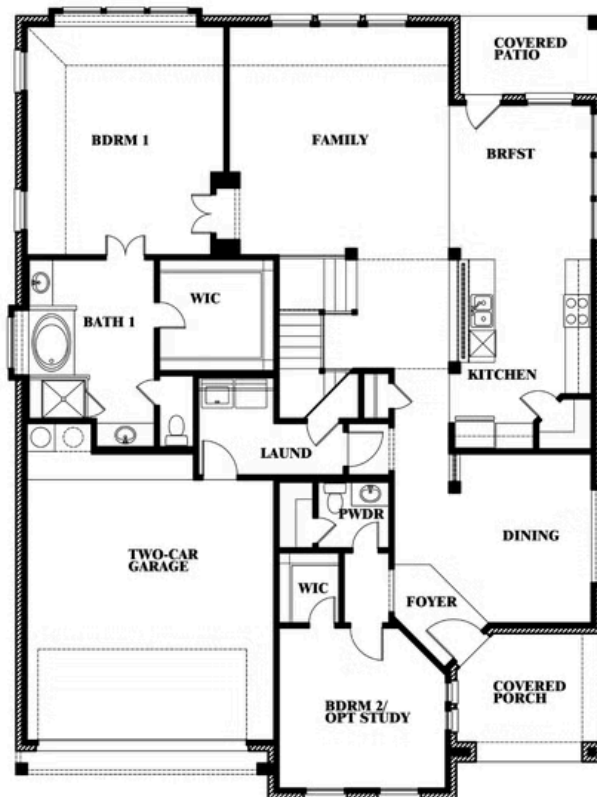

# Magnolia II

HOMES FROM  
**\$514,990**

CLASSIC SERIES

**BEAR CREEK CLASSIC 60**

144 BURNETT DRIVE, LAVON, TX 75166

**3,430**  
SQUARE FEET

**4**  
BEDROOMS

**2.5**  
BATHROOMS

# Magnolia II

## BEAR CREEK CLASSIC 60

144 BURNETT DRIVE, LAVON, TX 75166

**MAGNOLIA II FLOOR PLAN**

## Magnolia II

This brochure is for general informational purposes and is to be used as a guide only. Changes may be made during the development process and floorplans, dimensions, fixtures, fittings, finishes and specifications are subject to change without notice. Window placement, balcony configuration, wardrobe sizes and living areas may vary slightly within each plan type. EQUAL HOUSING OPPORTUNITY