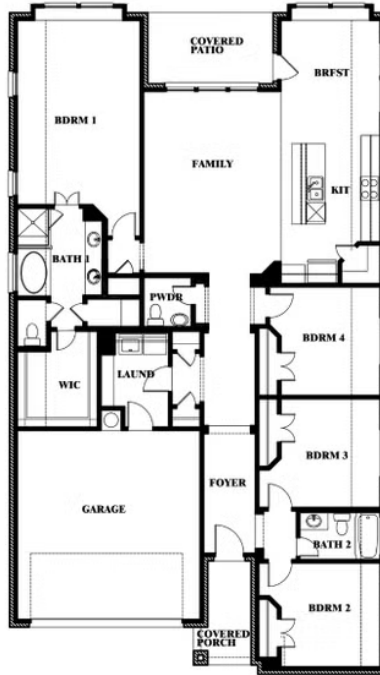

Jasmine

BEAR CREEK CLASSIC 60

144 BURNETT DRIVE, LAVON, TX 75166

JASMINE FLOOR PLAN WITH OPTIONAL POWDER

Jasmine Opt. Powder at Closet