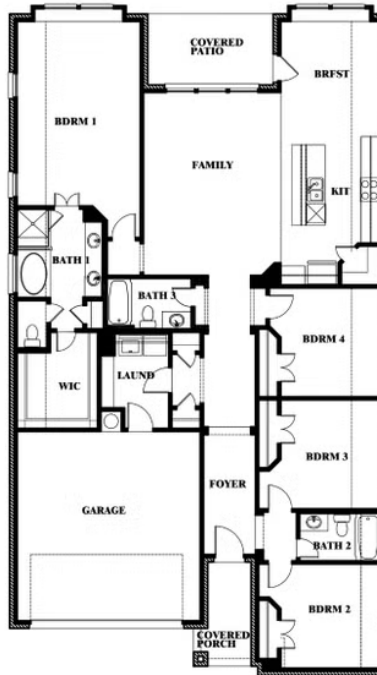

Jasmine

BEAR CREEK CLASSIC 60

144 BURNETT DRIVE, LAVON, TX 75166

JASMINE FLOOR PLAN WITH OPTIONAL BATH 3

Jasmine
Opt. Bath 3 at Closet