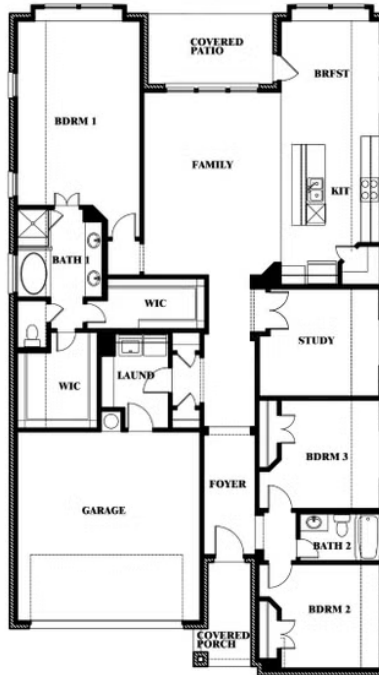

Jasmine

BEAR CREEK CLASSIC 60

144 BURNETT DRIVE, LAVON, TX 75166

JASMINE FLOOR PLAN WITH OPTIONAL STUDY

Jasmine

Opt. Study at Bed 4