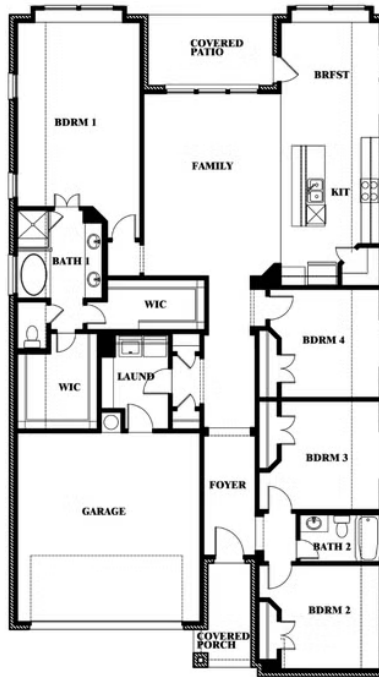

Jasmine

JASMINE FLOOR PLAN

BEAR CREEK CLASSIC 60

144 BURNETT DRIVE, LAVON, TX 75166

Jasmine