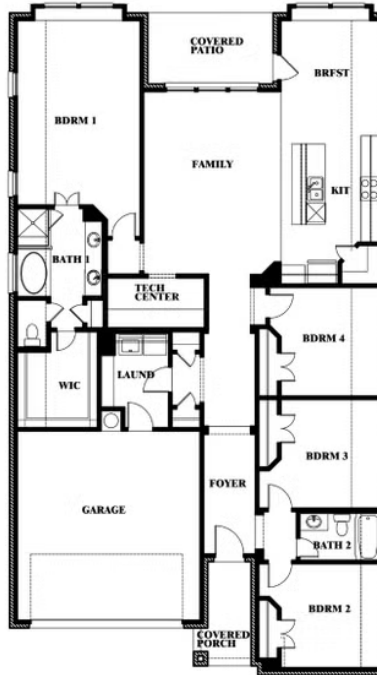

Jasmine

BEAR CREEK CLASSIC 60

144 BURNETT DRIVE, LAVON, TX 75166

JASMINE FLOOR PLAN WITH OPTIONAL TECH CENTER

Jasmine Opt. Tech Center at Closet