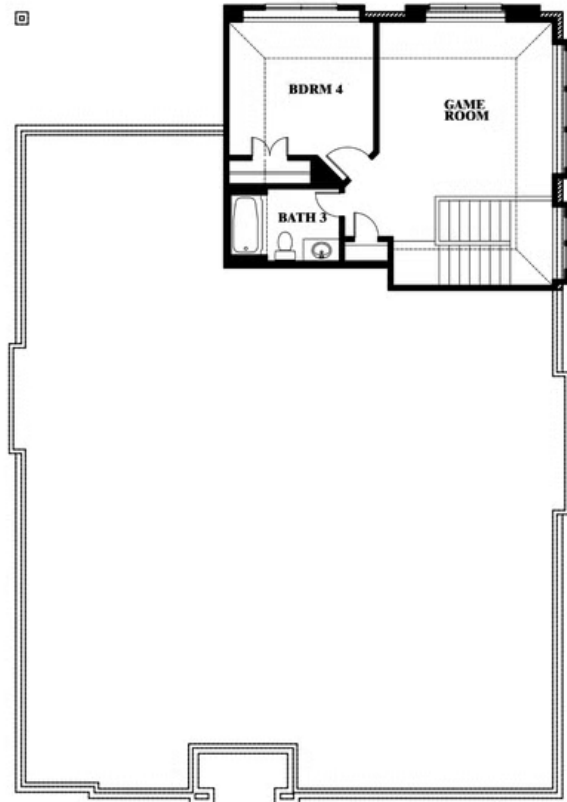

Hawthorne II

BEAR CREEK CLASSIC 60
144 BURNETT DRIVE, LAVON, TX 75166

Hawthorne II

This brochure is for general informational purposes and is to be used as a guide only. Changes may be made during the development process and floorplans, dimensions, fixtures, fittings, finishes and specifications are subject to change without notice. Window placement, balcony configuration, wardrobe sizes and living areas may vary slightly within each plan type. EQUAL HOUSING OPPORTUNITY