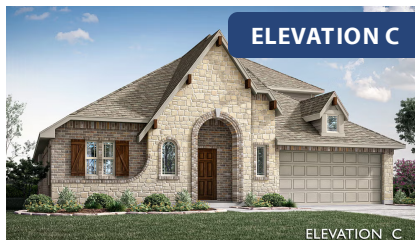

# Hawthorne II

HOMES FROM  
**\$479,990**

CLASSIC SERIES

**BEAR CREEK CLASSIC 60**

144 BURNETT DRIVE, LAVON, TX 75166

**2,752**  
SQUARE FEET

**4**  
BEDROOMS

**3.0**  
BATHROOMS

**2**  
CAR GARAGE

**ELEVATION A**

**ELEVATION B**

ELEVATION B

**ELEVATION C**

ELEVATION C

# Hawthorne II

**BEAR CREEK CLASSIC 60**  
144 BURNETT DRIVE, LAVON, TX 75166