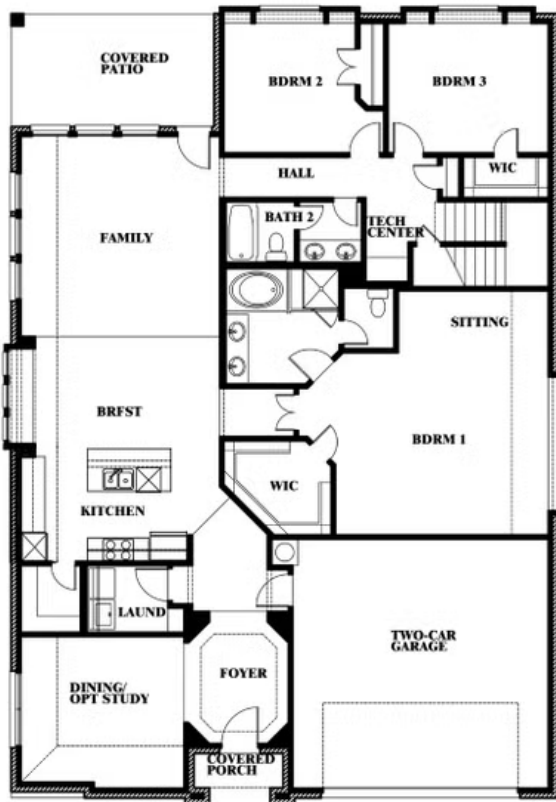

Hawthorne II

BEAR CREEK CLASSIC 60

144 BURNETT DRIVE, LAVON, TX 75166

Hawthorne II Opt. Deluxe Kitchen

This brochure is for general informational purposes and is to be used as a guide only. Changes may be made during the development process and floorplans, dimensions, fixtures, fittings, finishes and specifications are subject to change without notice. Window placement, balcony configuration, wardrobe sizes and living areas may vary slightly within each plan type. EQUAL HOUSING OPPORTUNITY

Document generated Nov 21, 2024. Prices, plans, square footage, features and materials are subject to change at any time without notice and vary among communities. Listed prices are for informational purposes only, are not binding, and do not create any contractual obligation(s). The price of any home is dependent on numerous factors, all of which are unique to a specific home, and is not guaranteed until specified in a binding contract. Pricing of elevations and additional optional beds/baths vary per plan. Some plans require a premium homesite. Please ask the Community Manager for details. Renderings of homes are artist concepts and may not reflect exact colors and materials.