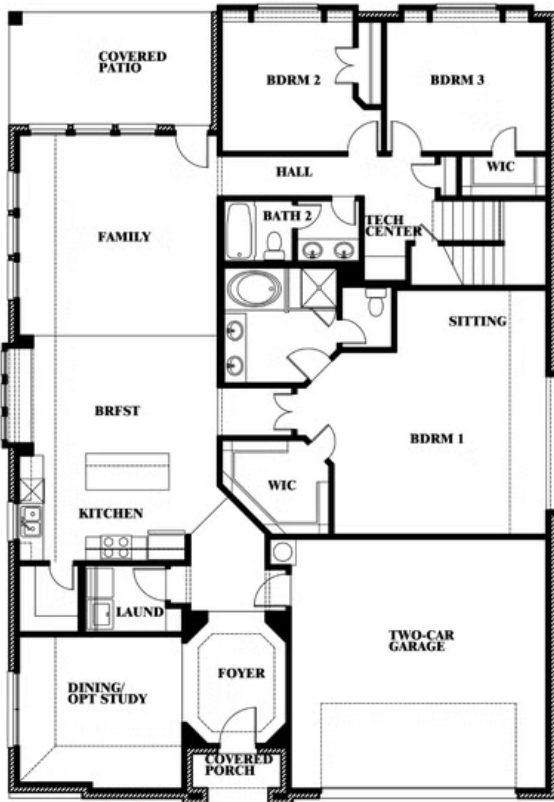

Hawthorne II

BEAR CREEK CLASSIC 60
144 BURNETT DRIVE, LAVON, TX 75166

Hawthorne II

This brochure is for general informational purposes and is to be used as a guide only. Changes may be made during the development process and floorplans, dimensions, fixtures, fittings, finishes and specifications are subject to change without notice. Window placement, balcony configuration, wardrobe sizes and living areas may vary slightly within each plan type. EQUAL HOUSING OPPORTUNITY