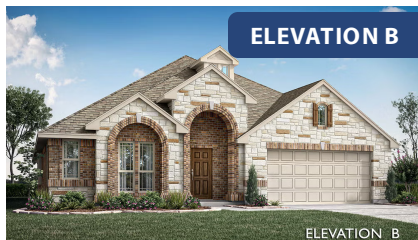

Hawthorne

HOMES FROM
\$434,990

CLASSIC SERIES

BEAR CREEK CLASSIC 60

144 BURNETT DRIVE, LAVON, TX 75166

2,235
SQUARE FEET

4
BEDROOMS

2.0
BATHROOMS

2
CAR GARAGE

Hawthorne

BEAR CREEK CLASSIC 60

144 BURNETT DRIVE, LAVON, TX 75166

Hawthorne

This brochure is for general informational purposes and is to be used as a guide only. Changes may be made during the development process and floorplans, dimensions, fixtures, fittings, finishes and specifications are subject to change without notice. Window placement, balcony configuration, wardrobe sizes and living areas may vary slightly within each plan type. EQUAL HOUSING OPPORTUNITY