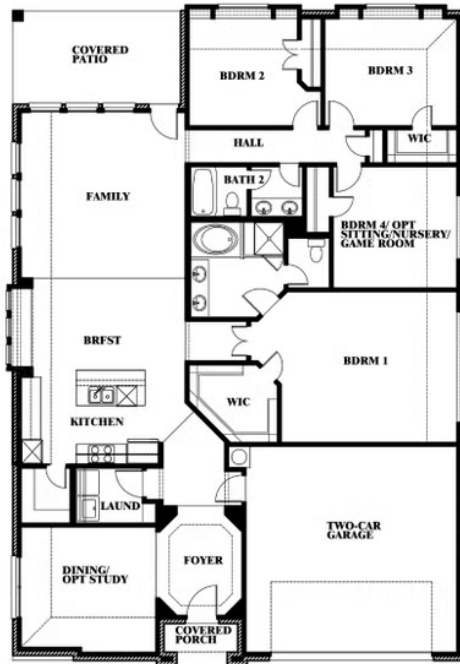

Hawthorne

BEAR CREEK CLASSIC 60

144 BURNETT DRIVE, LAVON, TX 75166

Hawthorne
Opt. Deluxe Kitchen