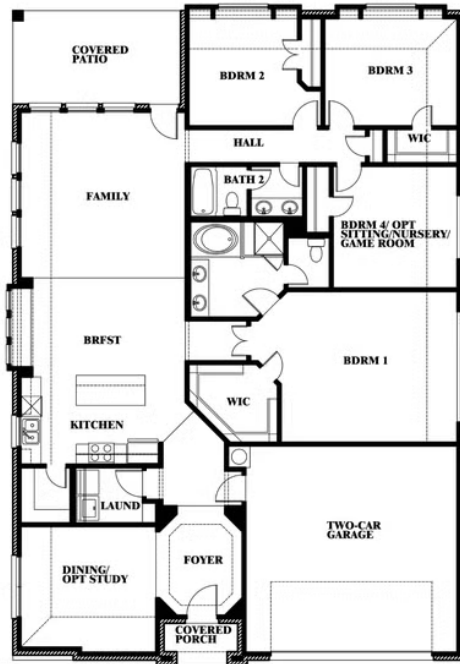

Hawthorne

BEAR CREEK CLASSIC 60

144 BURNETT DRIVE, LAVON, TX 75166

Hawthorne