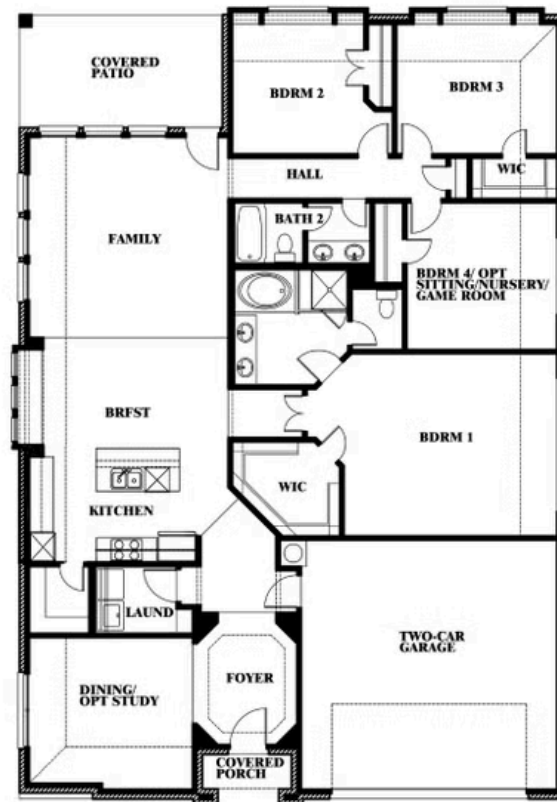

Hawthorne

HOMES FROM
\$434,990

CLASSIC SERIES

BEAR CREEK CLASSIC 60

144 BURNETT DRIVE, LAVON, TX 75166

2,235
SQUARE FEET

4
BEDROOMS

2.0
BATHROOMS

2
CAR GARAGE

Hawthorne

BEAR CREEK CLASSIC 60

144 BURNETT DRIVE, LAVON, TX 75166

Hawthorne

This brochure is for general informational purposes and is to be used as a guide only. Changes may be made during the development process and floorplans, dimensions, fixtures, fittings, finishes and specifications are subject to change without notice. Window placement, balcony configuration, wardrobe sizes and living areas may vary slightly within each plan type. EQUAL HOUSING OPPORTUNITY

Hawthorne

BEAR CREEK CLASSIC 60

144 BURNETT DRIVE, LAVON, TX 75166

Hawthorne Opt. Deluxe Kitchen

This brochure is for general informational purposes and is to be used as a guide only. Changes may be made during the development process and floorplans, dimensions, fixtures, fittings, finishes and specifications are subject to change without notice. Window placement, balcony configuration, wardrobe sizes and living areas may vary slightly within each plan type. EQUAL HOUSING OPPORTUNITY