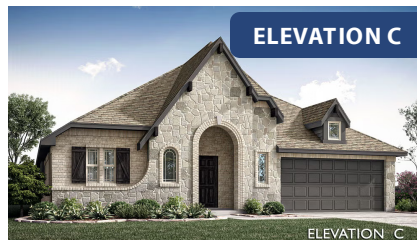

Hawthorne

HOMES FROM
\$434,990

CLASSIC SERIES

BEAR CREEK CLASSIC 60

144 BURNETT DRIVE, LAVON, TX 75166

2,235
SQUARE FEET

4
BEDROOMS

2.0
BATHROOMS

2
CAR GARAGE

Hawthorne

BEAR CREEK CLASSIC 60

144 BURNETT DRIVE, LAVON, TX 75166

Hawthorne

This brochure is for general informational purposes and is to be used as a guide only. Changes may be made during the development process and floorplans, dimensions, fixtures, fittings, finishes and specifications are subject to change without notice. Window placement, balcony configuration, wardrobe sizes and living areas may vary slightly within each plan type. EQUAL HOUSING OPPORTUNITY