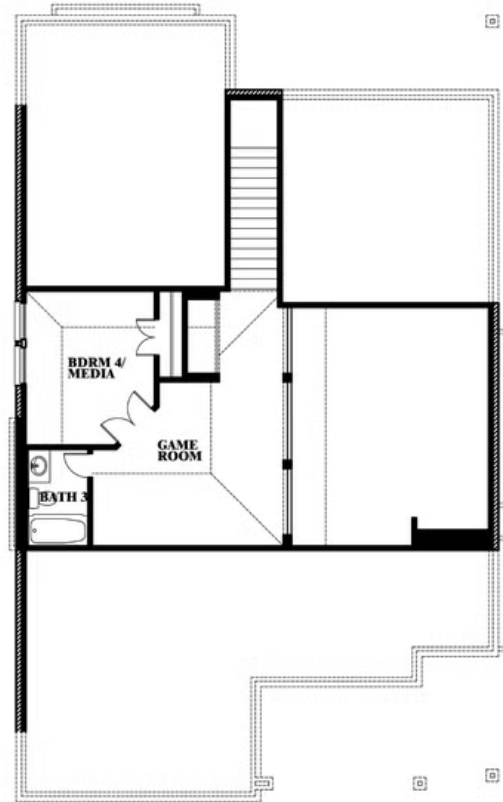

Dogwood III

CLASSIC SERIES

BEAR CREEK CLASSIC 60

144 BURNETT DRIVE, LAVON, TX 75166

HOMES FROM

\$448,990

2,333
SQUARE FEET

4
BEDROOMS

3.0
BATHROOMS

2
CAR GARAGE

ELEVATION C

Dogwood III

BEAR CREEK CLASSIC 60

144 BURNETT DRIVE, LAVON, TX 75166

Dogwood III

This brochure is for general informational purposes and is to be used as a guide only. Changes may be made during the development process and floorplans, dimensions, fixtures, fittings, finishes and specifications are subject to change without notice. Window placement, balcony configuration, wardrobe sizes and living areas may vary slightly within each plan type. EQUAL HOUSING OPPORTUNITY