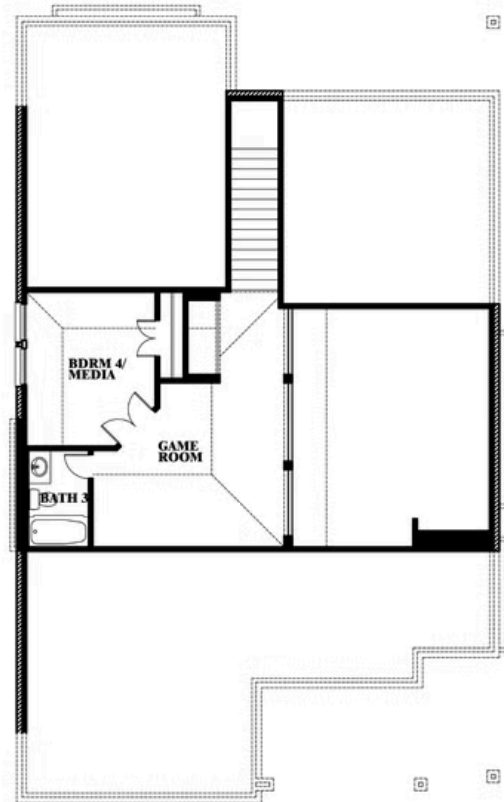

Dogwood III

HOMES FROM
\$448,990

CLASSIC SERIES

BEAR CREEK CLASSIC 60

144 BURNETT DRIVE, LAVON, TX 75166

2,333
SQUARE FEET

4
BEDROOMS

3.0
BATHROOMS

2
CAR GARAGE

ELEVATION C

ELEVATION A

ELEVATION A

ELEVATION ES

ELEVATION ES

ELEVATION FS

ELEVATION FS

ELEVATION G

ELEVATION G

ELEVATION GS

ELEVATION GS

Dogwood III

BEAR CREEK CLASSIC 60

144 BURNETT DRIVE, LAVON, TX 75166

Dogwood III

This brochure is for general informational purposes and is to be used as a guide only. Changes may be made during the development process and floorplans, dimensions, fixtures, fittings, finishes and specifications are subject to change without notice. Window placement, balcony configuration, wardrobe sizes and living areas may vary slightly within each plan type. EQUAL HOUSING OPPORTUNITY