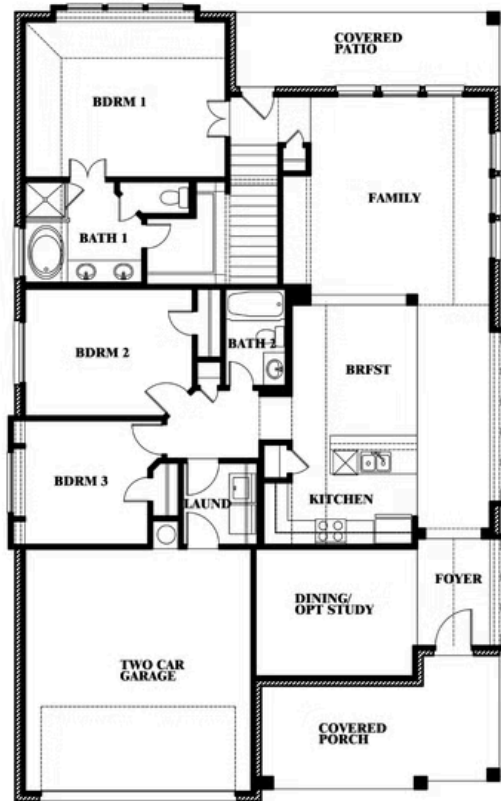

Dogwood III

HOMES FROM
\$448,990

CLASSIC SERIES

BEAR CREEK CLASSIC 60

144 BURNETT DRIVE, LAVON, TX 75166

2,333
SQUARE FEET

4
BEDROOMS

3.0
BATHROOMS

2
CAR GARAGE

ELEVATION C

ELEVATION A

ELEVATION A

ELEVATION ES

ELEVATION ES

ELEVATION FS

ELEVATION FS

ELEVATION G

ELEVATION G

ELEVATION GS

ELEVATION GS

Dogwood III

BEAR CREEK CLASSIC 60

144 BURNETT DRIVE, LAVON, TX 75166

Dogwood III

This brochure is for general informational purposes and is to be used as a guide only. Changes may be made during the development process and floorplans, dimensions, fixtures, fittings, finishes and specifications are subject to change without notice. Window placement, balcony configuration, wardrobe sizes and living areas may vary slightly within each plan type. EQUAL HOUSING OPPORTUNITY