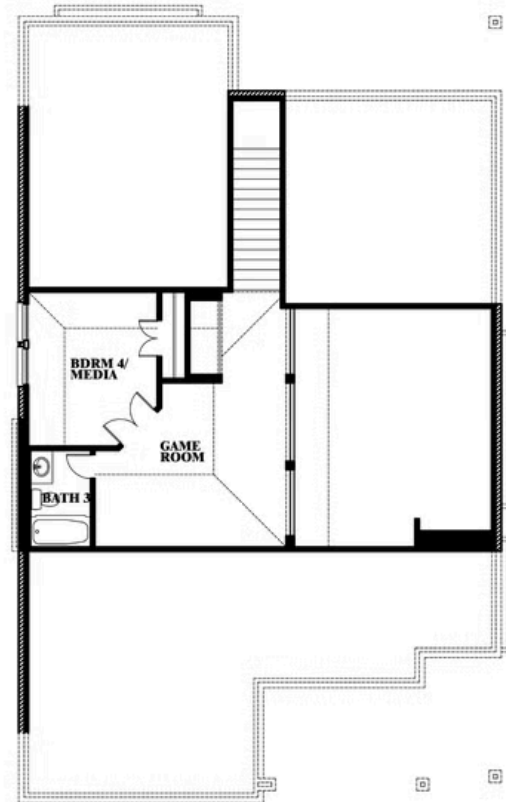

Dogwood III

CLASSIC SERIES

BEAR CREEK CLASSIC 60

144 BURNETT DRIVE, LAVON, TX 75166

HOMES FROM
\$448,990

2,333
SQUARE FEET

4
BEDROOMS

3.0
BATHROOMS

2
CAR GARAGE

Dogwood III

BEAR CREEK CLASSIC 60

144 BURNETT DRIVE, LAVON, TX 75166

Dogwood III

This brochure is for general informational purposes and is to be used as a guide only. Changes may be made during the development process and floorplans, dimensions, fixtures, fittings, finishes and specifications are subject to change without notice. Window placement, balcony configuration, wardrobe sizes and living areas may vary slightly within each plan type. EQUAL HOUSING OPPORTUNITY