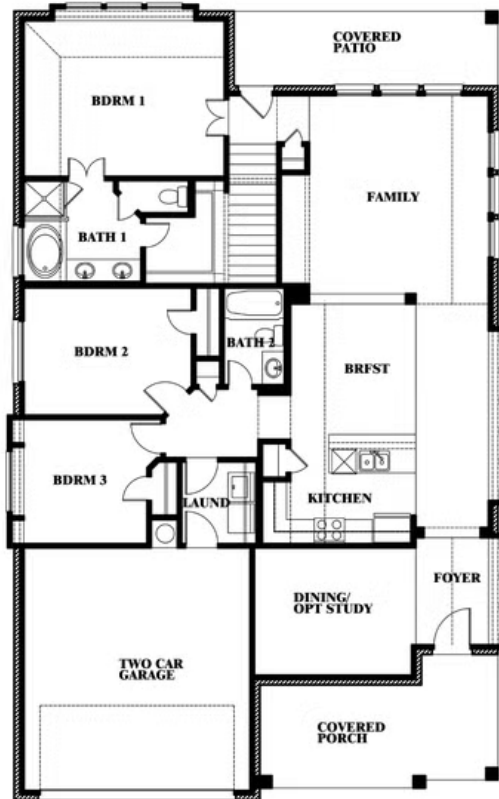

Dogwood III

CLASSIC SERIES

BEAR CREEK CLASSIC 60

144 BURNETT DRIVE, LAVON, TX 75166

HOMES FROM

\$448,990

2,333
SQUARE FEET

4
BEDROOMS

3.0
BATHROOMS

2
CAR GARAGE

ELEVATION C

Dogwood III

BEAR CREEK CLASSIC 60

144 BURNETT DRIVE, LAVON, TX 75166

Dogwood III

This brochure is for general informational purposes and is to be used as a guide only. Changes may be made during the development process and floorplans, dimensions, fixtures, fittings, finishes and specifications are subject to change without notice. Window placement, balcony configuration, wardrobe sizes and living areas may vary slightly within each plan type. EQUAL HOUSING OPPORTUNITY