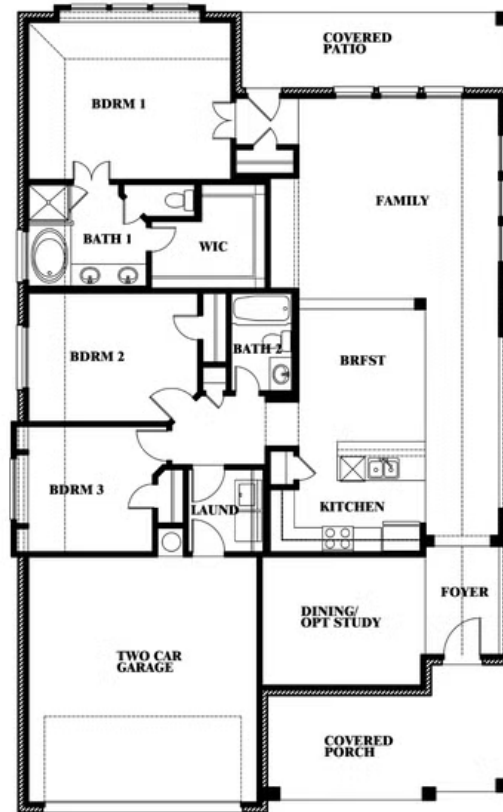

Dogwood

HOMES FROM
\$403,990

CLASSIC SERIES

BEAR CREEK CLASSIC 60

144 BURNETT DRIVE, LAVON, TX 75166

1,840
SQUARE FEET

3
BEDROOMS

2.0
BATHROOMS

2
CAR GARAGE

ELEVATION ES

ELEVATION A

ELEVATION A

ELEVATION C

ELEVATION C

ELEVATION FS

ELEVATION FS

ELEVATION G

ELEVATION G

ELEVATION GS

ELEVATION GS

Dogwood

BEAR CREEK CLASSIC 60

144 BURNETT DRIVE, LAVON, TX 75166

Dogwood

This brochure is for general informational purposes and is to be used as a guide only. Changes may be made during the development process and floorplans, dimensions, fixtures, fittings, finishes and specifications are subject to change without notice. Window placement, balcony configuration, wardrobe sizes and living areas may vary slightly within each plan type. EQUAL HOUSING OPPORTUNITY