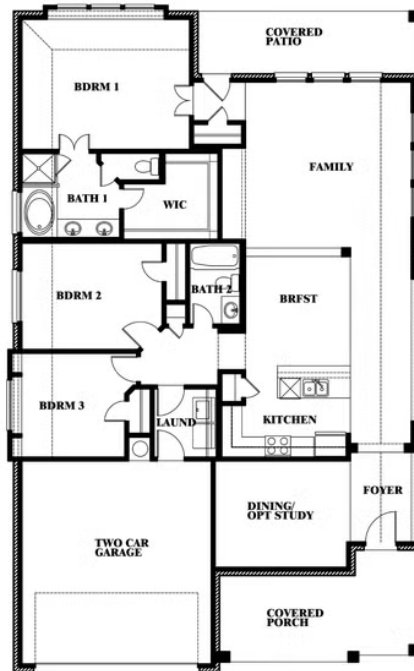

Dogwood

BEAR CREEK CLASSIC 60

144 BURNETT DRIVE, LAVON, TX 75166

Dogwood