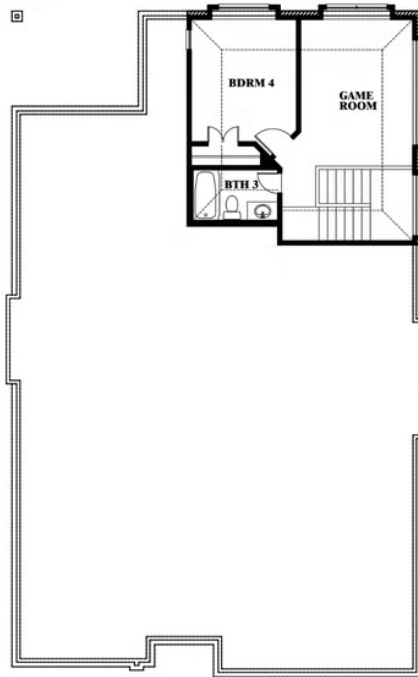

Cypress II

BEAR CREEK CLASSIC 60

144 BURNETT DRIVE, LAVON, TX 75166

Cypress II