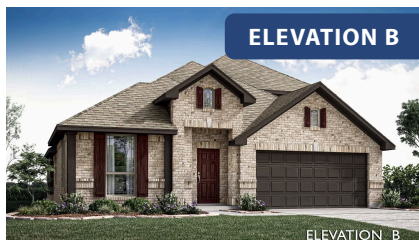

# Cypress II

CLASSIC SERIES

**BEAR CREEK CLASSIC 60**

144 BURNETT DRIVE, LAVON, TX 75166

**Model Home**

HOMES FROM  
**\$449,990**

**2,454**  
SQUARE FEET

**4**  
BEDROOMS

**3.0**  
BATHROOMS

**2**  
CAR GARAGE

**ELEVATION F**

**ELEVATION B**

ELEVATION B

**ELEVATION C**

ELEVATION C

**ELEVATION D**