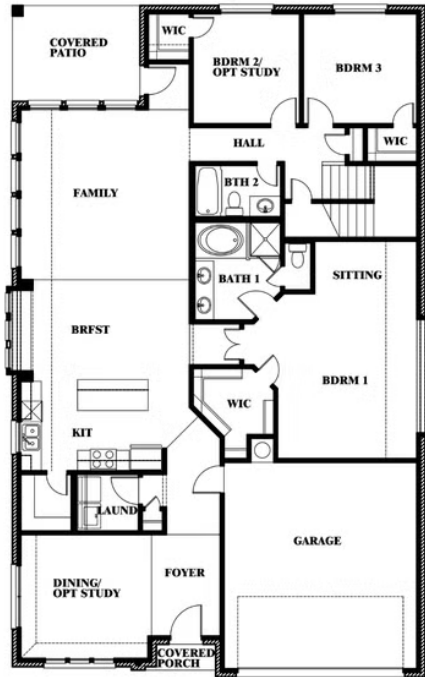

Cypress II

BEAR CREEK CLASSIC 60

144 BURNETT DRIVE, LAVON, TX 75166

Cypress II