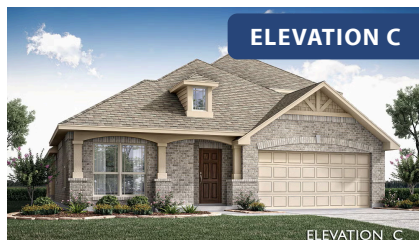

# Cypress II

CLASSIC SERIES

**BEAR CREEK CLASSIC 60**

144 BURNETT DRIVE, LAVON, TX 75166

**Model Home**

HOMES FROM  
**\$449,990**

**2,454**  
SQUARE FEET

**4**  
BEDROOMS

**3.0**  
BATHROOMS

**2**  
CAR GARAGE

**ELEVATION F**

**ELEVATION B**

ELEVATION B

**ELEVATION C**

ELEVATION C

**ELEVATION D**

ELEVATION D

**ELEVATION E**

ELEVATION E