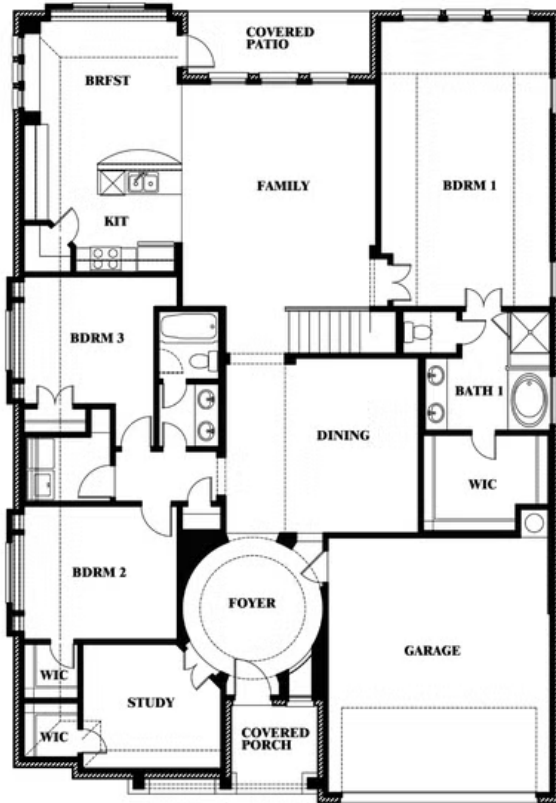

Carolina IV

HOMES FROM
\$505,990

CLASSIC SERIES

BEAR CREEK CLASSIC 60

144 BURNETT DRIVE, LAVON, TX 75166

3,280
SQUARE FEET

4
BEDROOMS

3.0
BATHROOMS

2
CAR GARAGE

ELEVATION D

ELEVATION A

ELEVATION A

ELEVATION AS

ELEVATION AS

ELEVATION C

ELEVATION C

ELEVATION E

ELEVATION E

ELEVATION F

ELEVATION F

Carolina IV

BEAR CREEK CLASSIC 60

144 BURNETT DRIVE, LAVON, TX 75166

Carolina IV

This brochure is for general informational purposes and is to be used as a guide only. Changes may be made during the development process and floorplans, dimensions, fixtures, fittings, finishes and specifications are subject to change without notice. Window placement, balcony configuration, wardrobe sizes and living areas may vary slightly within each plan type. EQUAL HOUSING OPPORTUNITY