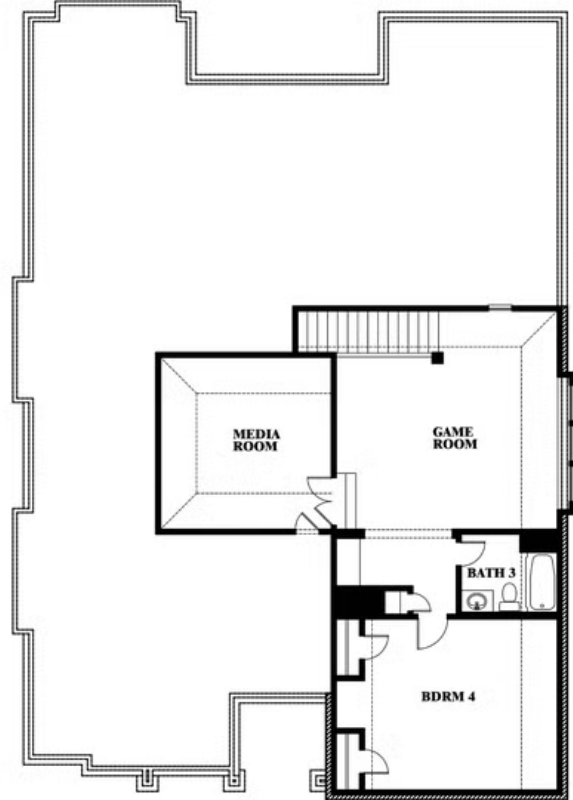

Carolina IV

HOMES FROM
\$505,990

CLASSIC SERIES

BEAR CREEK CLASSIC 60

144 BURNETT DRIVE, LAVON, TX 75166

3,280
SQUARE FEET

4
BEDROOMS

3.0
BATHROOMS

2
CAR GARAGE

ELEVATION D

ELEVATION A

ELEVATION A

ELEVATION AS

ELEVATION AS

ELEVATION C

ELEVATION C

ELEVATION E

ELEVATION E

ELEVATION F

ELEVATION F

Carolina IV

BEAR CREEK CLASSIC 60

144 BURNETT DRIVE, LAVON, TX 75166

Carolina IV

This brochure is for general informational purposes and is to be used as a guide only. Changes may be made during the development process and floorplans, dimensions, fixtures, fittings, finishes and specifications are subject to change without notice. Window placement, balcony configuration, wardrobe sizes and living areas may vary slightly within each plan type. EQUAL HOUSING OPPORTUNITY