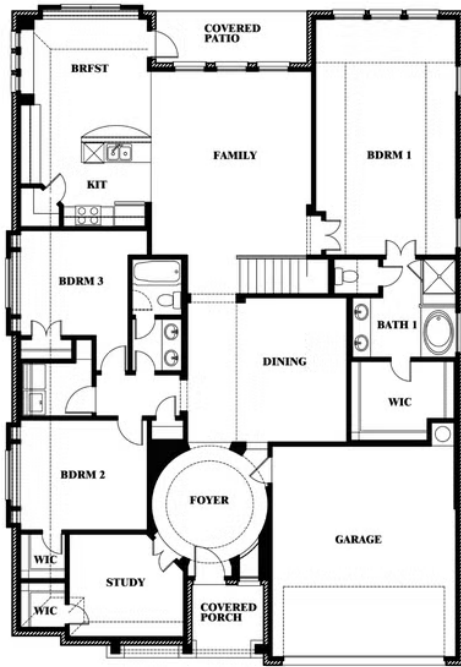

Carolina IV

BEAR CREEK CLASSIC 60
144 BURNETT DRIVE, LAVON, TX 75166

Carolina IV