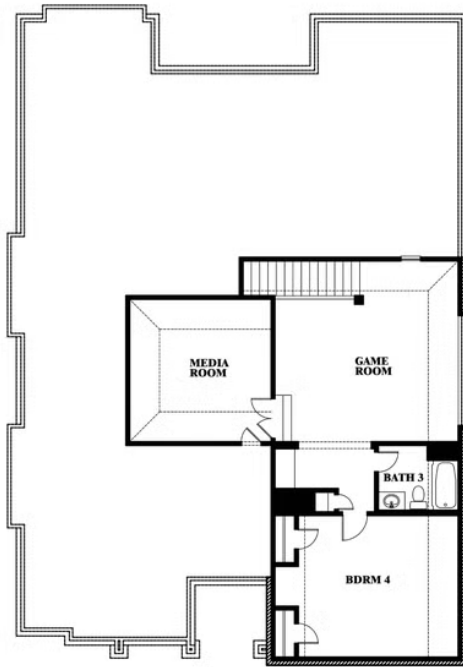

Carolina IV

BEAR CREEK CLASSIC 60
144 BURNETT DRIVE, LAVON, TX 75166

Carolina IV