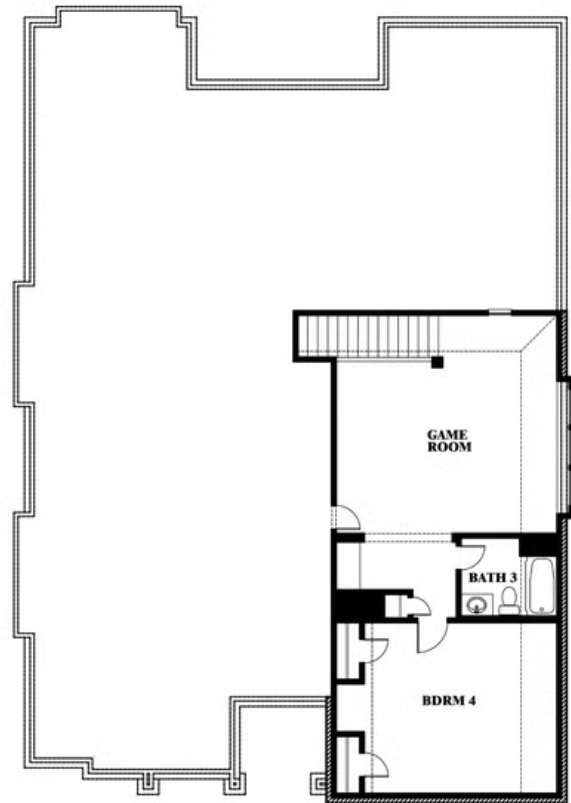

Carolina III

HOMES FROM
\$494,990

CLASSIC SERIES

BEAR CREEK CLASSIC 60

144 BURNETT DRIVE, LAVON, TX 75166

3,067
SQUARE FEET

4
BEDROOMS

3.0
BATHROOMS

ELEVATION E

ELEVATION E

ELEVATION F

ELEVATION F

Carolina III

BEAR CREEK CLASSIC 60
144 BURNETT DRIVE, LAVON, TX 75166

Carolina III

This brochure is for general informational purposes and is to be used as a guide only. Changes may be made during the development process and floorplans, dimensions, fixtures, fittings, finishes and specifications are subject to change without notice. Window placement, balcony configuration, wardrobe sizes and living areas may vary slightly within each plan type. EQUAL HOUSING OPPORTUNITY