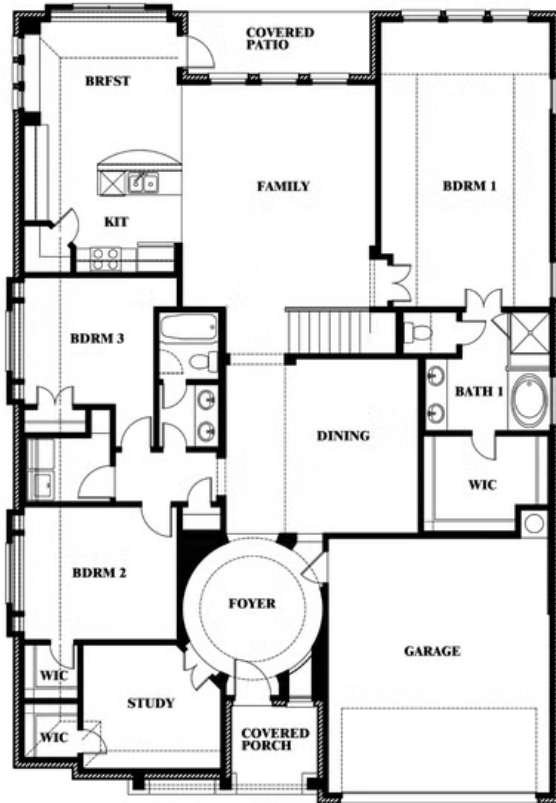

Carolina III

HOMES FROM
\$494,990

CLASSIC SERIES

BEAR CREEK CLASSIC 60

144 BURNETT DRIVE, LAVON, TX 75166

3,067
SQUARE FEET

4
BEDROOMS

3.0
BATHROOMS

ELEVATION E

ELEVATION E

ELEVATION F

ELEVATION F

Carolina III

BEAR CREEK CLASSIC 60
144 BURNETT DRIVE, LAVON, TX 75166

Carolina III

This brochure is for general informational purposes and is to be used as a guide only. Changes may be made during the development process and floorplans, dimensions, fixtures, fittings, finishes and specifications are subject to change without notice. Window placement, balcony configuration, wardrobe sizes and living areas may vary slightly within each plan type. EQUAL HOUSING OPPORTUNITY