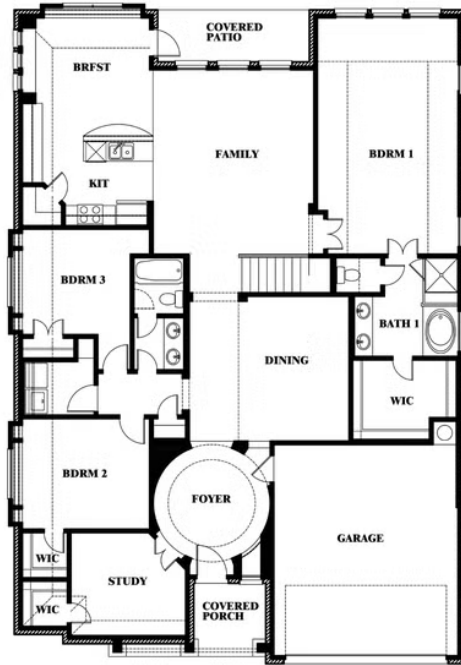

Carolina III

BEAR CREEK CLASSIC 60

144 BURNETT DRIVE, LAVON, TX 75166

Carolina III