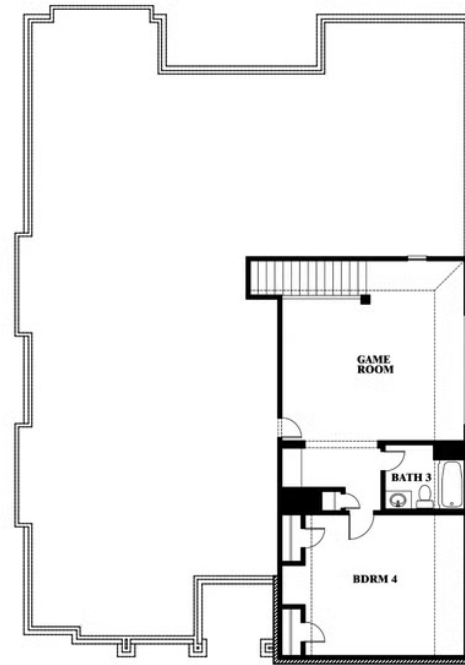

Carolina III

BEAR CREEK CLASSIC 60

144 BURNETT DRIVE, LAVON, TX 75166

Carolina III