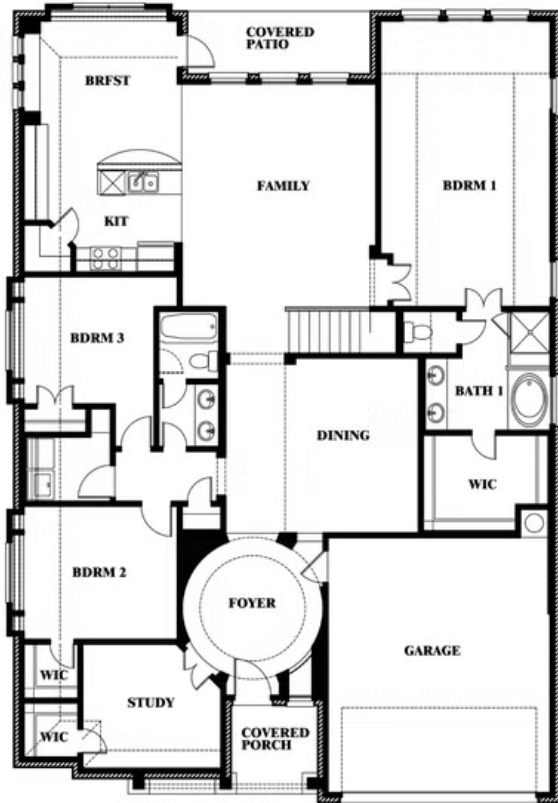

Carolina II

HOMES FROM
\$477,990

CLASSIC SERIES

BEAR CREEK CLASSIC 60

144 BURNETT DRIVE, LAVON, TX 75166

2,771
SQUARE FEET

3
BEDROOMS

3.0
BATHROOMS

2
CAR GARAGE

ELEVATION D

ELEVATION A

ELEVATION A

ELEVATION AS

ELEVATION AS

ELEVATION C

ELEVATION C

ELEVATION E

ELEVATION E

ELEVATION F

ELEVATION F

Carolina II

BEAR CREEK CLASSIC 60

144 BURNETT DRIVE, LAVON, TX 75166

Carolina II

This brochure is for general informational purposes and is to be used as a guide only. Changes may be made during the development process and floorplans, dimensions, fixtures, fittings, finishes and specifications are subject to change without notice. Window placement, balcony configuration, wardrobe sizes and living areas may vary slightly within each plan type. EQUAL HOUSING OPPORTUNITY