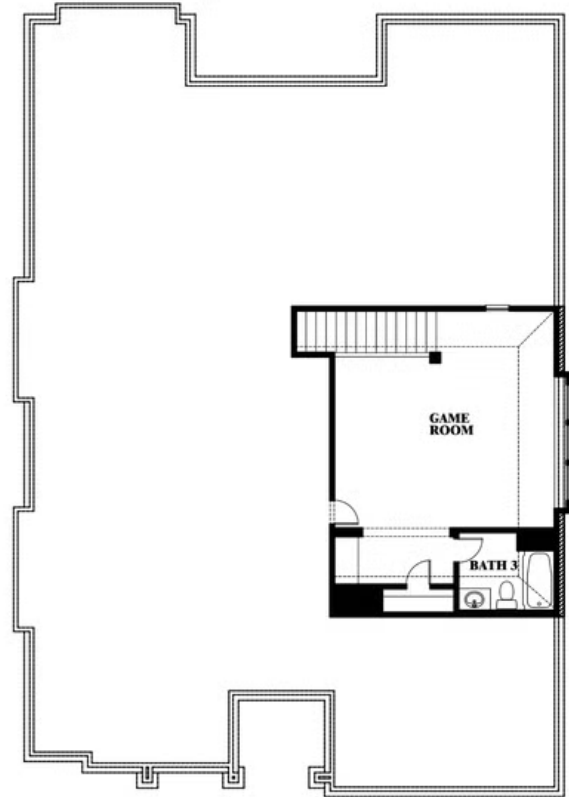

Carolina II

HOMES FROM
\$477,990

CLASSIC SERIES

BEAR CREEK CLASSIC 60

144 BURNETT DRIVE, LAVON, TX 75166

2,771
SQUARE FEET

3
BEDROOMS

3.0
BATHROOMS

ELEVATION E

ELEVATION E

ELEVATION F

ELEVATION F

Carolina II

BEAR CREEK CLASSIC 60

144 BURNETT DRIVE, LAVON, TX 75166

Carolina II

This brochure is for general informational purposes and is to be used as a guide only. Changes may be made during the development process and floorplans, dimensions, fixtures, fittings, finishes and specifications are subject to change without notice. Window placement, balcony configuration, wardrobe sizes and living areas may vary slightly within each plan type. EQUAL HOUSING OPPORTUNITY