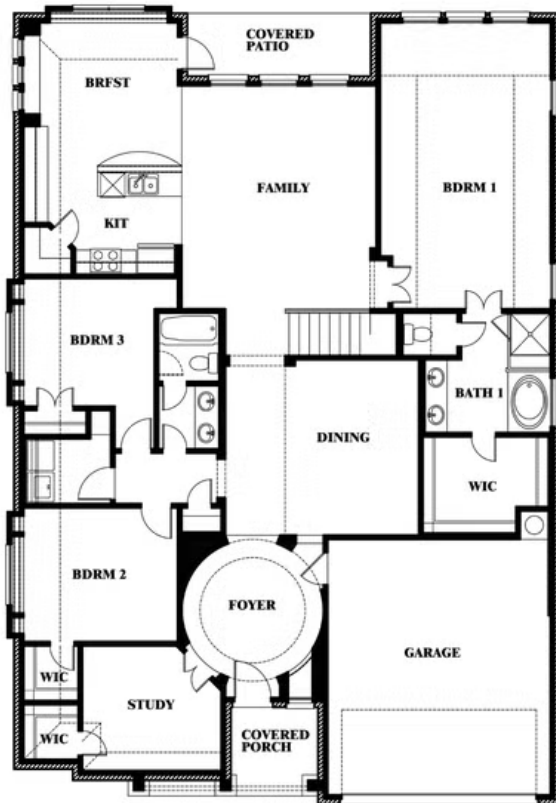

Carolina II

HOMES FROM
\$477,990

CLASSIC SERIES

BEAR CREEK CLASSIC 60

144 BURNETT DRIVE, LAVON, TX 75166

2,771
SQUARE FEET

3
BEDROOMS

3.0
BATHROOMS

ELEVATION E

ELEVATION E

ELEVATION F

ELEVATION F

Carolina II

BEAR CREEK CLASSIC 60

144 BURNETT DRIVE, LAVON, TX 75166

Carolina II

This brochure is for general informational purposes and is to be used as a guide only. Changes may be made during the development process and floorplans, dimensions, fixtures, fittings, finishes and specifications are subject to change without notice. Window placement, balcony configuration, wardrobe sizes and living areas may vary slightly within each plan type. EQUAL HOUSING OPPORTUNITY

Carolina II

BEAR CREEK CLASSIC 60

144 BURNETT DRIVE, LAVON, TX 75166

Carolina II with Media Room

This brochure is for general informational purposes and is to be used as a guide only. Changes may be made during the development process and floorplans, dimensions, fixtures, fittings, finishes and specifications are subject to change without notice. Window placement, balcony configuration, wardrobe sizes and living areas may vary slightly within each plan type. EQUAL HOUSING OPPORTUNITY