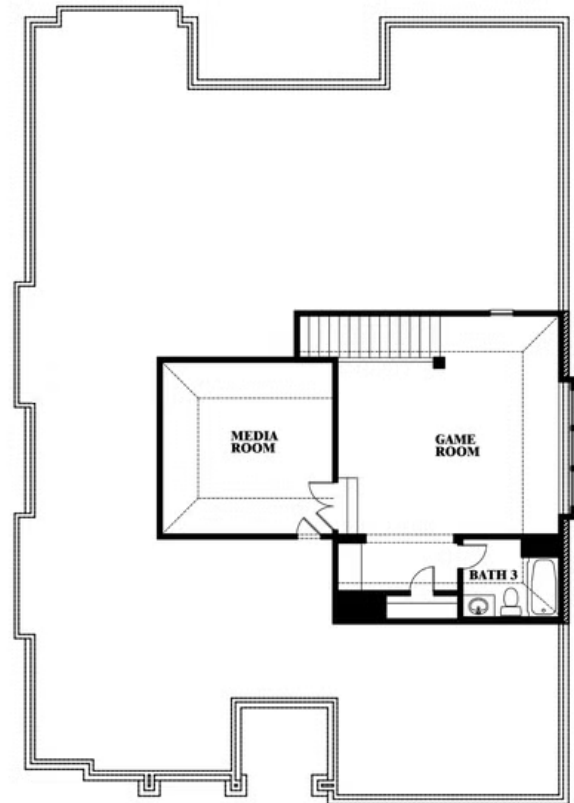

Carolina II

HOMES FROM
\$477,990

CLASSIC SERIES

BEAR CREEK CLASSIC 60

144 BURNETT DRIVE, LAVON, TX 75166

2,771
SQUARE FEET

3
BEDROOMS

3.0
BATHROOMS

This brochure is for general informational purposes and is to be used as a guide only. Changes may be made during the development process and floorplans, dimensions, fixtures, fittings, finishes and specifications are subject to change without notice. Window placement, balcony configuration, wardrobe sizes and living areas may vary slightly within each plan type. EQUAL HOUSING OPPORTUNITY

Carolina II

BEAR CREEK CLASSIC 60

144 BURNETT DRIVE, LAVON, TX 75166

Carolina II with Media Room

This brochure is for general informational purposes and is to be used as a guide only. Changes may be made during the development process and floorplans, dimensions, fixtures, fittings, finishes and specifications are subject to change without notice. Window placement, balcony configuration, wardrobe sizes and living areas may vary slightly within each plan type. EQUAL HOUSING OPPORTUNITY