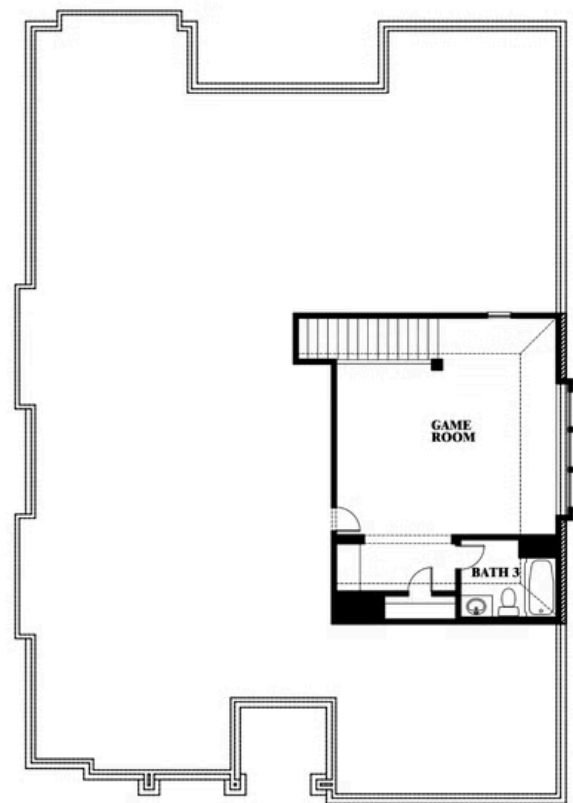

Carolina II

HOMES FROM
\$477,990

CLASSIC SERIES

BEAR CREEK CLASSIC 60

144 BURNETT DRIVE, LAVON, TX 75166

2,771
SQUARE FEET

3
BEDROOMS

3.0
BATHROOMS

2
CAR GARAGE

ELEVATION D

ELEVATION A

ELEVATION A

ELEVATION AS

ELEVATION AS

ELEVATION C

ELEVATION C

ELEVATION E

ELEVATION E

ELEVATION F

ELEVATION F

Carolina II

BEAR CREEK CLASSIC 60

144 BURNETT DRIVE, LAVON, TX 75166

Carolina II

This brochure is for general informational purposes and is to be used as a guide only. Changes may be made during the development process and floorplans, dimensions, fixtures, fittings, finishes and specifications are subject to change without notice. Window placement, balcony configuration, wardrobe sizes and living areas may vary slightly within each plan type. EQUAL HOUSING OPPORTUNITY