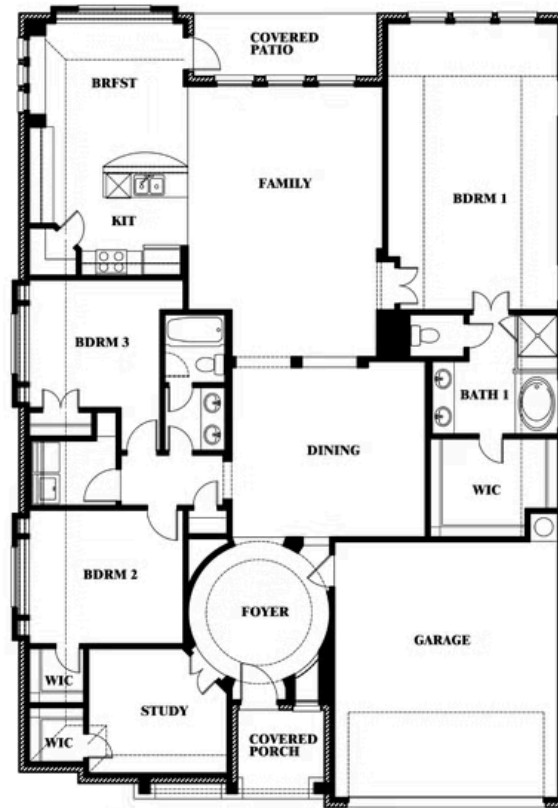

Carolina

HOMES FROM
\$436,990

CLASSIC SERIES

BEAR CREEK CLASSIC 60

144 BURNETT DRIVE, LAVON, TX 75166

2,313
SQUARE FEET

3
BEDROOMS

2.0
BATHROOMS

2
CAR GARAGE

ELEVATION C

ELEVATION A

ELEVATION A

ELEVATION AS

ELEVATION AS

ELEVATION D

ELEVATION D

Carolina

BEAR CREEK CLASSIC 60

144 BURNETT DRIVE, LAVON, TX 75166

Carolina

This brochure is for general informational purposes and is to be used as a guide only. Changes may be made during the development process and floorplans, dimensions, fixtures, fittings, finishes and specifications are subject to change without notice. Window placement, balcony configuration, wardrobe sizes and living areas may vary slightly within each plan type. EQUAL HOUSING OPPORTUNITY