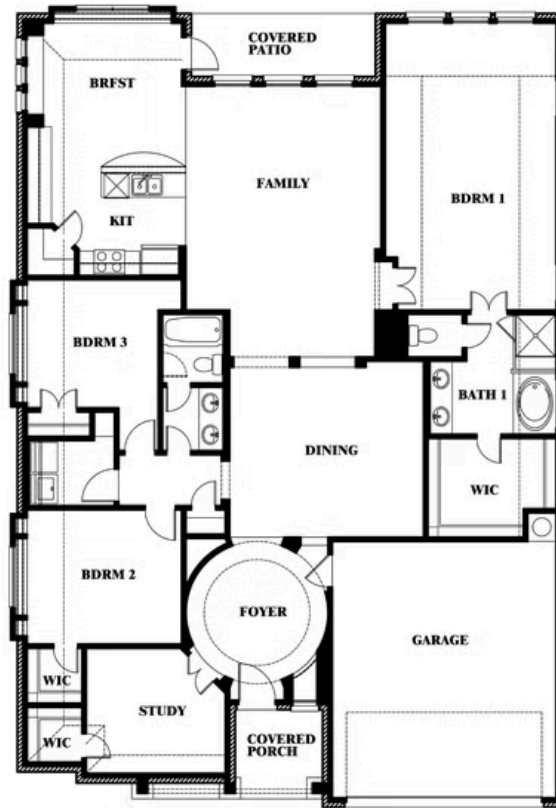

Carolina

HOMES FROM
\$436,990

CLASSIC SERIES

BEAR CREEK CLASSIC 60

144 BURNETT DRIVE, LAVON, TX 75166

2,313
SQUARE FEET

3
BEDROOMS

2.0
BATHROOMS

2
CAR GARAGE

ELEVATION C

ELEVATION A

ELEVATION A

ELEVATION AS

ELEVATION AS

ELEVATION D

ELEVATION D

Carolina

BEAR CREEK CLASSIC 60

144 BURNETT DRIVE, LAVON, TX 75166

Carolina

This brochure is for general informational purposes and is to be used as a guide only. Changes may be made during the development process and floorplans, dimensions, fixtures, fittings, finishes and specifications are subject to change without notice. Window placement, balcony configuration, wardrobe sizes and living areas may vary slightly within each plan type. EQUAL HOUSING OPPORTUNITY