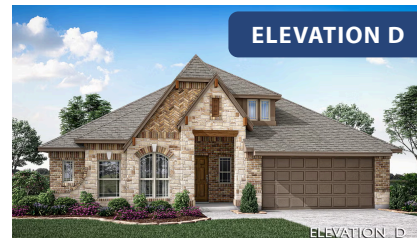

Carolina

HOMES FROM
\$436,990

CLASSIC SERIES

BEAR CREEK CLASSIC 60

144 BURNETT DRIVE, LAVON, TX 75166

2,313
SQUARE FEET

3
BEDROOMS

2.0
BATHROOMS

2
CAR GARAGE

ELEVATION C

ELEVATION A

ELEVATION A

ELEVATION AS

ELEVATION AS

ELEVATION D

ELEVATION D

Carolina

BEAR CREEK CLASSIC 60

144 BURNETT DRIVE, LAVON, TX 75166

Carolina

This brochure is for general informational purposes and is to be used as a guide only. Changes may be made during the development process and floorplans, dimensions, fixtures, fittings, finishes and specifications are subject to change without notice. Window placement, balcony configuration, wardrobe sizes and living areas may vary slightly within each plan type. EQUAL HOUSING OPPORTUNITY