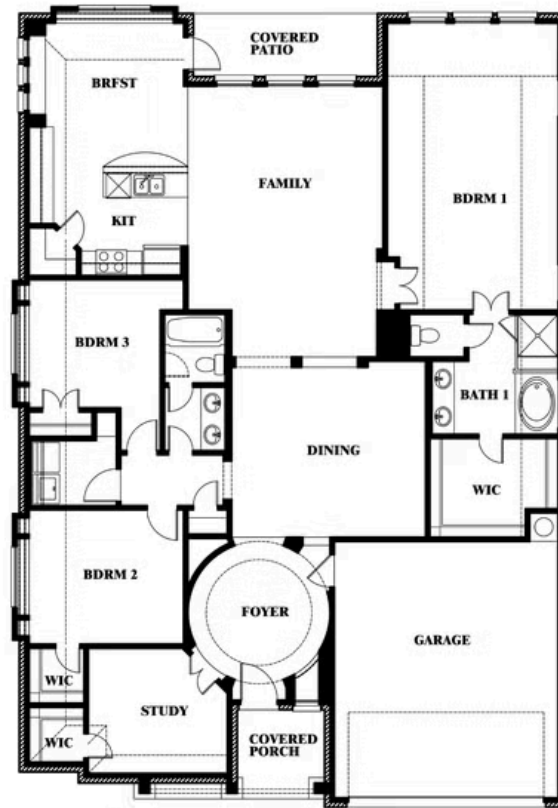

Carolina

HOMES FROM
\$436,990

CLASSIC SERIES

BEAR CREEK CLASSIC 60

144 BURNETT DRIVE, LAVON, TX 75166

2,313
SQUARE FEET

3
BEDROOMS

2.0
BATHROOMS

2
CAR GARAGE

ELEVATION C

Document generated Dec 3, 2024. Prices, plans, square footage, features and materials are subject to change at any time without notice and vary among communities. Listed prices are for informational purposes only, are not binding, and do not create any contractual obligation(s). The price of any home is dependent on numerous factors, all of which are unique to a specific home, and is not guaranteed until specified in a binding contract. Pricing of elevations and additional optional beds/baths vary per plan. Some plans require a premium homesite. Please ask the Community Manager for details. Renderings of homes are artist concepts and may not reflect exact colors and materials.

Carolina

BEAR CREEK CLASSIC 60

144 BURNETT DRIVE, LAVON, TX 75166

Carolina

This brochure is for general informational purposes and is to be used as a guide only. Changes may be made during the development process and floorplans, dimensions, fixtures, fittings, finishes and specifications are subject to change without notice. Window placement, balcony configuration, wardrobe sizes and living areas may vary slightly within each plan type. EQUAL HOUSING OPPORTUNITY