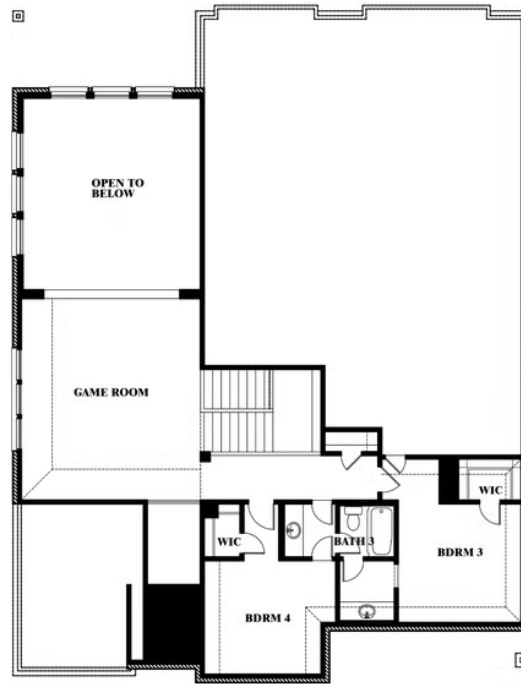

Bellflower

BEAR CREEK CLASSIC 60
144 BURNETT DRIVE, LAVON, TX 75166

Bellflower