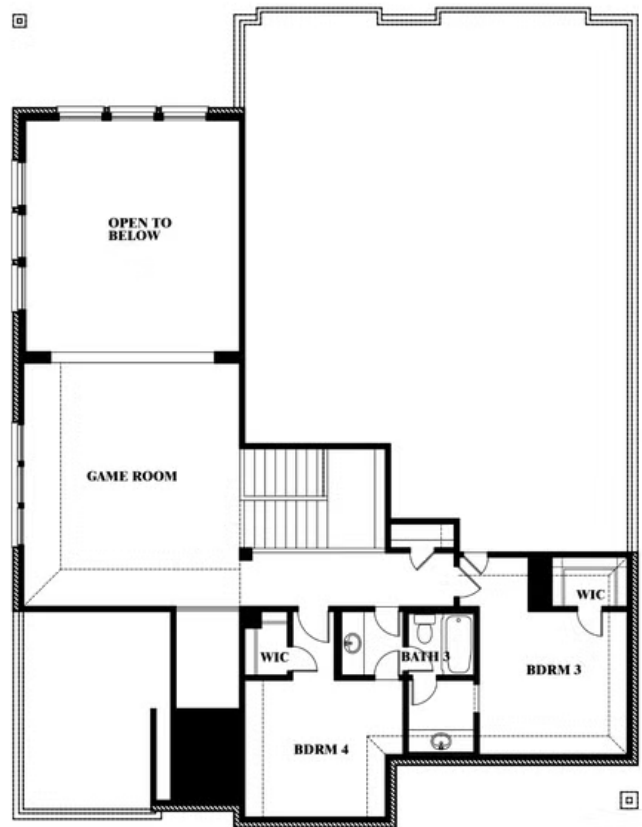

Bellflower

HOMES FROM
\$535,990

CLASSIC SERIES

BEAR CREEK CLASSIC 60

144 BURNETT DRIVE, LAVON, TX 75166

3,527
SQUARE FEET

4
BEDROOMS

3.5
BATHROOMS

2
CAR GARAGE

ELEVATION D

ELEVATION A

ELEVATION A

ELEVATION AS

ELEVATION AS

ELEVATION B

ELEVATION B

ELEVATION C

ELEVATION C

Bellflower

BEAR CREEK CLASSIC 60

144 BURNETT DRIVE, LAVON, TX 75166

Bellflower

This brochure is for general informational purposes and is to be used as a guide only. Changes may be made during the development process and floorplans, dimensions, fixtures, fittings, finishes and specifications are subject to change without notice. Window placement, balcony configuration, wardrobe sizes and living areas may vary slightly within each plan type. EQUAL HOUSING OPPORTUNITY