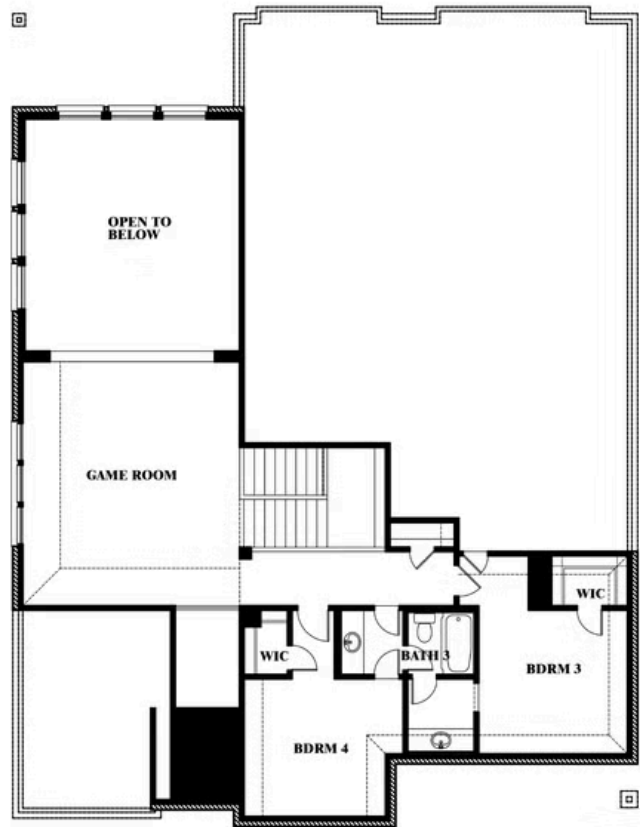

Bellflower

HOMES FROM
\$535,990

CLASSIC SERIES

BEAR CREEK CLASSIC 60

144 BURNETT DRIVE, LAVON, TX 75166

3,527
SQUARE FEET

4
BEDROOMS

3.5
BATHROOMS

2
CAR GARAGE

ELEVATION D

ELEVATION A

ELEVATION A

ELEVATION AS

ELEVATION AS

ELEVATION B

ELEVATION B

Bellflower

BEAR CREEK CLASSIC 60

144 BURNETT DRIVE, LAVON, TX 75166

Bellflower

This brochure is for general informational purposes and is to be used as a guide only. Changes may be made during the development process and floorplans, dimensions, fixtures, fittings, finishes and specifications are subject to change without notice. Window placement, balcony configuration, wardrobe sizes and living areas may vary slightly within each plan type. EQUAL HOUSING OPPORTUNITY