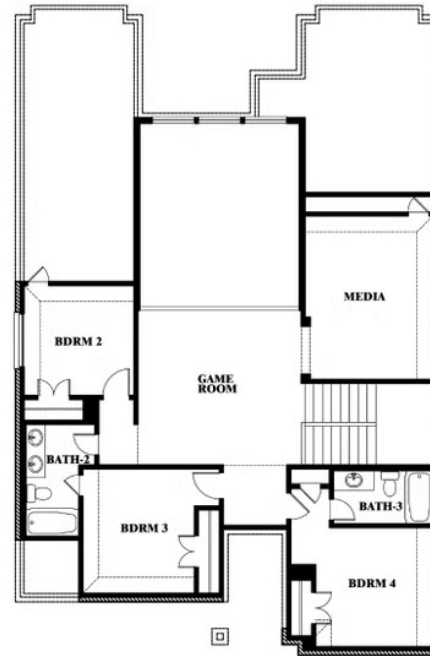

Violet IV

BEAR CREEK CLASSIC 50

144 BURNETT DRIVE, LAVON, TX 75166

VIOLET IV FLOOR PLAN WITH OPTIONAL BEDROOM AT STUDY

Violet IV Opt. Bed 5 & Bath 4 at Study