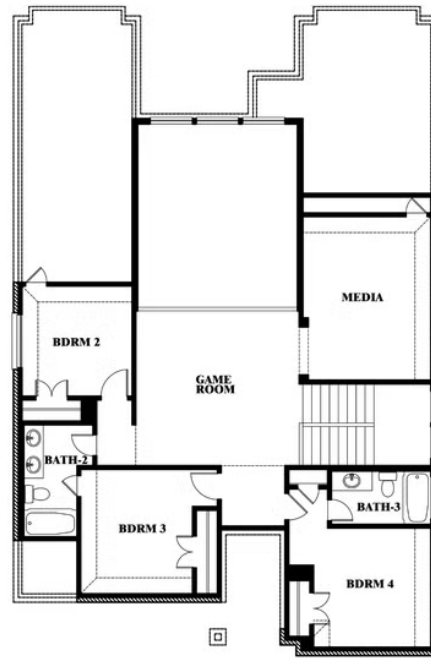

Violet IV

VIOLET IV FLOOR PLAN

BEAR CREEK CLASSIC 50

144 BURNETT DRIVE, LAVON, TX 75166

Violet IV