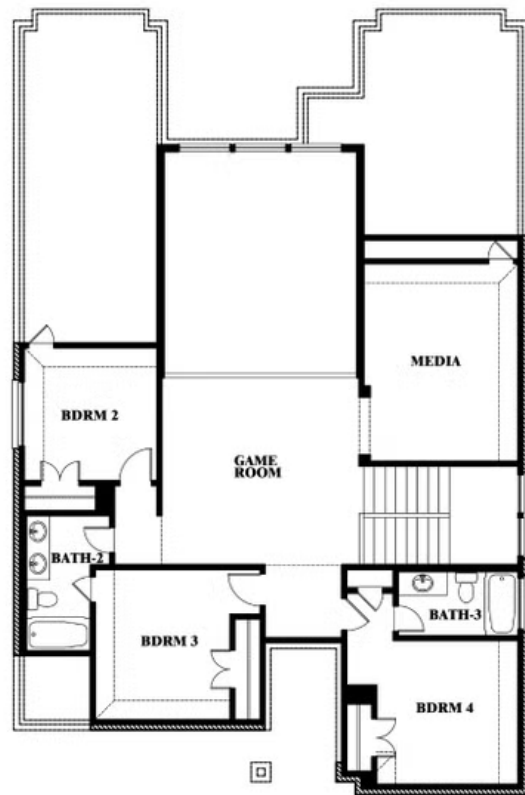

Violet IV

CLASSIC SERIES

BEAR CREEK CLASSIC 50

144 BURNETT DRIVE, LAVON, TX 75166

HOMES FROM

\$484,990

2,838

SQUARE FEET

VIOLET IV FLOOR PLAN

BEAR CREEK CLASSIC 50

144 BURNETT DRIVE, LAVON, TX 75166

Violet IV

This brochure is for general informational purposes and is to be used as a guide only. Changes may be made during the development process and floorplans, dimensions, fixtures, fittings, finishes and specifications are subject to change without notice. Window placement, balcony configuration, wardrobe sizes and living areas may vary slightly within each plan type. EQUAL HOUSING OPPORTUNITY

Violet IV

BEAR CREEK CLASSIC 50

144 BURNETT DRIVE, LAVON, TX 75166

VIOLET IV FLOOR PLAN WITH OPTIONAL BEDROOM AT STUDY

Violet IV Opt. Bed 5 & Bath 4 at Study

This brochure is for general informational purposes and is to be used as a guide only. Changes may be made during the development process and floorplans, dimensions, fixtures, fittings, finishes and specifications are subject to change without notice. Window placement, balcony configuration, wardrobe sizes and living areas may vary slightly within each plan type. EQUAL HOUSING OPPORTUNITY