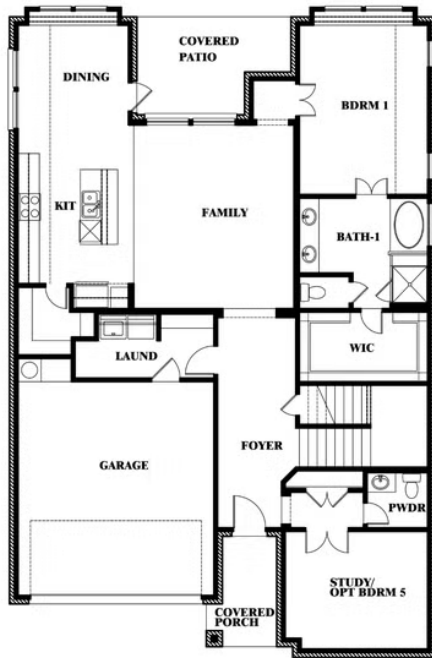

Violet IV

VIOLET IV FLOOR PLAN

BEAR CREEK CLASSIC 50

144 BURNETT DRIVE, LAVON, TX 75166

Violet IV