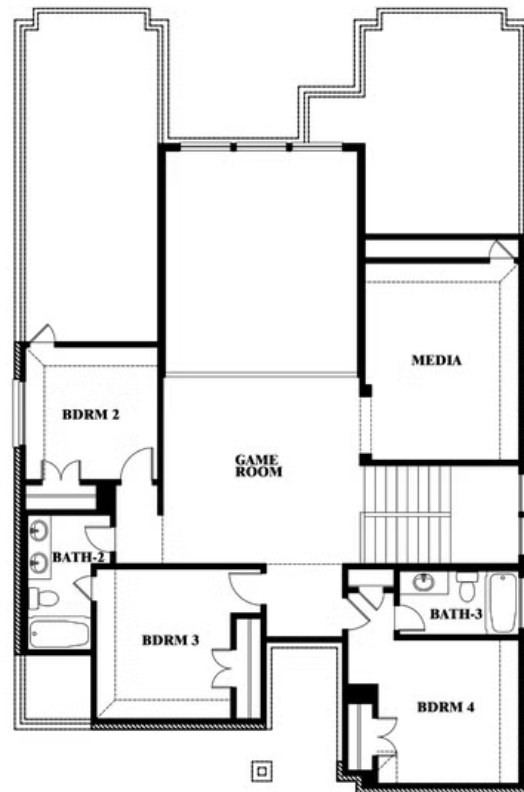

Violet IV

CLASSIC SERIES

BEAR CREEK CLASSIC 50

144 BURNETT DRIVE, LAVON, TX 75166

HOMES FROM

\$484,990

2,838

SQUARE FEET

ELEVATION AS

ELEVATION B

ELEVATION B

ELEVATION C

ELEVATION C

ELEVATION D

ELEVATION D

Violet IV

VIOLET IV FLOOR PLAN

BEAR CREEK CLASSIC 50

144 BURNETT DRIVE, LAVON, TX 75166

Violet IV

This brochure is for general informational purposes and is to be used as a guide only. Changes may be made during the development process and floorplans, dimensions, fixtures, fittings, finishes and specifications are subject to change without notice. Window placement, balcony configuration, wardrobe sizes and living areas may vary slightly within each plan type. EQUAL HOUSING OPPORTUNITY

Violet IV

BEAR CREEK CLASSIC 50

144 BURNETT DRIVE, LAVON, TX 75166

VIOLET IV FLOOR PLAN WITH OPTIONAL BEDROOM AT STUDY

Violet IV Opt. Bed 5 & Bath 4 at Study

This brochure is for general informational purposes and is to be used as a guide only. Changes may be made during the development process and floorplans, dimensions, fixtures, fittings, finishes and specifications are subject to change without notice. Window placement, balcony configuration, wardrobe sizes and living areas may vary slightly within each plan type. EQUAL HOUSING OPPORTUNITY