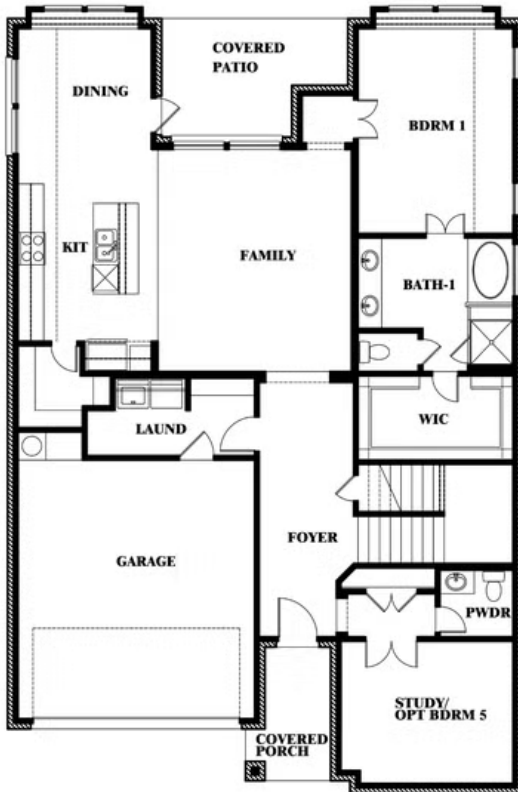

4

BEDROOMS

3.5

BATHROOMS

2

CAR GARAGE

ELEVATION A

ELEVATION AS

ELEVATION AS

ELEVATION B

ELEVATION B

ELEVATION C

ELEVATION C

ELEVATION D

ELEVATION D

Violet IV

VIOLET IV FLOOR PLAN

BEAR CREEK CLASSIC 50

144 BURNETT DRIVE, LAVON, TX 75166

Violet IV

This brochure is for general informational purposes and is to be used as a guide only. Changes may be made during the development process and floorplans, dimensions, fixtures, fittings, finishes and specifications are subject to change without notice. Window placement, balcony configuration, wardrobe sizes and living areas may vary slightly within each plan type. EQUAL HOUSING OPPORTUNITY

Violet IV

BEAR CREEK CLASSIC 50

144 BURNETT DRIVE, LAVON, TX 75166

VIOLET IV FLOOR PLAN WITH OPTIONAL BEDROOM AT STUDY

Violet IV Opt. Bed 5 & Bath 4 at Study

This brochure is for general informational purposes and is to be used as a guide only. Changes may be made during the development process and floorplans, dimensions, fixtures, fittings, finishes and specifications are subject to change without notice. Window placement, balcony configuration, wardrobe sizes and living areas may vary slightly within each plan type. EQUAL HOUSING OPPORTUNITY