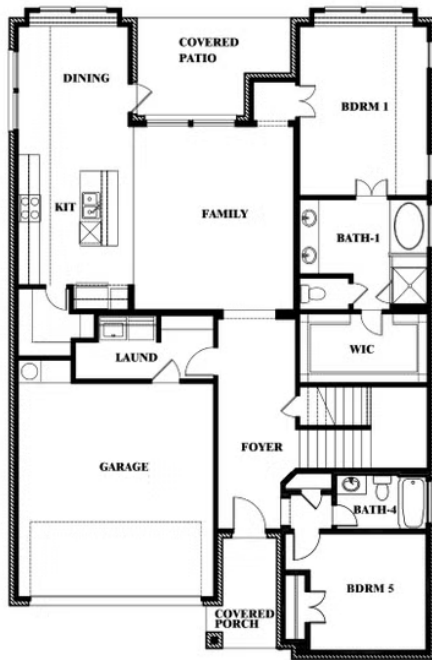

Violet IV

BEAR CREEK CLASSIC 50

144 BURNETT DRIVE, LAVON, TX 75166

VIOLET IV FLOOR PLAN WITH OPTIONAL BEDROOM AT STUDY

Violet IV Opt. Bed 5 & Bath 4 at Study