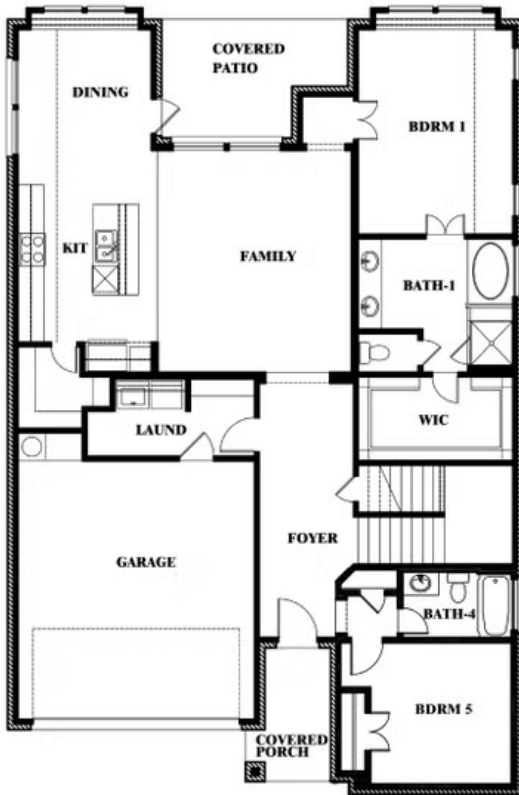

Violet IV

CLASSIC SERIES

BEAR CREEK CLASSIC 50

144 BURNETT DRIVE, LAVON, TX 75166

HOMES FROM

\$484,990

2,838

SQUARE FEET

VIOLET IV FLOOR PLAN

BEAR CREEK CLASSIC 50

144 BURNETT DRIVE, LAVON, TX 75166

Violet IV

This brochure is for general informational purposes and is to be used as a guide only. Changes may be made during the development process and floorplans, dimensions, fixtures, fittings, finishes and specifications are subject to change without notice. Window placement, balcony configuration, wardrobe sizes and living areas may vary slightly within each plan type. EQUAL HOUSING OPPORTUNITY

Violet IV

BEAR CREEK CLASSIC 50

144 BURNETT DRIVE, LAVON, TX 75166

VIOLET IV FLOOR PLAN WITH OPTIONAL BEDROOM AT STUDY

Violet IV Opt. Bed 5 & Bath 4 at Study

This brochure is for general informational purposes and is to be used as a guide only. Changes may be made during the development process and floorplans, dimensions, fixtures, fittings, finishes and specifications are subject to change without notice. Window placement, balcony configuration, wardrobe sizes and living areas may vary slightly within each plan type. EQUAL HOUSING OPPORTUNITY