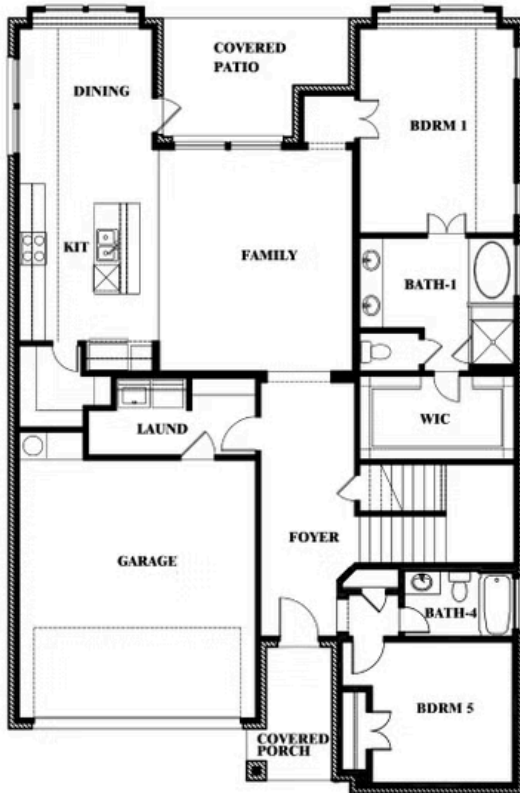

Violet II

HOMES FROM
\$461,990

CLASSIC SERIES

BEAR CREEK CLASSIC 50

144 BURNETT DRIVE, LAVON, TX 75166

2,591
SQUARE FEET

3
BEDROOMS

2.5
BATHROOMS

ELEVATION D

ELEVATION D

Violet II

VIOLET II FLOOR PLAN

BEAR CREEK CLASSIC 50

144 BURNETT DRIVE, LAVON, TX 75166

Violet II

This brochure is for general informational purposes and is to be used as a guide only. Changes may be made during the development process and floorplans, dimensions, fixtures, fittings, finishes and specifications are subject to change without notice. Window placement, balcony configuration, wardrobe sizes and living areas may vary slightly within each plan type. EQUAL HOUSING OPPORTUNITY

Violet II

BEAR CREEK CLASSIC 50

144 BURNETT DRIVE, LAVON, TX 75166

VIOLET II FLOOR PLAN WITH OPTIONAL BEDROOM AT STUDY

Violet II Opt. Bed 5 & Bath 4 at Study

This brochure is for general informational purposes and is to be used as a guide only. Changes may be made during the development process and floorplans, dimensions, fixtures, fittings, finishes and specifications are subject to change without notice. Window placement, balcony configuration, wardrobe sizes and living areas may vary slightly within each plan type. EQUAL HOUSING OPPORTUNITY