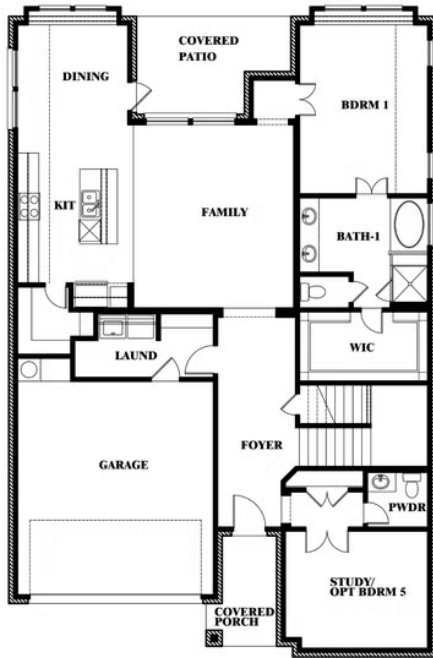

Violet

VIOLET FLOOR PLAN

BEAR CREEK CLASSIC 50

144 BURNETT DRIVE, LAVON, TX 75166

Violet