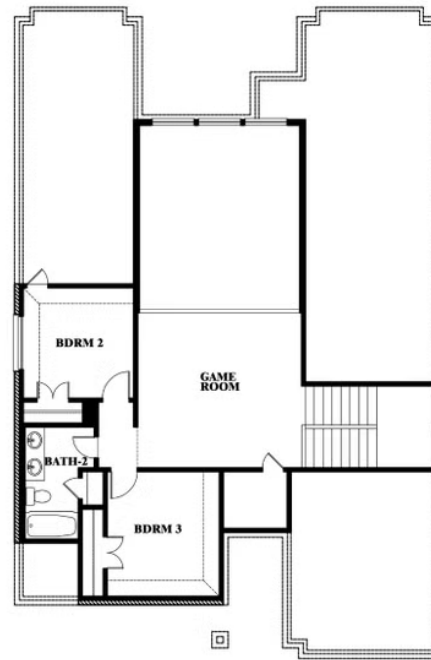

Violet

BEAR CREEK CLASSIC 50

144 BURNETT DRIVE, LAVON, TX 75166

VIOLET FLOOR PLAN WITH OPTIONAL BEDROOM AT STUDY

Violet
Opt. Bed 5 & Bath 4 at Study