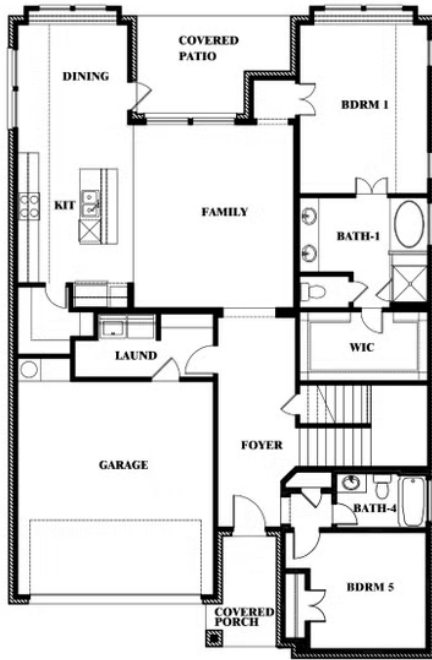

Violet

BEAR CREEK CLASSIC 50

144 BURNETT DRIVE, LAVON, TX 75166

VIOLET FLOOR PLAN WITH OPTIONAL BEDROOM AT STUDY

Violet
Opt. Bed 5 & Bath 4 at Study