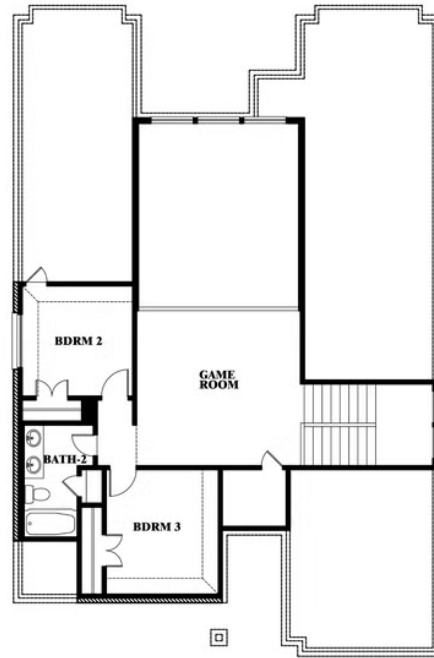

Violet

VIOLET FLOOR PLAN

BEAR CREEK CLASSIC 50

144 BURNETT DRIVE, LAVON, TX 75166

Violet