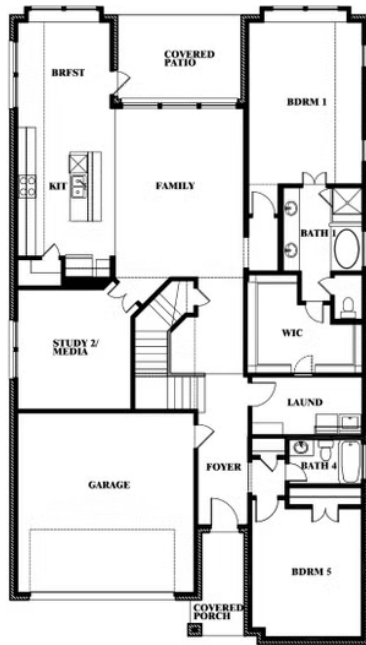

Rose

BEAR CREEK CLASSIC 50

144 BURNETT DRIVE, LAVON, TX 75166

ROSE FLOOR PLAN WITH OPTIONAL BED & BATH AT STUDY

Rose
Opt. Bed & Bath at Study