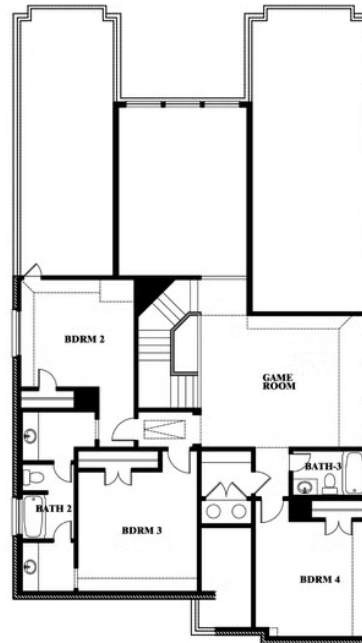

ELEVATION B

ELEVATION B

ELEVATION C

Rose

ROSE FLOOR PLAN

BEAR CREEK CLASSIC 50

144 BURNETT DRIVE, LAVON, TX 75166

Rose