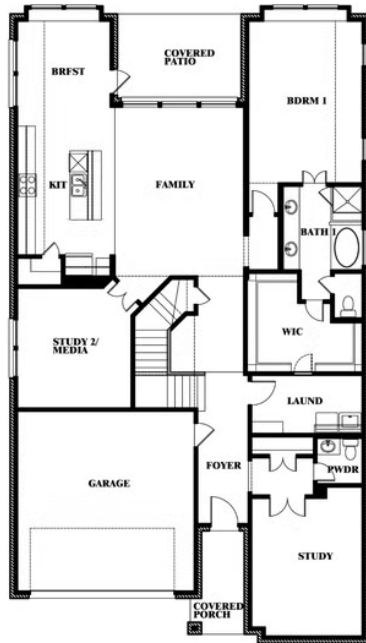

Rose

ROSE FLOOR PLAN

BEAR CREEK CLASSIC 50

144 BURNETT DRIVE, LAVON, TX 75166

Rose