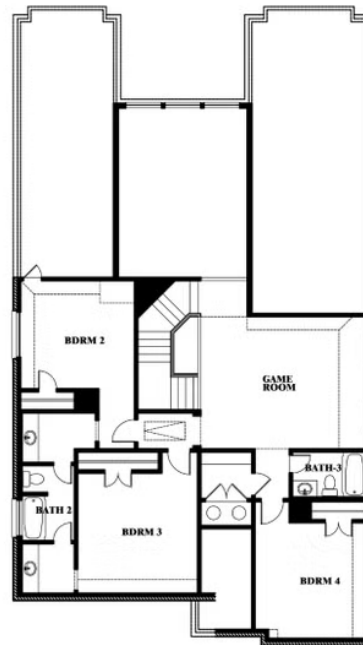

Rose

BEAR CREEK CLASSIC 50

144 BURNETT DRIVE, LAVON, TX 75166

ROSE FLOOR PLAN WITH OPTIONAL BED & BATH AT STUDY

Rose
Opt. Bed & Bath at Study