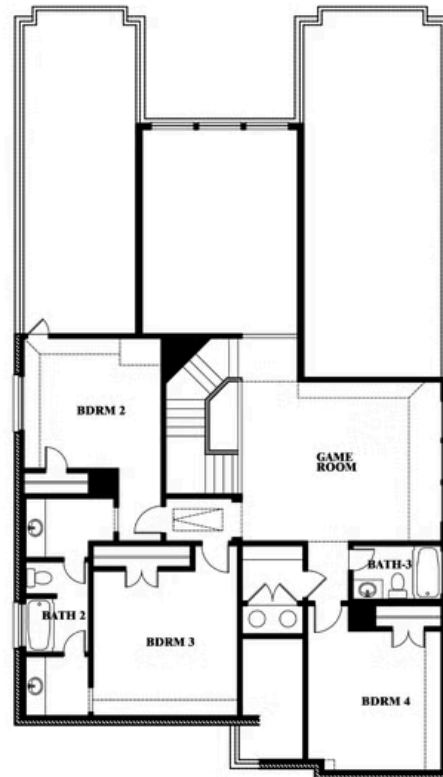

Rose

HOMES FROM
\$514,990

CLASSIC SERIES

BEAR CREEK CLASSIC 50

144 BURNETT DRIVE, LAVON, TX 75166

3,359
SQUARE FEET

4
BEDROOMS

3.5
BATHROOMS

2
CAR GARAGE

ELEVATION A

ELEVATION AS

ELEVATION AS

ELEVATION B

ELEVATION B

ELEVATION C

ELEVATION C

ELEVATION D

ELEVATION D

Rose

ROSE FLOOR PLAN

BEAR CREEK CLASSIC 50

144 BURNETT DRIVE, LAVON, TX 75166

Rose

This brochure is for general informational purposes and is to be used as a guide only. Changes may be made during the development process and floorplans, dimensions, fixtures, fittings, finishes and specifications are subject to change without notice. Window placement, balcony configuration, wardrobe sizes and living areas may vary slightly within each plan type. EQUAL HOUSING OPPORTUNITY

Rose

BEAR CREEK CLASSIC 50

144 BURNETT DRIVE, LAVON, TX 75166

ROSE FLOOR PLAN WITH OPTIONAL BED & BATH AT STUDY

Rose
Opt. Bed & Bath at Study

This brochure is for general informational purposes and is to be used as a guide only. Changes may be made during the development process and floorplans, dimensions, fixtures, fittings, finishes and specifications are subject to change without notice. Window placement, balcony configuration, wardrobe sizes and living areas may vary slightly within each plan type. EQUAL HOUSING OPPORTUNITY