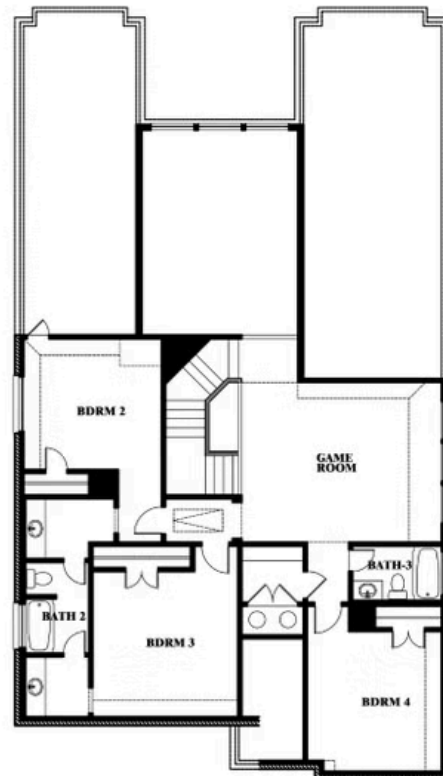

Rose

HOMES FROM
\$514,990

CLASSIC SERIES

BEAR CREEK CLASSIC 50

144 BURNETT DRIVE, LAVON, TX 75166

3,359
SQUARE FEET

4
BEDROOMS

3.5
BATHROOMS

ELEVATION D

ELEVATION D

Rose

ROSE FLOOR PLAN

BEAR CREEK CLASSIC 50

144 BURNETT DRIVE, LAVON, TX 75166

Rose

This brochure is for general informational purposes and is to be used as a guide only. Changes may be made during the development process and floorplans, dimensions, fixtures, fittings, finishes and specifications are subject to change without notice. Window placement, balcony configuration, wardrobe sizes and living areas may vary slightly within each plan type. EQUAL HOUSING OPPORTUNITY

Rose

BEAR CREEK CLASSIC 50

144 BURNETT DRIVE, LAVON, TX 75166

ROSE FLOOR PLAN WITH OPTIONAL BED & BATH AT STUDY

Rose
Opt. Bed & Bath at Study

This brochure is for general informational purposes and is to be used as a guide only. Changes may be made during the development process and floorplans, dimensions, fixtures, fittings, finishes and specifications are subject to change without notice. Window placement, balcony configuration, wardrobe sizes and living areas may vary slightly within each plan type. EQUAL HOUSING OPPORTUNITY