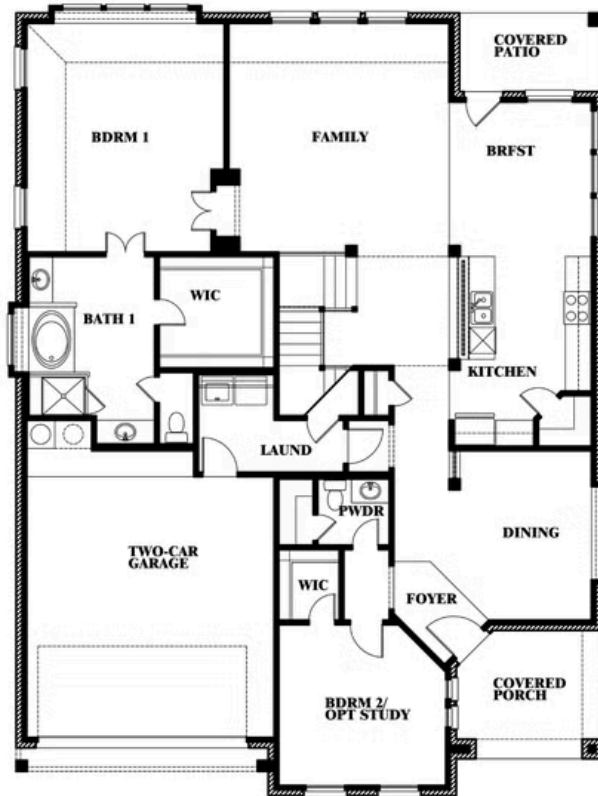

Magnolia II

HOMES FROM
\$500,990

CLASSIC SERIES

BEAR CREEK CLASSIC 50

144 BURNETT DRIVE, LAVON, TX 75166

3,430
SQUARE FEET

4
BEDROOMS

2.5
BATHROOMS

Magnolia II

BEAR CREEK CLASSIC 50

144 BURNETT DRIVE, LAVON, TX 75166

MAGNOLIA II FLOOR PLAN

Magnolia II

This brochure is for general informational purposes and is to be used as a guide only. Changes may be made during the development process and floorplans, dimensions, fixtures, fittings, finishes and specifications are subject to change without notice. Window placement, balcony configuration, wardrobe sizes and living areas may vary slightly within each plan type. EQUAL HOUSING OPPORTUNITY