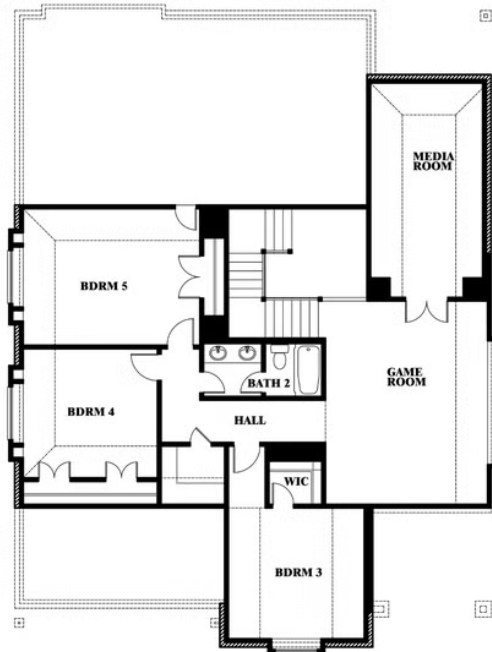

Magnolia II

BEAR CREEK CLASSIC 50

144 BURNETT DRIVE, LAVON, TX 75166

MAGNOLIA II FLOOR PLAN

Magnolia II