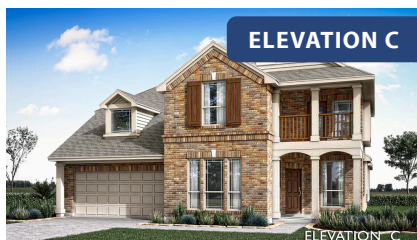

Magnolia II

HOMES FROM
\$500,990

CLASSIC SERIES

BEAR CREEK CLASSIC 50

144 BURNETT DRIVE, LAVON, TX 75166

3,430
SQUARE FEET

4
BEDROOMS

2.5
BATHROOMS

2
CAR GARAGE

Document generated Mar 14, 2025. Prices, plans, square footage, features and materials are subject to change at any time without notice and vary among communities. Listed prices are for informational purposes only, are not binding, and do not create any contractual obligation(s). The price of any home is dependent on numerous factors, all of which are unique to a specific home, and is not guaranteed until specified in a binding contract. Pricing of elevations and additional optional beds/baths vary per plan. Some plans require a premium homesite. Please ask the Community Manager for details. Renderings of homes are artist concepts and may not reflect exact colors and materials.

Magnolia II

BEAR CREEK CLASSIC 50

144 BURNETT DRIVE, LAVON, TX 75166

MAGNOLIA II FLOOR PLAN

Magnolia II

This brochure is for general informational purposes and is to be used as a guide only. Changes may be made during the development process and floorplans, dimensions, fixtures, fittings, finishes and specifications are subject to change without notice. Window placement, balcony configuration, wardrobe sizes and living areas may vary slightly within each plan type. EQUAL HOUSING OPPORTUNITY