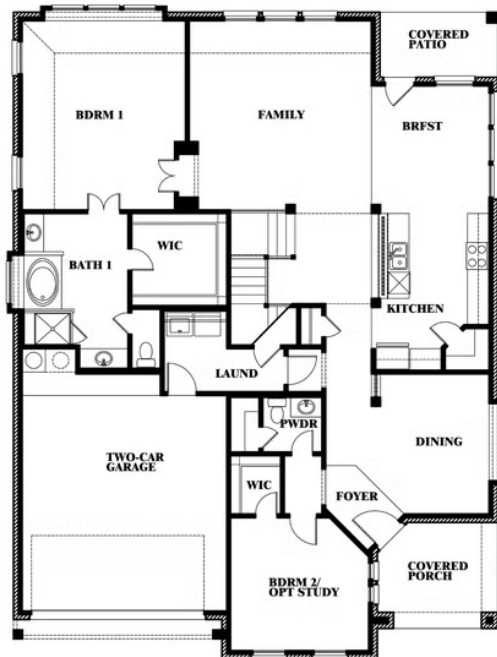

Magnolia II

BEAR CREEK CLASSIC 50

144 BURNETT DRIVE, LAVON, TX 75166

MAGNOLIA II FLOOR PLAN

Magnolia II