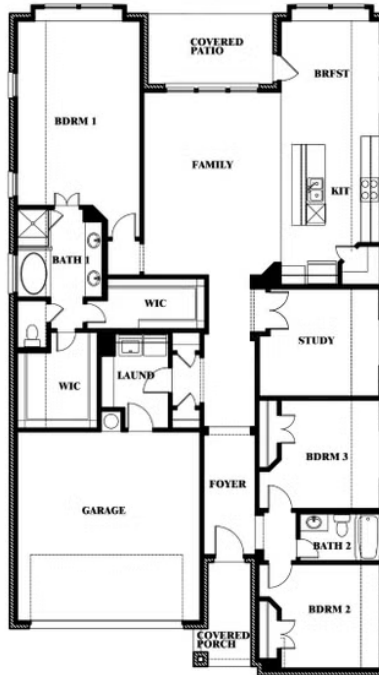

Jasmine

BEAR CREEK CLASSIC 50

144 BURNETT DRIVE, LAVON, TX 75166

JASMINE FLOOR PLAN WITH OPTIONAL STUDY

Jasmine

Opt. Study at Bed 4