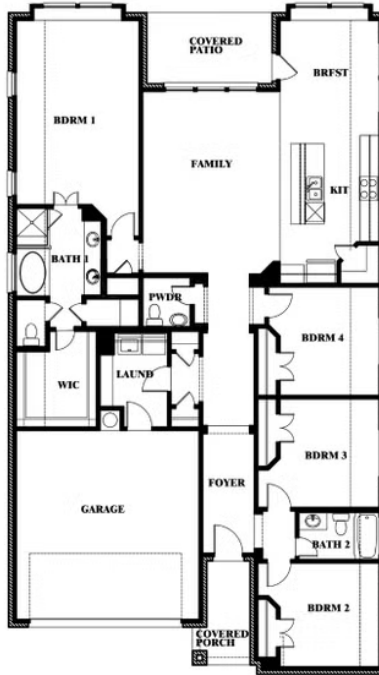

Jasmine

BEAR CREEK CLASSIC 50

144 BURNETT DRIVE, LAVON, TX 75166

JASMINE FLOOR PLAN WITH OPTIONAL POWDER

Jasmine
Opt. Powder at Closet