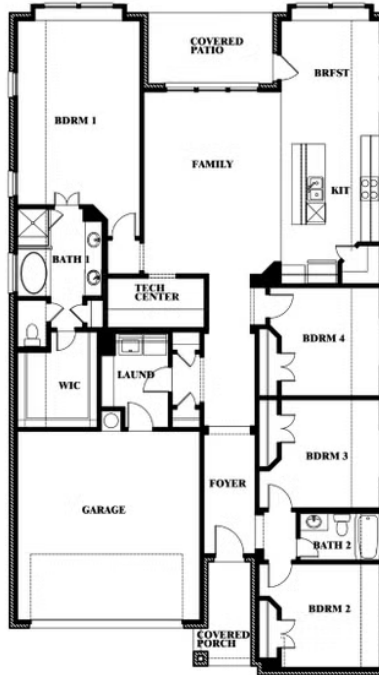

Jasmine

BEAR CREEK CLASSIC 50

144 BURNETT DRIVE, LAVON, TX 75166

JASMINE FLOOR PLAN WITH OPTIONAL TECH CENTER

Jasmine
Opt. Tech Center at Closet