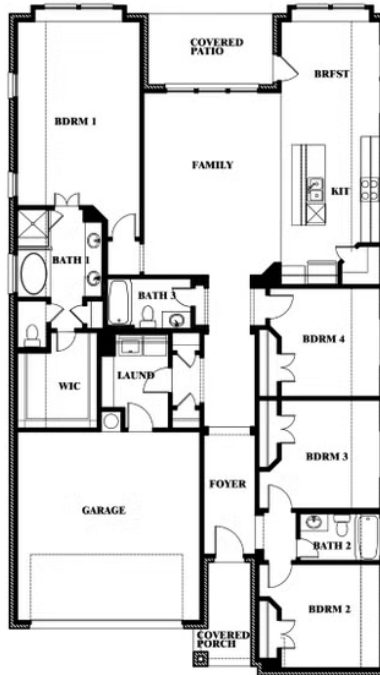

Jasmine

BEAR CREEK CLASSIC 50

144 BURNETT DRIVE, LAVON, TX 75166

JASMINE FLOOR PLAN WITH OPTIONAL BATH 3

Jasmine
Opt. Bath 3 at Closet