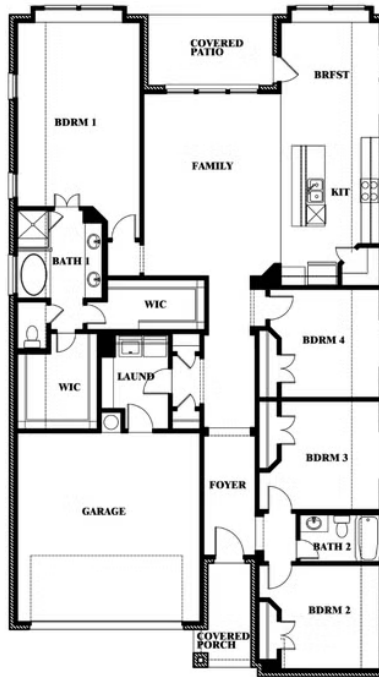

Jasmine

JASMINE FLOOR PLAN

BEAR CREEK CLASSIC 50

144 BURNETT DRIVE, LAVON, TX 75166

Jasmine