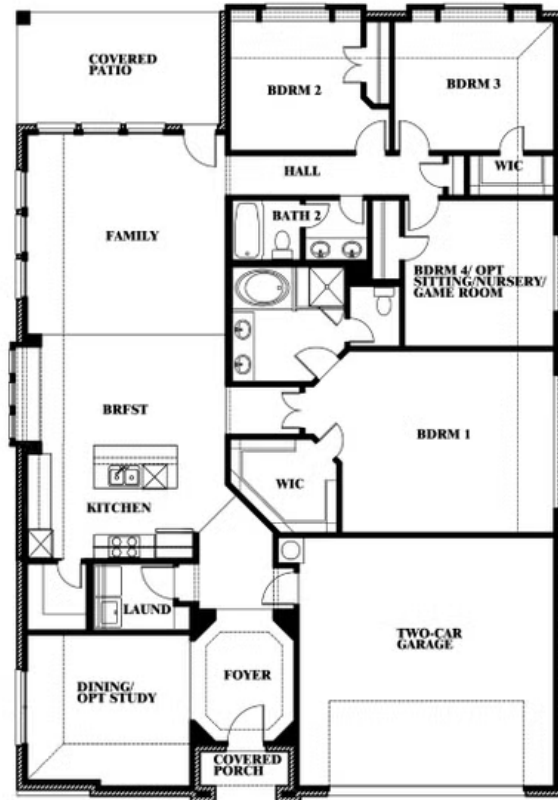

Hawthorne

HOMES FROM
\$420,990

CLASSIC SERIES

BEAR CREEK CLASSIC 50

144 BURNETT DRIVE, LAVON, TX 75166

2,235
SQUARE FEET

4
BEDROOMS

2.0
BATHROOMS

2
CAR GARAGE

ELEVATION A

ELEVATION B

ELEVATION B

ELEVATION C

ELEVATION C

Hawthorne

BEAR CREEK CLASSIC 50

144 BURNETT DRIVE, LAVON, TX 75166

Hawthorne

This brochure is for general informational purposes and is to be used as a guide only. Changes may be made during the development process and floorplans, dimensions, fixtures, fittings, finishes and specifications are subject to change without notice. Window placement, balcony configuration, wardrobe sizes and living areas may vary slightly within each plan type. EQUAL HOUSING OPPORTUNITY

Hawthorne

BEAR CREEK CLASSIC 50

144 BURNETT DRIVE, LAVON, TX 75166

Hawthorne Opt. Deluxe Kitchen

This brochure is for general informational purposes and is to be used as a guide only. Changes may be made during the development process and floorplans, dimensions, fixtures, fittings, finishes and specifications are subject to change without notice. Window placement, balcony configuration, wardrobe sizes and living areas may vary slightly within each plan type. EQUAL HOUSING OPPORTUNITY