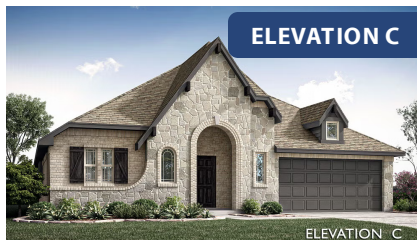

Hawthorne

HOMES FROM
\$420,990

CLASSIC SERIES

BEAR CREEK CLASSIC 50

144 BURNETT DRIVE, LAVON, TX 75166

2,235
SQUARE FEET

4
BEDROOMS

2.0
BATHROOMS

2
CAR GARAGE

ELEVATION A

ELEVATION B

ELEVATION B

ELEVATION C

ELEVATION C

Hawthorne

BEAR CREEK CLASSIC 50