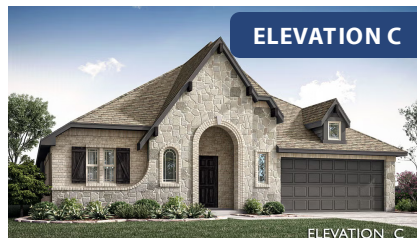

Hawthorne

HOMES FROM
\$420,990

CLASSIC SERIES

BEAR CREEK CLASSIC 50

144 BURNETT DRIVE, LAVON, TX 75166

2,235
SQUARE FEET

4
BEDROOMS

2.0
BATHROOMS

2
CAR GARAGE

ELEVATION A

ELEVATION B

ELEVATION B

ELEVATION C

ELEVATION C

Hawthorne

BEAR CREEK CLASSIC 50