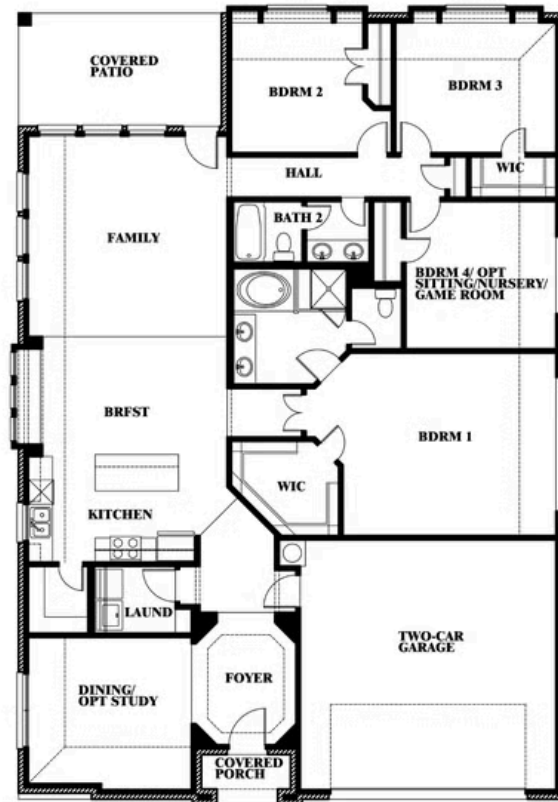

Hawthorne

BEAR CREEK CLASSIC 50

144 BURNETT DRIVE, LAVON, TX 75166

Hawthorne

This brochure is for general informational purposes and is to be used as a guide only. Changes may be made during the development process and floorplans, dimensions, fixtures, fittings, finishes and specifications are subject to change without notice. Window placement, balcony configuration, wardrobe sizes and living areas may vary slightly within each plan type. EQUAL HOUSING OPPORTUNITY