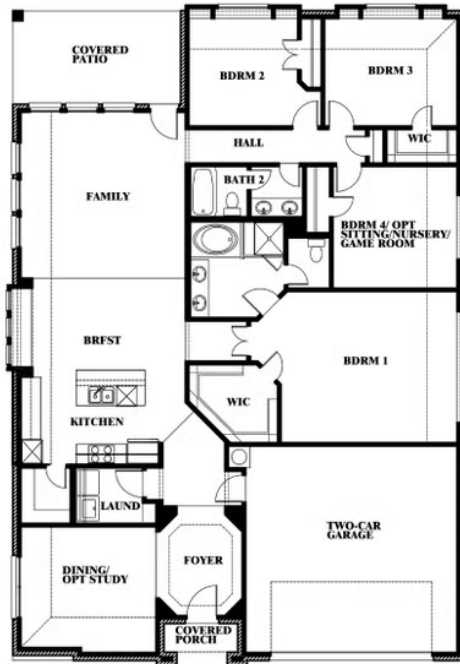

Hawthorne

BEAR CREEK CLASSIC 50

144 BURNETT DRIVE, LAVON, TX 75166

Hawthorne
Opt. Deluxe Kitchen