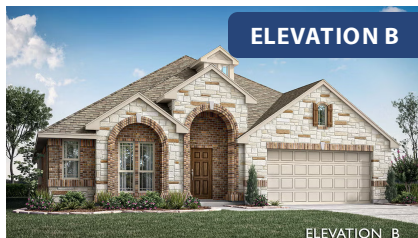

Hawthorne

HOMES FROM
\$420,990

CLASSIC SERIES

BEAR CREEK CLASSIC 50

144 BURNETT DRIVE, LAVON, TX 75166

2,235
SQUARE FEET

4
BEDROOMS

2.0
BATHROOMS

2
CAR GARAGE

ELEVATION A

ELEVATION B

ELEVATION B

ELEVATION C

ELEVATION C

Hawthorne

BEAR CREEK CLASSIC 50