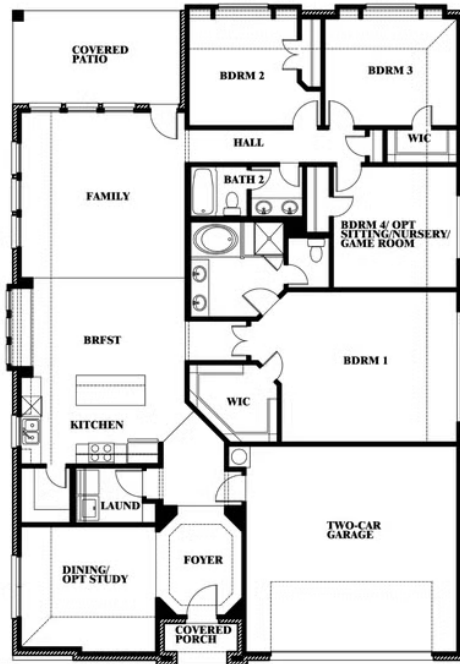

Hawthorne

BEAR CREEK CLASSIC 50

144 BURNETT DRIVE, LAVON, TX 75166

Hawthorne