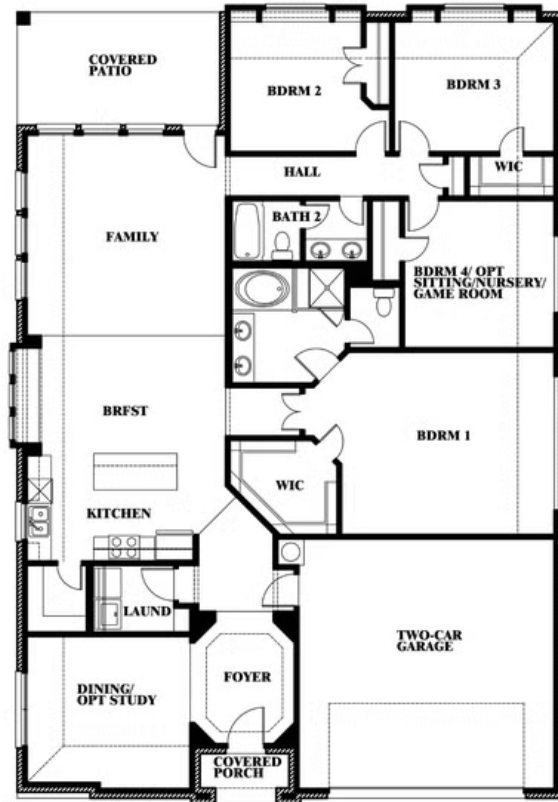

Hawthorne

HOMES FROM
\$420,990

CLASSIC SERIES

BEAR CREEK CLASSIC 50

144 BURNETT DRIVE, LAVON, TX 75166

2,235
SQUARE FEET

4
BEDROOMS

2.0
BATHROOMS

2
CAR GARAGE

ELEVATION A

ELEVATION B

ELEVATION B

ELEVATION C

ELEVATION C

Hawthorne

BEAR CREEK CLASSIC 50

144 BURNETT DRIVE, LAVON, TX 75166

Hawthorne

This brochure is for general informational purposes and is to be used as a guide only. Changes may be made during the development process and floorplans, dimensions, fixtures, fittings, finishes and specifications are subject to change without notice. Window placement, balcony configuration, wardrobe sizes and living areas may vary slightly within each plan type. EQUAL HOUSING OPPORTUNITY