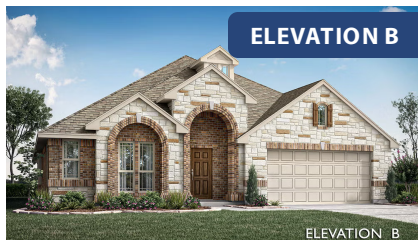

Hawthorne

HOMES FROM
\$420,990

CLASSIC SERIES

BEAR CREEK CLASSIC 50

144 BURNETT DRIVE, LAVON, TX 75166

2,235
SQUARE FEET

4
BEDROOMS

2.0
BATHROOMS

2
CAR GARAGE

ELEVATION A

ELEVATION B

ELEVATION B

ELEVATION C

ELEVATION C

Hawthorne

BEAR CREEK CLASSIC 50