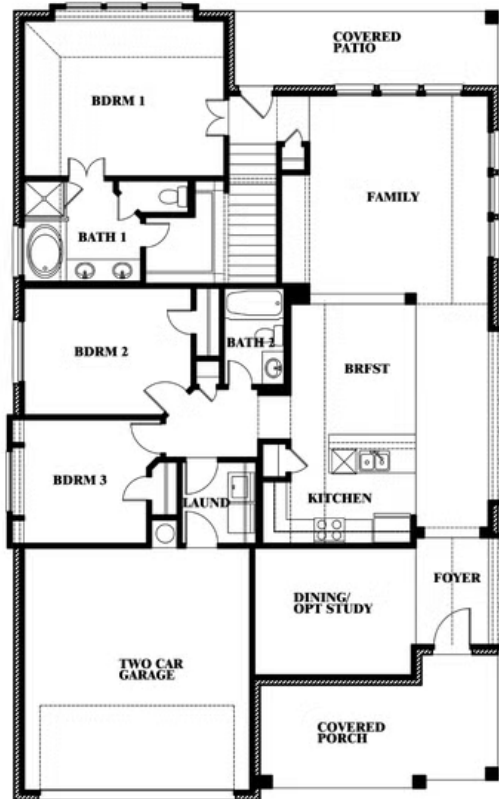

Dogwood III

HOMES FROM
\$434,990

CLASSIC SERIES

BEAR CREEK CLASSIC 50

144 BURNETT DRIVE, LAVON, TX 75166

2,333
SQUARE FEET

4
BEDROOMS

3.0
BATHROOMS

2
CAR GARAGE

ELEVATION C

Dogwood III

BEAR CREEK CLASSIC 50
144 BURNETT DRIVE, LAVON, TX 75166

Dogwood III

This brochure is for general informational purposes and is to be used as a guide only. Changes may be made during the development process and floorplans, dimensions, fixtures, fittings, finishes and specifications are subject to change without notice. Window placement, balcony configuration, wardrobe sizes and living areas may vary slightly within each plan type. EQUAL HOUSING OPPORTUNITY