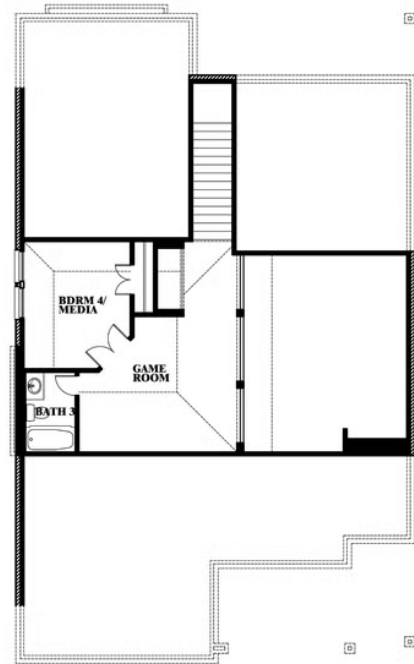

Dogwood III

BEAR CREEK CLASSIC 50
144 BURNETT DRIVE, LAVON, TX 75166

Dogwood III