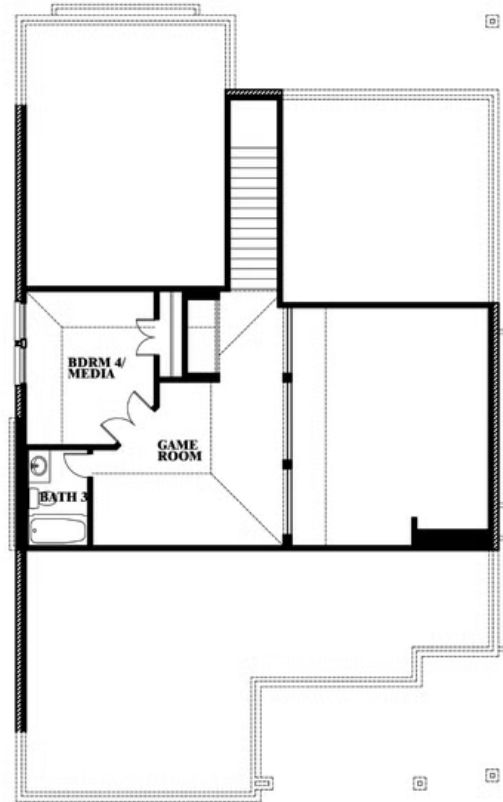

Dogwood III

HOMES FROM
\$434,990

CLASSIC SERIES

BEAR CREEK CLASSIC 50

144 BURNETT DRIVE, LAVON, TX 75166

2,333
SQUARE FEET

4
BEDROOMS

3.0
BATHROOMS

2
CAR GARAGE

ELEVATION C

Dogwood III

BEAR CREEK CLASSIC 50
144 BURNETT DRIVE, LAVON, TX 75166

Dogwood III

This brochure is for general informational purposes and is to be used as a guide only. Changes may be made during the development process and floorplans, dimensions, fixtures, fittings, finishes and specifications are subject to change without notice. Window placement, balcony configuration, wardrobe sizes and living areas may vary slightly within each plan type. EQUAL HOUSING OPPORTUNITY