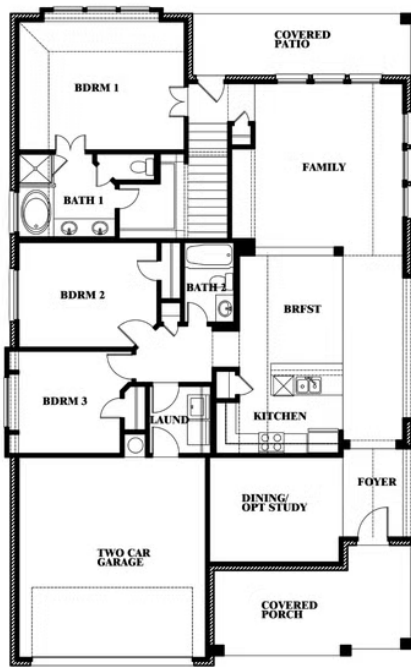

Dogwood III

BEAR CREEK CLASSIC 50
144 BURNETT DRIVE, LAVON, TX 75166

Dogwood III