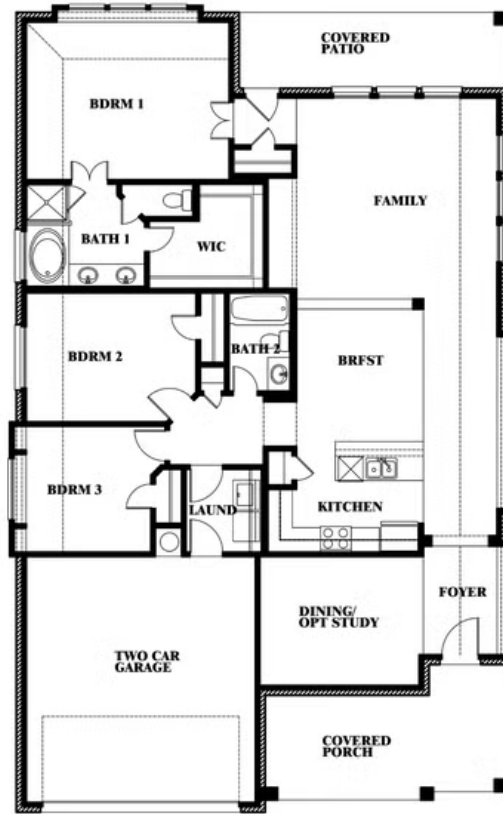

Dogwood

HOMES FROM
\$390,990

CLASSIC SERIES

BEAR CREEK CLASSIC 50
144 BURNETT DRIVE, LAVON, TX 75166

1,840
SQUARE FEET

3
BEDROOMS

2.0
BATHROOMS

2
CAR GARAGE

ELEVATION G

ELEVATION GS

ELEVATION GS

Dogwood

BEAR CREEK CLASSIC 50

144 BURNETT DRIVE, LAVON, TX 75166

Dogwood

This brochure is for general informational purposes and is to be used as a guide only. Changes may be made during the development process and floorplans, dimensions, fixtures, fittings, finishes and specifications are subject to change without notice. Window placement, balcony configuration, wardrobe sizes and living areas may vary slightly within each plan type. EQUAL HOUSING OPPORTUNITY