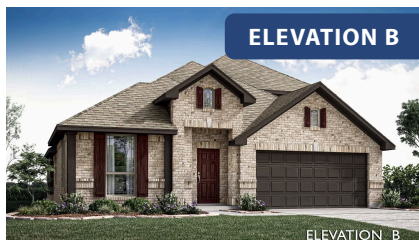

Cypress II

CLASSIC SERIES

BEAR CREEK CLASSIC 50

144 BURNETT DRIVE, LAVON, TX 75166

Model Home

HOMES FROM
\$435,990

2,454
SQUARE FEET

4
BEDROOMS

3.0
BATHROOMS

2
CAR GARAGE

ELEVATION F

ELEVATION B

ELEVATION B

ELEVATION C

ELEVATION C

ELEVATION D

ELEVATION D

ELEVATION E

ELEVATION E

Cypress II

BEAR CREEK CLASSIC 50

144 BURNETT DRIVE, LAVON, TX 75166

Cypress II

This brochure is for general informational purposes and is to be used as a guide only. Changes may be made during the development process and floorplans, dimensions, fixtures, fittings, finishes and specifications are subject to change without notice. Window placement, balcony configuration, wardrobe sizes and living areas may vary slightly within each plan type. EQUAL HOUSING OPPORTUNITY