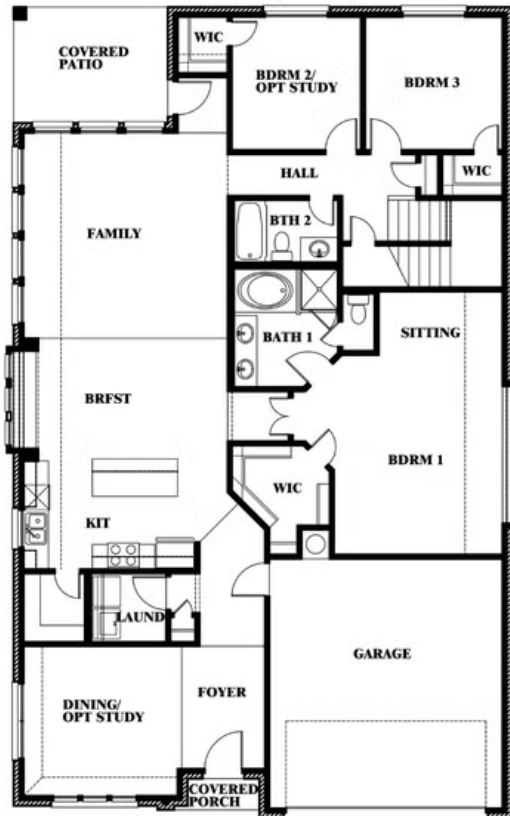

Cypress II

CLASSIC SERIES

BEAR CREEK CLASSIC 50

144 BURNETT DRIVE, LAVON, TX 75166

Model Home

HOMES FROM

\$435,990

2,454
SQUARE FEET

4
BEDROOMS

3.0
BATHROOMS

2
CAR GARAGE

ELEVATION F

ELEVATION B

ELEVATION B

ELEVATION C

ELEVATION C

ELEVATION D

ELEVATION D

ELEVATION E

ELEVATION E

Cypress II

BEAR CREEK CLASSIC 50

144 BURNETT DRIVE, LAVON, TX 75166

Cypress II

This brochure is for general informational purposes and is to be used as a guide only. Changes may be made during the development process and floorplans, dimensions, fixtures, fittings, finishes and specifications are subject to change without notice. Window placement, balcony configuration, wardrobe sizes and living areas may vary slightly within each plan type. EQUAL HOUSING OPPORTUNITY