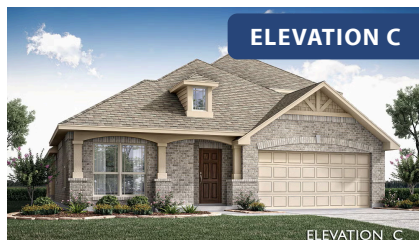

Cypress II

CLASSIC SERIES

BEAR CREEK CLASSIC 50

144 BURNETT DRIVE, LAVON, TX 75166

Model Home

HOMES FROM
\$435,990

2,454
SQUARE FEET

4
BEDROOMS

3.0
BATHROOMS

2
CAR GARAGE

ELEVATION F

ELEVATION B

ELEVATION B

ELEVATION C

ELEVATION C

ELEVATION D

ELEVATION D

ELEVATION E

ELEVATION E

Cypress II

BEAR CREEK CLASSIC 50

144 BURNETT DRIVE, LAVON, TX 75166

Cypress II

This brochure is for general informational purposes and is to be used as a guide only. Changes may be made during the development process and floorplans, dimensions, fixtures, fittings, finishes and specifications are subject to change without notice. Window placement, balcony configuration, wardrobe sizes and living areas may vary slightly within each plan type. EQUAL HOUSING OPPORTUNITY